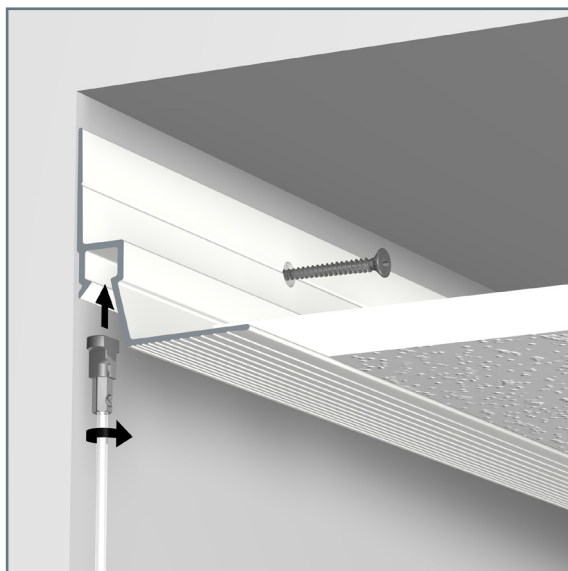

CEILING STRIP

50 KG/M

installation movie:

FLEXIBLE
SAFE
STRONG