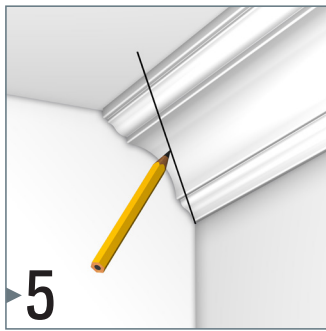

# DECO RAIL

4 SCREWS/M - 20 KG/M

installation movie:

FLEXIBLE  
SAFE  
STRONG