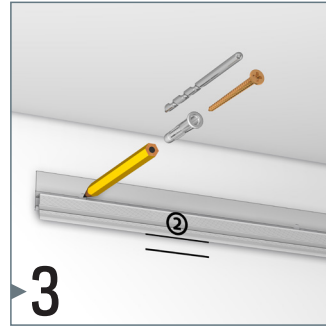

# DECO RAIL

4 SCREWS/M - 20 KG/M

installation movie:

FLEXIBLE  
SAFE  
STRONG