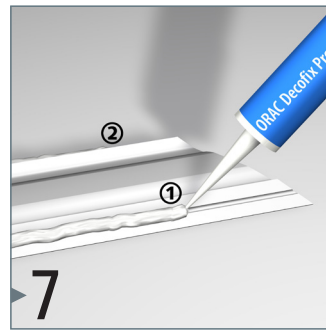

# DECO RAIL

4 SCREWS/M - 20 KG/M

installation movie:

FLEXIBLE  
SAFE  
STRONG