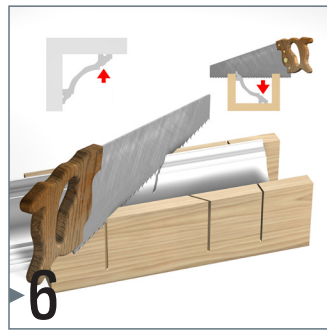

# DECO RAIL

4 SCREWS/M - 20 KG/M

installation movie:

FLEXIBLE  
SAFE  
STRONG