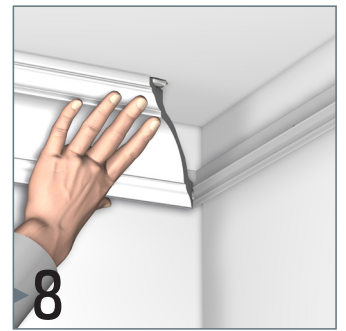

# DECO RAIL

4 SCREWS/M - 20 KG/M

installation movie:

FLEXIBLE  
SAFE  
STRONG