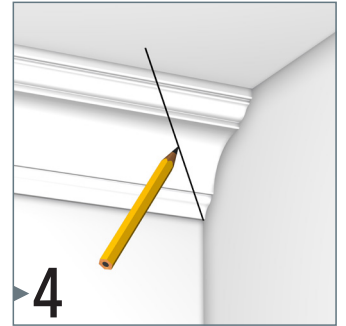

# DECO RAIL

4 SCREWS/M - 20 KG/M

installation movie:

FLEXIBLE  
SAFE  
STRONG