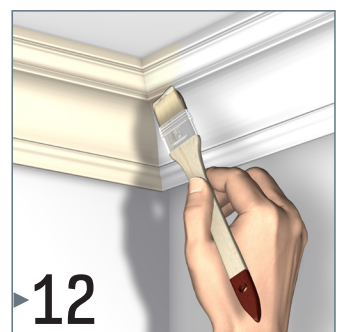

# DECO RAIL

4 SCREWS/M - 20 KG/M

installation movie:

FLEXIBLE  
SAFE  
STRONG