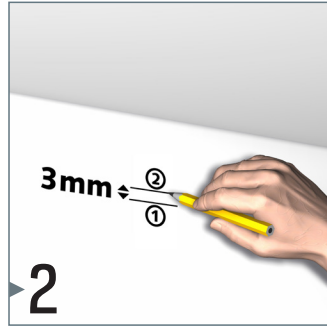

# DECO RAIL

4 SCREWS/M - 20 KG/M

installation movie:

FLEXIBLE  
SAFE  
STRONG