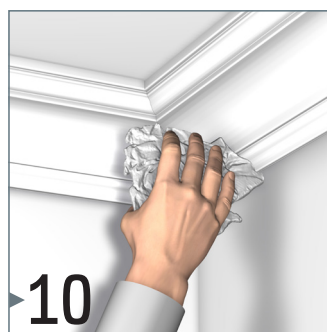

# DECO RAIL

4 SCREWS/M - 20 KG/M

installation movie:

FLEXIBLE  
SAFE  
STRONG