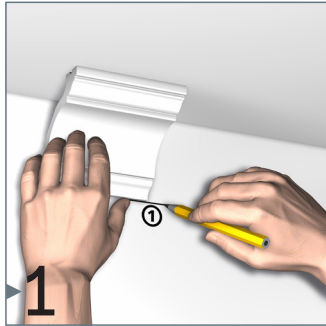

# DECO RAIL

4 SCREWS/M - 20 KG/M

installation movie:

FLEXIBLE  
SAFE  
STRONG