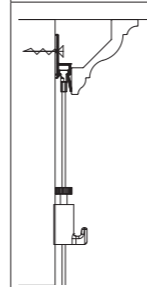

DECO RAIL

20
KG/M

10
YEAR
WARRANTY

4 SCREWS / M

Flexible options for smooth walls with Deco Rail

The Deco Rail is a hanging rail for pictures and wall decorations that is mounted behind a cornice. The hanging system becomes invisible as a result, while still offering all the advantages of a flexible hanging system. Walls with a clean, smooth finish remain undamaged, even though it is still possible to hang and move paintings continually. Hanging wires may be clicked into the rail behind the cornice at any desired location. This is the major benefit of the Deco Rail; flexibility and a guarantee for a high-quality finish. There are many different styles of cornice rails, and this hanging rail can be installed behind every type. The Deco Rail is available in combination with a selection of three different types of cornices: Basic, Modern and Classic.

RAIL / CORNICE MOULDINGS

DECO RAIL - WHITE PRIMER RAL 9016	CX 110 BASIC	CX 126 MODERN	C 213 T CLASSIC
ARTICLE NO. 200 cm	05.75100	05.75110	05.75126
MOULDING DIMENSIONS	4 x 4,5 x 200 cm	9 x 9 x 200 cm	8 x 8 x 200 cm

FASTENER MATERIAL

270 ml	310 ml (for 7-8 m)		
ULTRA FX400	FDP500 GLUE	PLUG FISCHER 5 X 30 R 5 mm	SCREW 3,5 x 45 mm
FOR CONNECTING JOINTS	WALL AND CEILING		
ARTICLE NO.	1014	1016	9.4931
			9.4929
			4 SCREWS / M