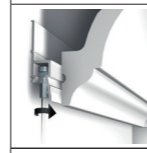

DECO RAIL

20
KG/M

10
YEAR
WARRANTY

4 SCREWS / M

Flexible options for smooth walls with Deco Rail

The Deco Rail is a hanging rail for pictures and wall decorations that is mounted behind a cornice. The hanging system becomes invisible as a result, while still offering all the advantages of a flexible hanging system. Walls with a clean, smooth finish remain undamaged, even though it is still possible to hang and move paintings continually. Hanging wires may be clicked into the rail behind the cornice at any desired location. This is the major benefit of the Deco Rail; flexibility and a guarantee for a high-quality finish. There are many different styles of cornice rails, and this hanging rail can be installed behind every type. The Deco Rail is available in combination with a selection of three different types of cornices: Basic, Modern and Classic.

RAIL / CORNICE MOULDINGS

DECO RAIL - WHITE PRIMER RAL 9016	CX 110 BASIC	CX 126 MODERN	C 213 T CLASSIC
ARTICLE NO. 200 cm	05.75100	05.75110	05.75126
MOULDING DIMENSIONS	4 x 4,5 x 200 cm	9 x 9 x 200 cm	8 x 8 x 200 cm