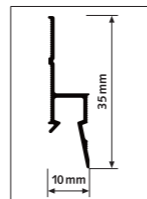

DECO RAIL

20
KG/M

10
YEAR
WARRANTY

4 SCREWS / M

Flexible options for smooth walls with Deco Rail

The Deco Rail is a hanging rail for pictures and wall decorations that is mounted behind a cornice. The hanging system becomes invisible as a result, while still offering all the advantages of a flexible hanging system. Walls with a clean, smooth finish remain undamaged, even though it is still possible to hang and move paintings continually. Hanging wires may be clicked into the rail behind the cornice at any desired location. This is the major benefit of the Deco Rail; flexibility and a guarantee for a high-quality finish. There are many different styles of cornice rails, and this hanging rail can be installed behind every type. The Deco Rail is available in combination with a selection of three different types of cornices: Basic, Modern and Classic.

RAIL / CORNICE MOULDINGS

DECO RAIL - WHITE PRIMER RAL 9016	CX 110 BASIC	CX 126 MODERN	C 213 T CLASSIC
ARTICLE NO. 200 cm	05.75100	05.75110	05.75126
MOULDING DIMENSIONS	4 x 4,5 x 200 cm	9 x 9 x 200 cm	8 x 8 x 200 cm

FASTENER MATERIAL

270 ml	310 ml (for 7-8 m)		
ULTRA FX400	FDP500 GLUE	PLUG FISCHER 5 X 30 R 5 mm	SCREW 3,5 x 45 mm
FOR CONNECTING JOINTS	WALL AND CEILING		
ARTICLE NO.	1014	1016	9.4931
			9.4929
			4 SCREWS / M