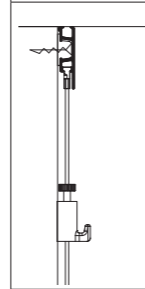

CLICK RAIL PRO

50
KG/M

10
YEAR
WARRANTY

3 CLIPS / M

The Click Rail Pro hanging system is the professional, heavy-duty version of the Click Rail. The rail is quick and easy to instal thanks to the Click&Connect clips, and can be mounted on the wall, flush against the ceiling. It is possible to mount the rail in such a way that the sliders for the hanging wire may be subtly hidden behind the rail. The Click Rail Pro picture hanging system has a maximum load capacity of 50 kg/m. Hanging heavy pictures and wall decorations is no problem with the Click Rail Pro. Click Rail Pro is a strong picture hanging system that you can trust when it comes to hanging your art on the wall. The hanging wires may be moved and clicked into the rail again at any desired location. This assures you of flexibility in what you display on your walls. Moving or replacing a work of art is fast and easy, and there's no risk of damaging the walls.

RAIL

CLICK RAIL PRO - WHITE PRIMER
RAL 9016

CLICK RAIL PRO - ALU BRUSHED

ARTICLE NO. 200 cm	05.05420	05.05320
ARTICLE NO. 300 cm	05.05430	05.05330
FASTENER KIT WHITE		FASTENER KIT GREY
ARTICLE NO. 200 cm	4067	4066
ARTICLE NO. 300 cm	4074	4073

CLICK RAIL PRO

installation
video

CONTENT FASTENER KIT

		QUANTITY 200 cm	QUANTITY 300 cm
9.4124	CLICK&CONNECT	6x	9x
9.4929	SCREW	6x	9x
9.4931	PLUG	6x	9x
9.4120 (WHITE) / 9.4121 (GREY)	END CAP	2x	2x
9.4122 (WHITE) / 9.4123 (GREY)	CORNER CONNECTOR	1x	1x
2387	INSTRUCTION	1x	1x