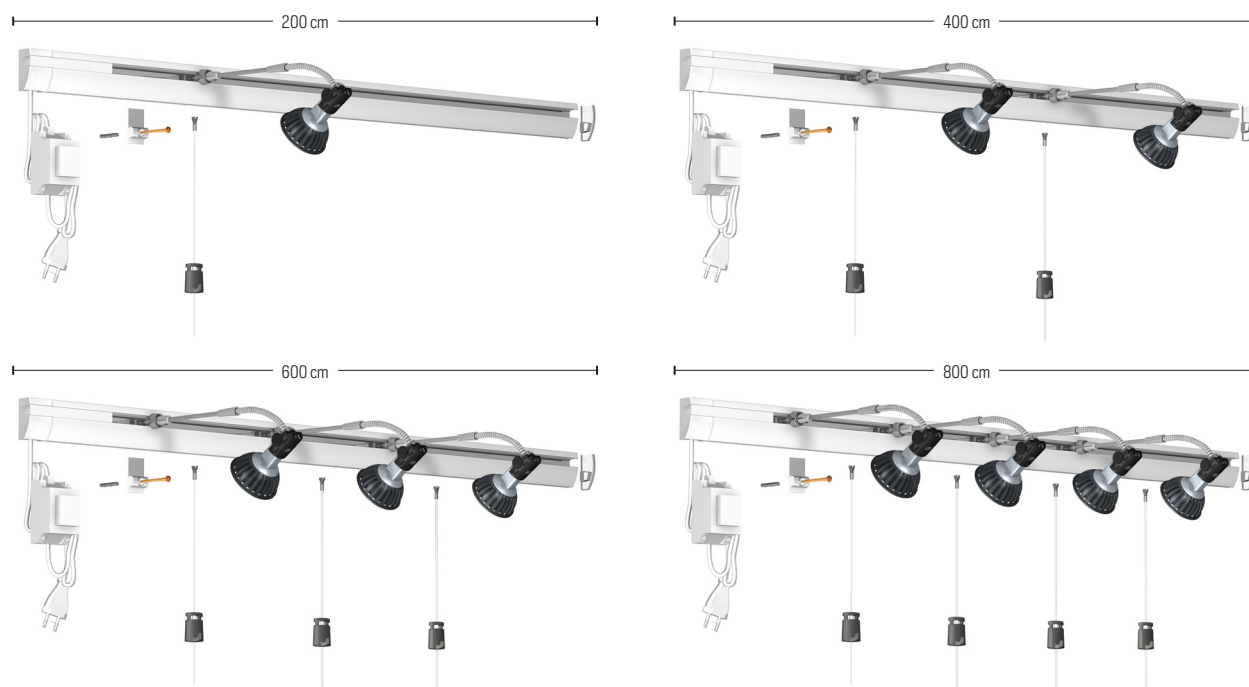

COMBI RAIL PRO LIGHT

The flexible picture hanging system, including Combi Rail Pro Light lighting, is available in 4 different all-in-one kits: 2, 4, 6 and 8 metres. As well as the rail, these sets contain all the required parts, as well as the following accessories: Twister perlon hanging wire with a Micro Grip 20-kg hook.

COMBI RAIL PRO LIGHT ALL-IN-ONE LED SETS 2m/4m/6m/8m

					
	COMBI RAIL PRO LIGHT RAL 9010 (INCLUDES MOUNTING MATERIAL)	FITTING 50 cm	MASTER LED PHILIPS 6,5W	TRAF0 220/12 INCLUDES CONNECTION BLOCK	MICRO GRIP 2 mm + TWISTER 2 mm PERLON
ARTICLE NO.	40.11200	40.21500	40.41306	40.31300/40.32060	30.42200
40.51350 (2m)	1x	1x	1x	1x (40.32060)	1x
40.51360 (4m)	2x	2x	2x	1x/1x	2x
40.51370 (6m)	3x	3x	3x	2x/1x	3x
40.51380 (8m)	4x	4x	4x	3x/1x	4x

FLEXIBLE
DESIGN
HIGH-END