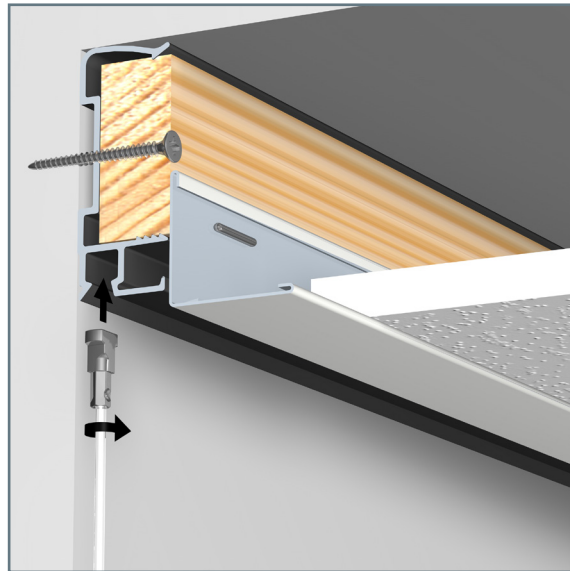

ART STRIP

50 KG/M

installation movie:

FLEXIBLE
SAFE
STRONG