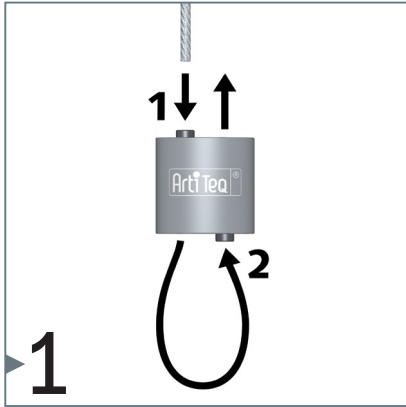

LOOP HANGER

10 KG MAX.

FLEXIBLE
SAFE
STRONG