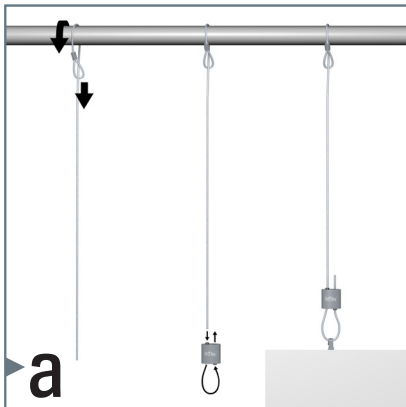

LOOP HANGER

10 KG MAX.

FLEXIBLE
SAFE
STRONG