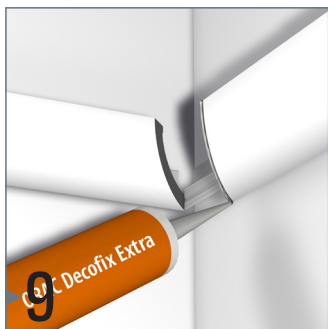

DECO RAIL LED

4 SCREWS/M - 20 KG/M

installation video:

FLEXIBLE
SAFE
STRONG