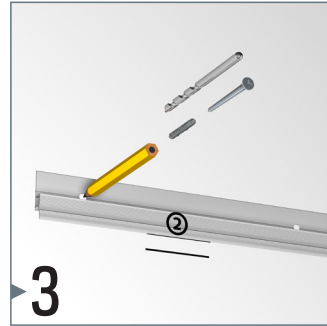

DECO RAIL LED

4 SCREWS/M - 20 KG/M

installation video:

FLEXIBLE
SAFE
STRONG