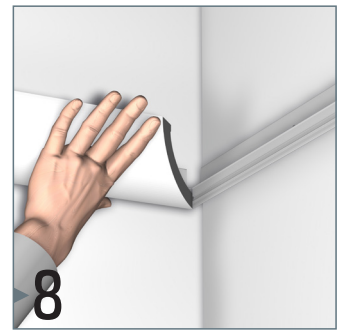

DECO RAIL LED

4 SCREWS/M - 20 KG/M

installation video:

FLEXIBLE
SAFE
STRONG