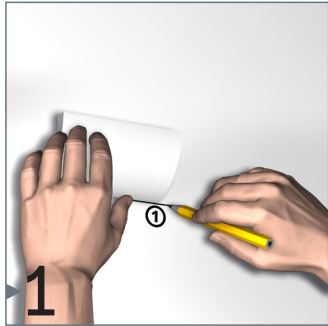

DECO RAIL LED

4 SCREWS/M - 20 KG/M

installation video:

FLEXIBLE
SAFE
STRONG