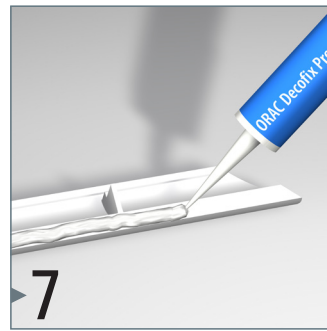

DECO RAIL LED

4 SCREWS/M - 20 KG/M

installation video:

FLEXIBLE
SAFE
STRONG