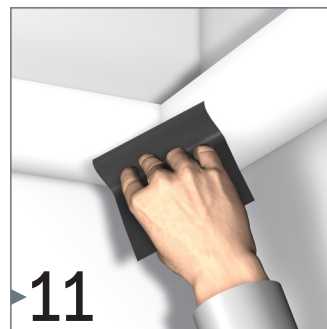

DECO RAIL LED

4 SCREWS/M - 20 KG/M

installation video:

FLEXIBLE
SAFE
STRONG