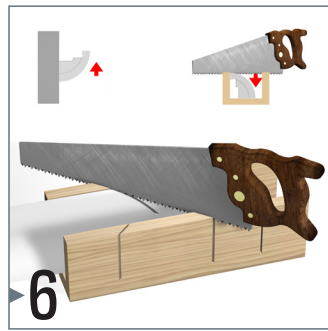

DECO RAIL LED

4 SCREWS/M - 20 KG/M

installation video:

FLEXIBLE
SAFE
STRONG