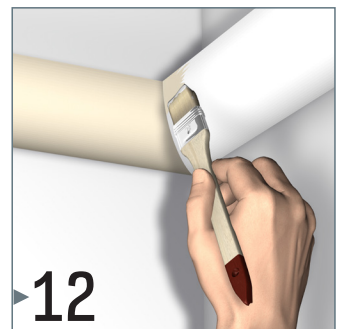

DECO RAIL LED

4 SCREWS/M - 20 KG/M

installation video:

FLEXIBLE
SAFE
STRONG