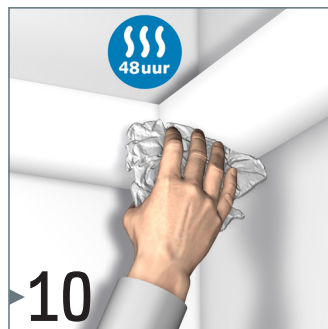

DECO RAIL LED

4 SCREWS/M - 20 KG/M

installation video:

FLEXIBLE
SAFE
STRONG