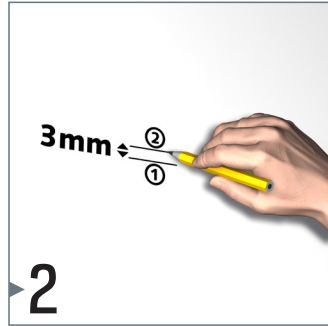

DECO RAIL LED

4 SCREWS/M - 20 KG/M

installation video:

FLEXIBLE
SAFE
STRONG