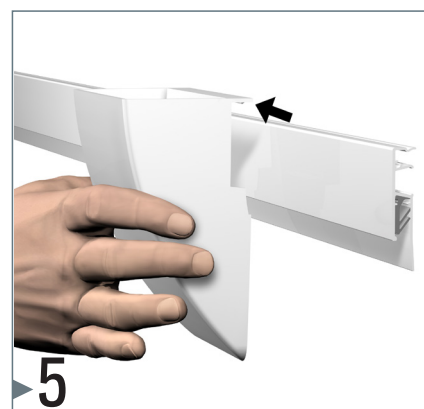

# INFO RAIL STORAGE CLIP - 1kg max

installation video:

FLEXIBLE  
SAFE  
STRONG