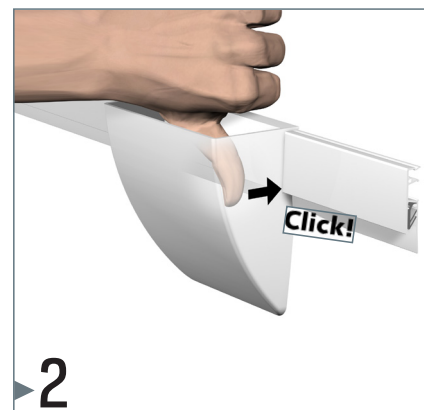

# INFO RAIL STORAGE CLIP - 1kg max

installation video:

FLEXIBLE  
SAFE  
STRONG