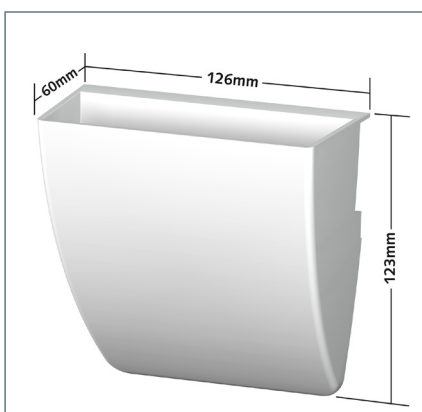

# INFO RAIL STORAGE CLIP - 1kg max

installation video:

FLEXIBLE  
SAFE  
STRONG