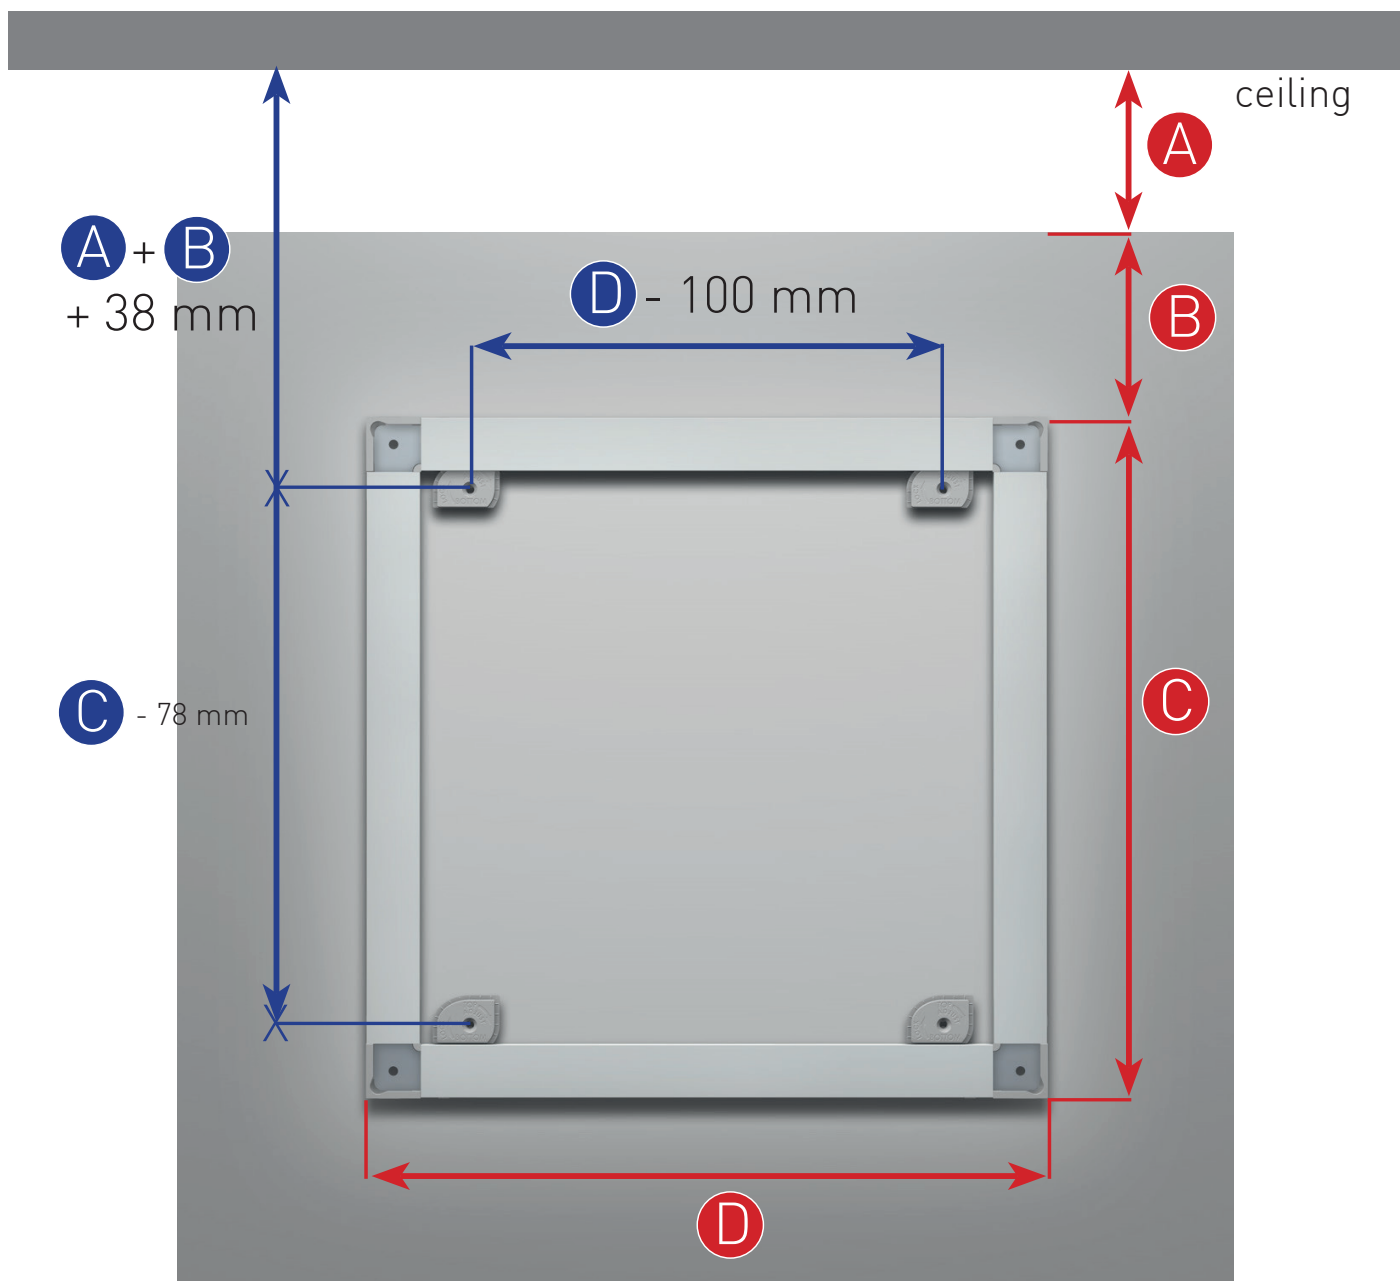

ARTITEQ BACK FRAME HANGING SYSTEM - secured

installation video

FLEXIBLE
SAFE
STRONG