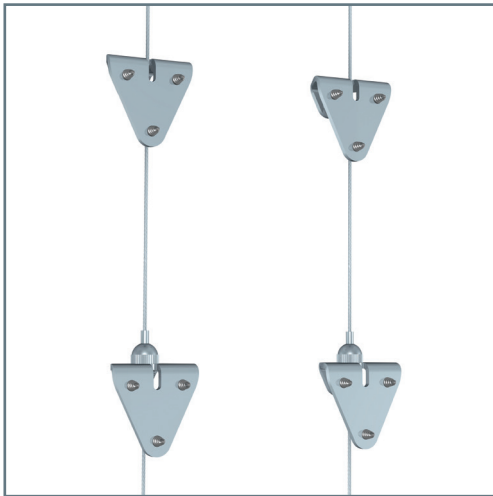

# WHITEBOARDSET

30 kg max.

**Note: only in combination with Artiteq steelwire 2 mm**

FLEXIBLE  
SAFE  
STRONG