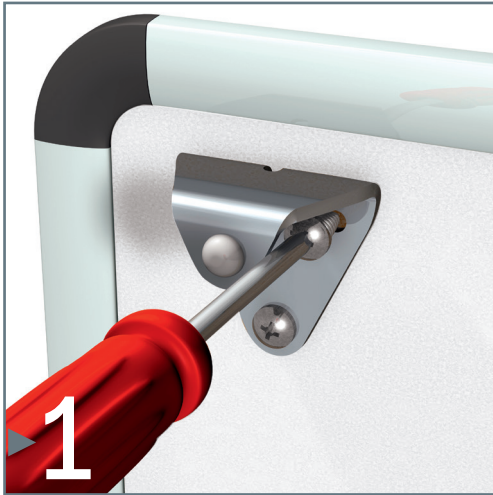

# WHITEBOARDSET

30 kg max.

**Note: only in combination with Artiteq steelwire 2 mm**

FLEXIBLE  
SAFE  
STRONG