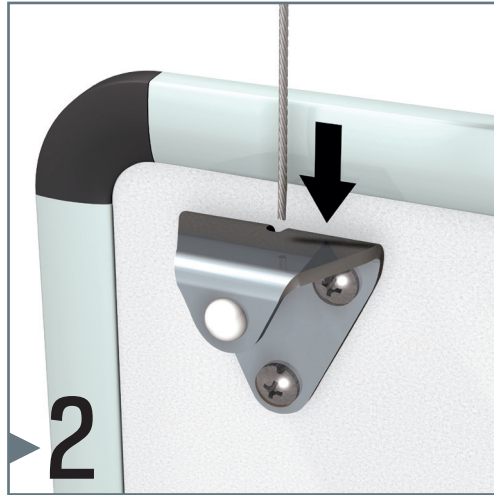

# WHITEBOARDSET

30 kg max.

**Note: only in combination with Artiteq steelwire 2 mm**

FLEXIBLE  
SAFE  
STRONG