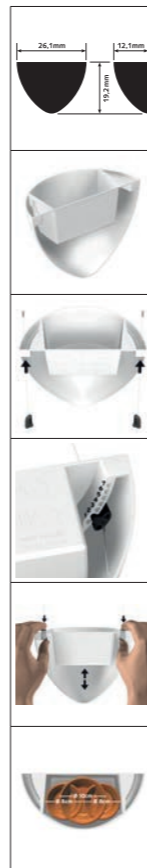

BOTANIQ

installation video

Make room for plants on the wall

There is always room for plants in your home or office. Create a surprising and dynamic effect with the Artiteq Botaniq hanging flowerpot. Hang your plants optimally with the stylish Botaniq with soft round shapes. The Botaniq comes with two 1mm perlon Twister hanging wires and two Micro Grip hooks, so you can easily hang it at the right height within Artiteq's hanging rail. The Botaniq hanging flowerpot can only be used in combination with a picture hanging rail. Choose your color and combine with several other hanging pots at different heights to give your interior an urban jungle and natural touch!

BOTANIQ COMPLETE SET

BOTANIQ WHITE 1,25 L

BOTANIQ GREEN 1,25 L

2X

MICRO GRIP 1mm

2X

TWISTER PERLON 1mm
150cm

1x

BOTANIQ HANGING FLOWERPOT
WHITE / GREEN*

SIZE*	261x192x121 mm	261x192x121 mm
MAX. WEIGHT	5 kg	5 kg
ARTICLE NO.	7600.110	7600.120

*COMPATIBLE FOR POT SIZE OF MAX. Ø10 cm