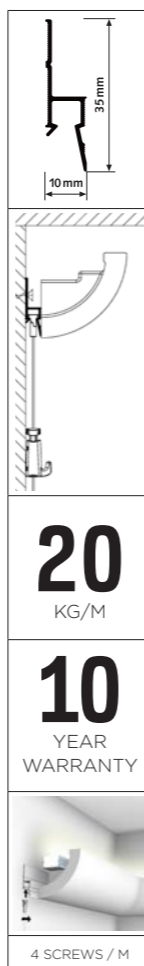

DECO RAIL LED

Invisible hanging system with subtle indirect lighting

The Deco Rail LED is a hanging system and lighting profile, with subtle indirect LED lighting in one. With the lighting profile C362 by ORAC, you add indirect lighting by diffusing light from the wall. A modern, ambient finish within the interior. Combining the Deco Rail with the lighting profile results in an invisible hanging system and allows flexible adornment of the walls. With no damage to sleekly finished walls, pictures can be hung and moved around whenever you please. Hanging wires can be clicked anywhere along the rail behind the lighting profile. The indirect lighting profile is supplied without the LED.

RAIL / LIGHTING PROFILE

DECO RAIL - WHITE/PRIMER RAL 9016

C362 LIGHTING PROFILE

| | | |
|--------------------|----------------|----------|
| ARTICLE NO. 200 cm | 05.75100 | 05.75362 |
| PROFILE DIMENSIONS | 5 x 5 x 200 cm | |

BEVESTIGINGSMATERIALEN

290 ml (for 7 - 8 m)

GLUE FOR DECO RAIL LED

PLUG FISCHER 5 X 30 R
5 mm

SCREW 3,5 x 45 mm

| | | | |
|-------------|------|--------|--------|
| ARTICLE NO. | 1017 | 9.4931 | 9.4929 |
|-------------|------|--------|--------|

4 SCREWS / M

Credits: @vanderplyminterieur