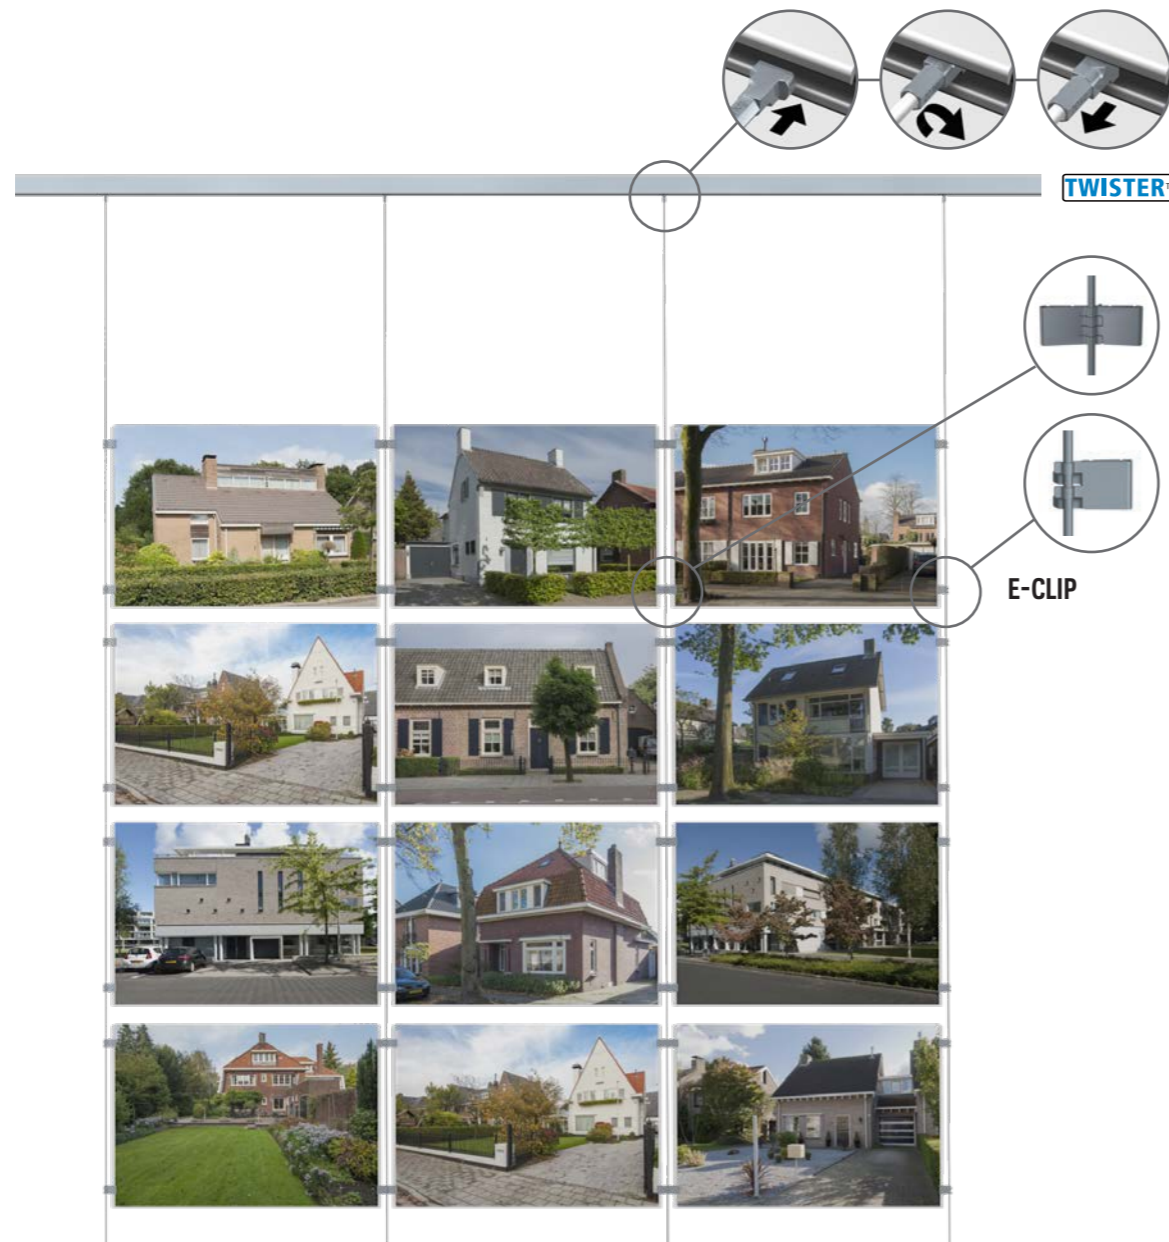

DISPLAY IT FLEX

Display It: professional and orderly

The Display It presentation system gives you a professional and orderly way to display your announcements or documents. The system's acrylic frames are easy to mount and adjust to the desired height. Thanks to the E-Clip for Display It, you can change the contents of the acrylic frames in seconds. The clip also makes it easy to connect the frames to one another, making both horizontal and vertical displays possible. This display system is ideal for estate agents and is often used as a 'face wall' for photos of staff displayed on the wall in hospitals and other institutions. Display It is available in Flex and Fixed mounting models. The Display It Flex version is used in combination with a hanging rail and stainless steel rods that are easy to reposition along the rail.

DISPLAY IT FLEX

CAN BE USED WITH ALL ARTITEQ PICTURE HANGING SYSTEMS

EASY TO CHANGE CONTENT

RODS

	TWISTER 2 mm ROD STAINLESS STEEL	TWISTER 2 mm ROD WHITE
	200 cm	200 cm
ARTICLE NO.	9.4188	9.4198

CLAMPS

E-CLIP	CLAMP SINGLE	CLAMP DOUBLE
2 mm	2-4 mm	2-4 mm
ARTICLE NO.	7805.005	7805.001 7805.002

installation video

DISPLAYS

	ARTICLE NO.	7803.211	2 mm A4	30 x 21 cm LANDSCAPE
	ARTICLE NO.	7803.212	2 mm A4	21 x 30 cm PORTRAIT
	ARTICLE NO.	7803.301	2 mm A3	42 x 30 cm LANDSCAPE
	ARTICLE NO.	7803.302	2 mm A3	30 x 42 cm PORTRAIT