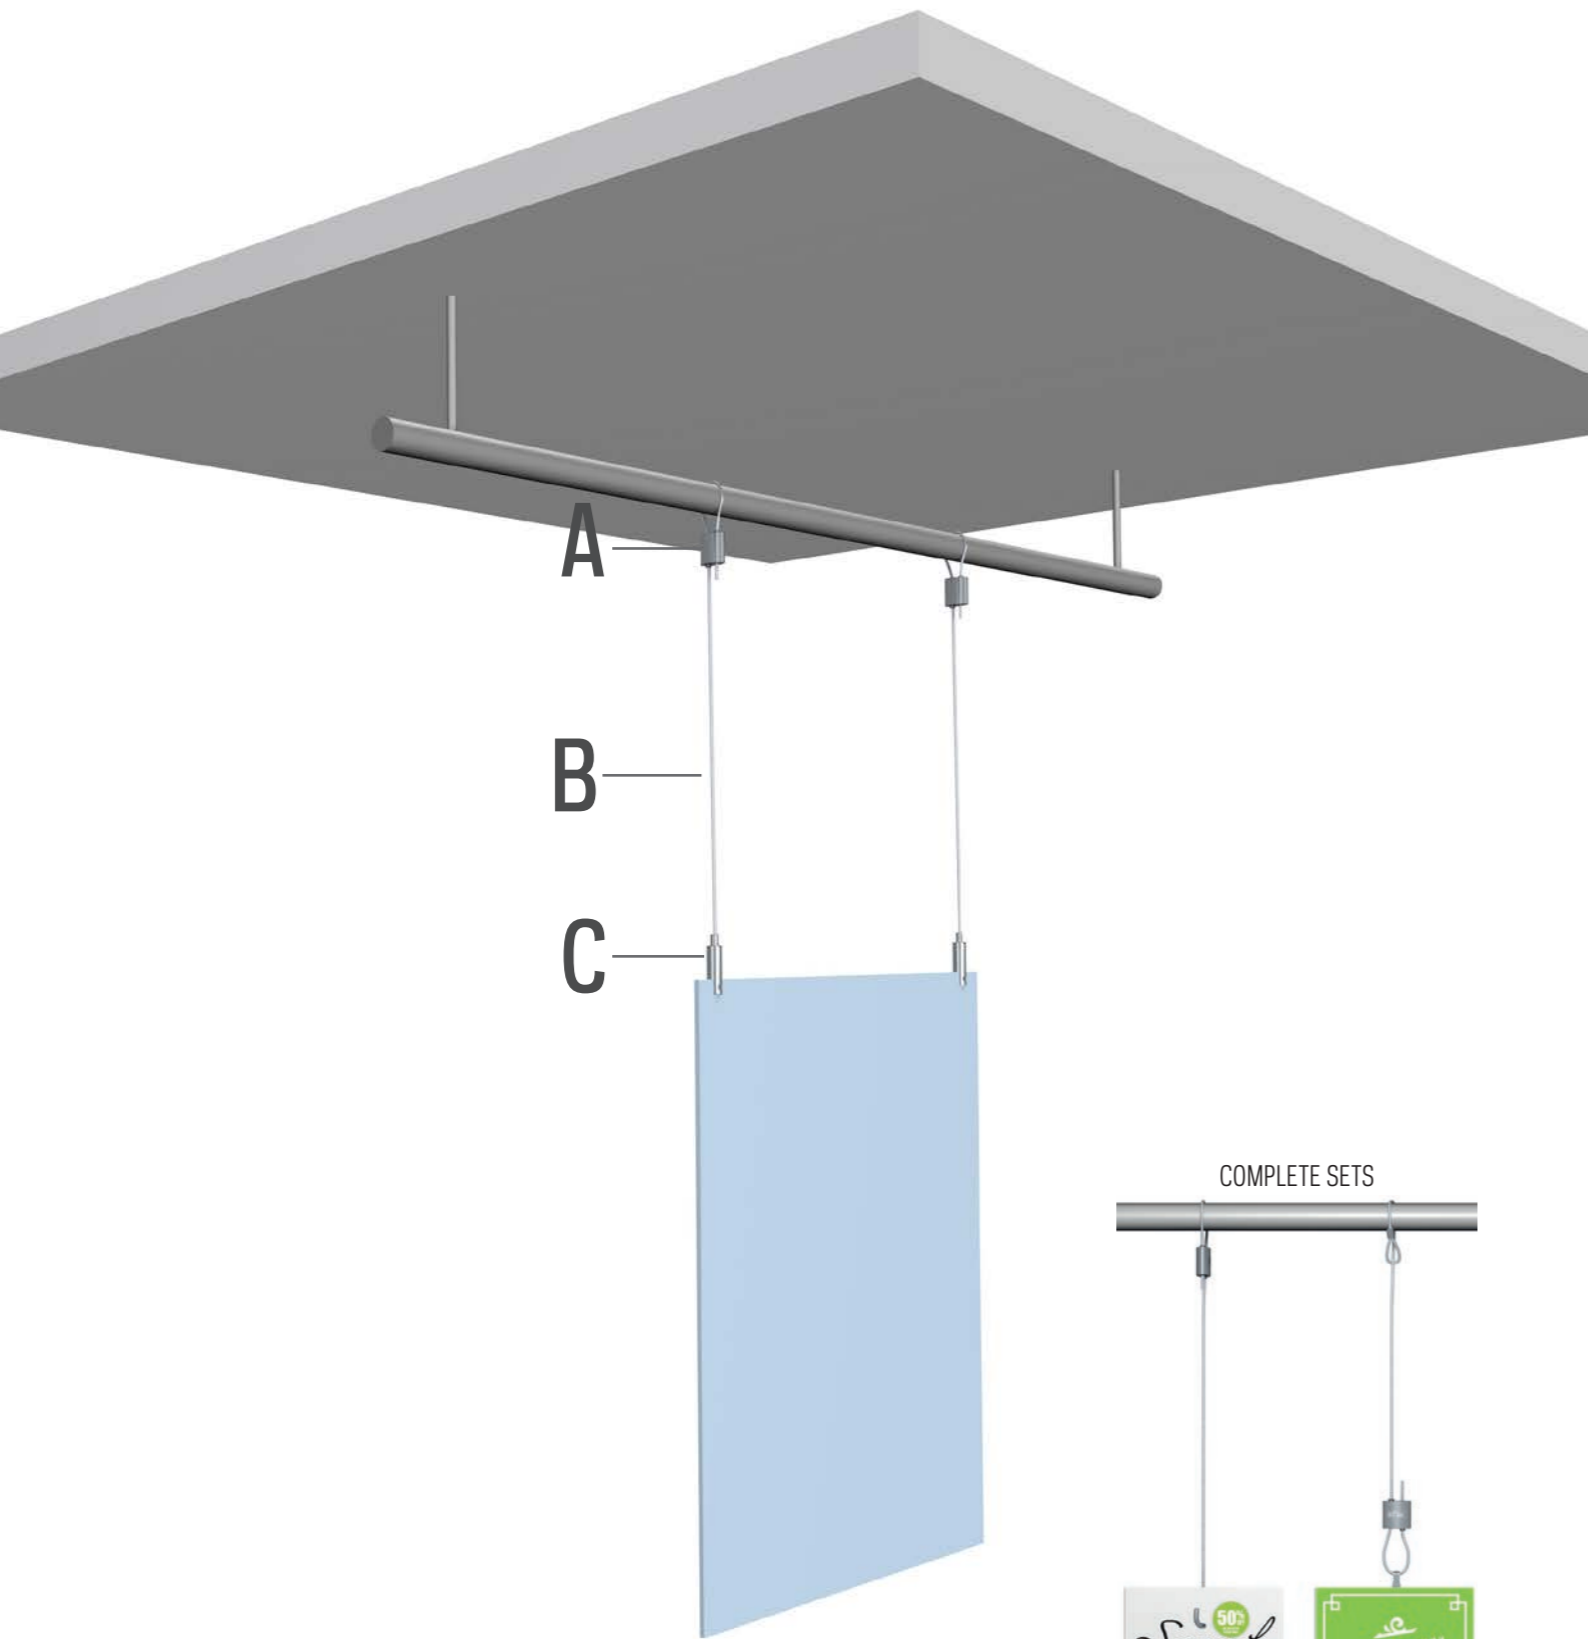

# LOOP HANGER

COMBINATION SHOWN:  
A + B + C5

POSSIBLE COMBINATIONS:  
A + B1/B2/B3 + C1/C2/C3/C4/C5/C6/C7

# LOOP HANGER

A

A

LOOP HANGER  
1,0 - 1,5 mm

7805.052

B

B1

STEELWIRE 7 x 7  
1,2 mm 10 m\*

7807.350

B2

STEELWIRE BLACK 7 x 7  
1,2 mm 3 m\*

7807.360

B3

STEELWIRE 7 x 7  
1,2 mm SPOOL 100 m\*

9.4907

C