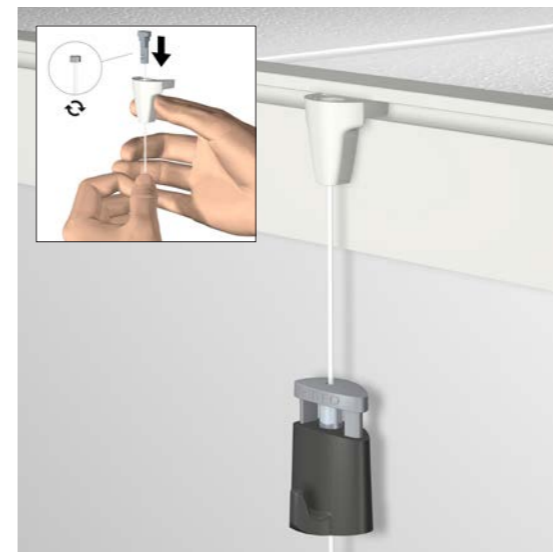

PARTITION WALL HOOKS

I.C.M. OBIMEX / ALCOA / SYPLA / SYSTEMFLEX / INTERSELECT PARTITION WALLS

HOOKS			
	WHITE	BLACK	
	WALL HOOK SYSTEMFLEX / INTERSELECT		
COLOUR	WHITE	BLACK	
MAX. CAPACITY	5 kg	5 kg	
ARTICLE NO.	9.4520	9.4521	

HOOKS			
	WHITE	BLACK	
	WALL HOOK ALCOA / SYPLA / OBIMEX		
COLOUR	WHITE	BLACK	
MAX. CAPACITY	5 kg	5 kg	
ARTICLE NO.	9.4522	9.4523	

1 mm					
TWISTER 1 mm					
	30.21150	TWISTER	1 mm	PERLON	150 cm
	30.21200	TWISTER	1 mm	PERLON	200 cm
	30.21300	TWISTER	1 mm	PERLON	300 cm

FOR MORE HOOKS SEE PAGE 66

For hanging on to partition walls

For areas where partitions are used to create quick and durable routes within (office) buildings, we have added two partition wall hooks to the range on the Obimex / Alcoa / Sypla and Systemflex / Interselect partitions. The wall hook is simply clicked into the desired location in the system wall and then used in combination with an Artiteq Twister Perlon hanging wire of 1 mm or 2 mm with picture hook. The wall hook has a maximum carrying capacity of 5 kg.