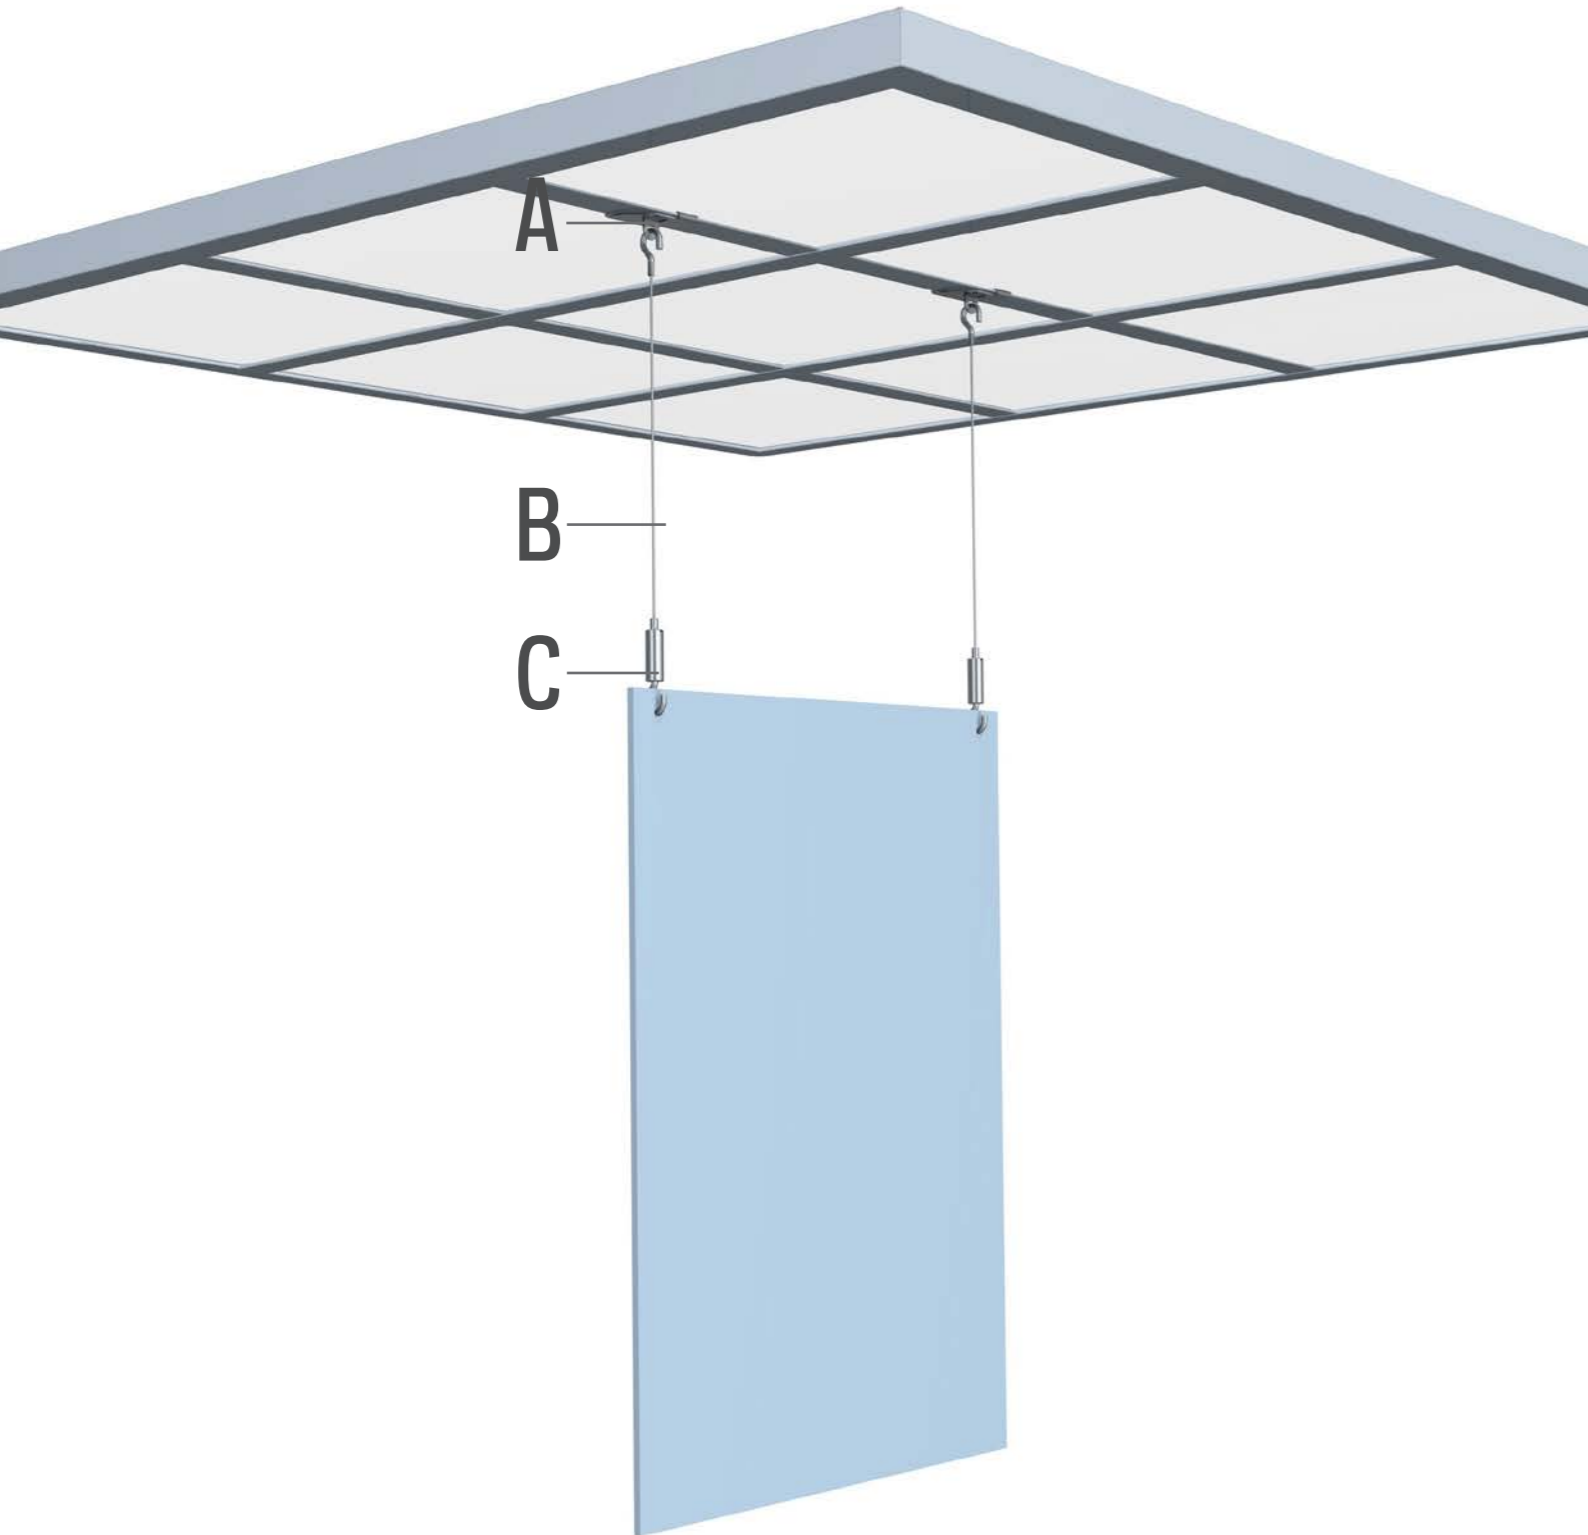

RECESSED CEILING

COMBINATION SHOWN:
A1 + B1 + C3

POSSIBLE COMBINATIONS:
A1 + B1 + C1/C2/C3/C4/C5/C6/C7
A2 + B2/B3/B4 + C1/C2/C3/C4/C5/C6/C7

RECESSED CEILING

A	A1		A2					
	RECESSED CEILING CLIP 20 mm		RECESSED CEILING CLIP 20 mm + SUSPENSION AUTO GRIP 1,2 mm					
	7807.120		7807.130					
B	B1		B2		B3		B4	
	STEELWIRE + HOOK 1,2 mm 300 cm		STEELWIRE 7 x 7 1,2 mm 10 m*		STEELWIRE BLACK 7 x 7 1,2 mm 3 m*		STEELWIRE 7 x 7 1,2 mm SPOOL 100 m*	
	7807.310		7807.350		7807.360		9.4907	
C	C1	C2	C3	C4	C5	C6	C7	
	STEELWIRE HOOK AUTO GRIP 1,2 mm ST01BL	STEELWIRE HOOK AUTO GRIP 1,2 mm ST01NI	STEELWIRE HOOK AUTO GRIP 1,2 mm ST02NI	STEELWIRE HOOK AUTO GRIP 1,2 mm ST03NI	STEELWIRE CLAMPHOOK AUTO GRIP 1,2 mm STC01NI	STEELWIRE HOOK AUTO GRIP 1,2mm STD01NI NICKEL	STEELWIRE HOOK AUTO GRIP 1,2mm STD01BL BLACK	
	7807.010	7807.020	7807.030	7807.040	7807.050	7807.080	7807.070	
	D							
	COMPLETE SET							
SET RECESSED CEILING 2x STEELWIRE 1,2 mm 300 cm + 2x RECESSED CEILING CLIP + 2x STEELWIRE HOOK								
7807.510								

* CABLE CUTTER 7807.900 AVAILABLE FOR USE WITH STEELWIRE 7 x 7 1,2mm