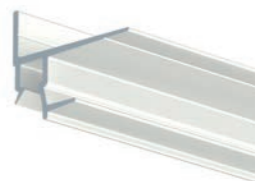

### Hanging rail for plasterboard ceilings and masonry walls

The Shadowline rail - masonry offers the same advantages as the plasterboard version, yet has been specially designed for use with masonry walls. The Shadowline rail is installed on a masonry wall during the building or renovation phase. The Shadowline profile disappears completely in the shadow line next to the ceiling panels, yet still offers all the advantages of a flexible hanging system: undamaged, clean walls and the flexibility to quickly and easily hang paintings and other wall decorations and move them around as desired.

### RAIL

SHADOWLINE MASONRY -  
WHITE PRIMER RAL 9016

ARTICLE NO. 200 cm USE WITH BRICKWALL 13 mm

05.08450