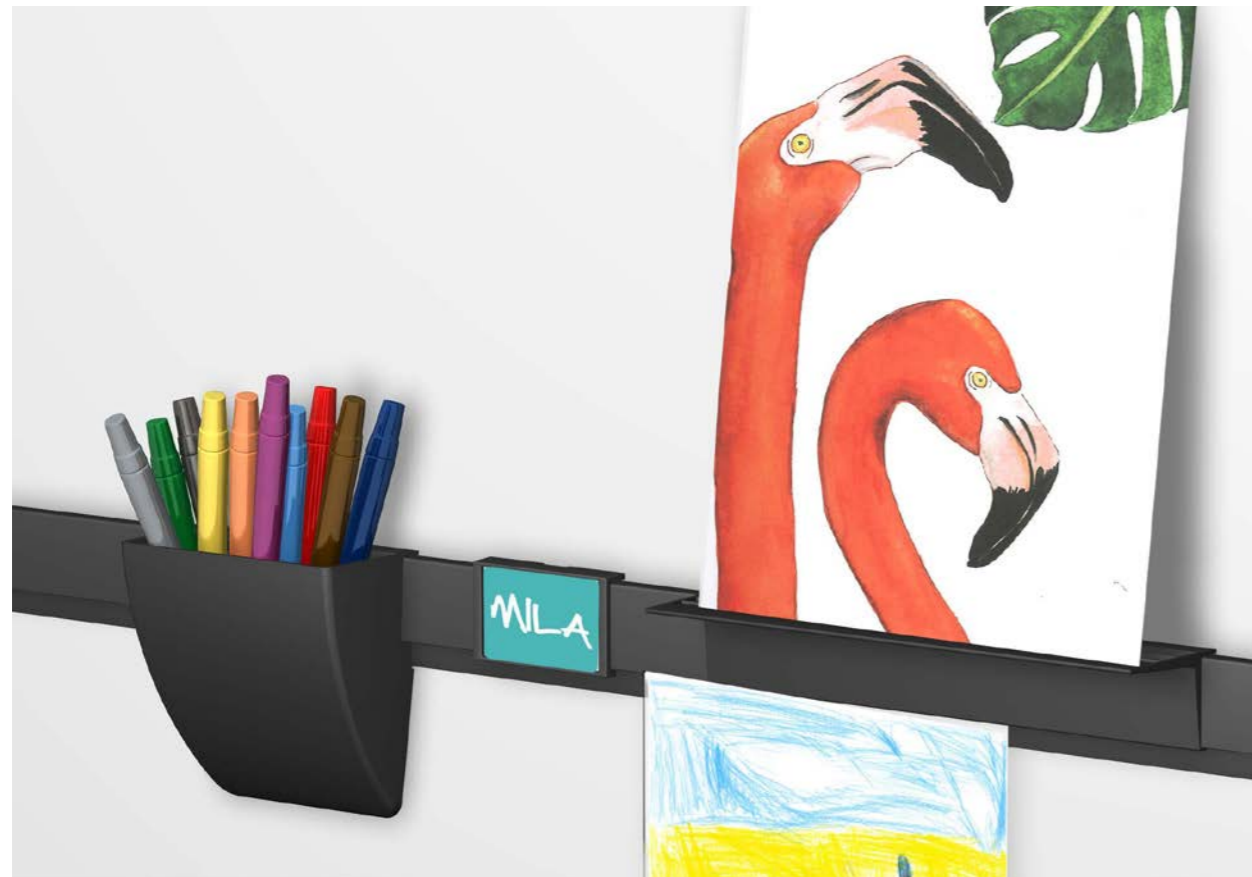

STORAGE CLIP AND SUPPORT CLIP

Two useful additional accessories

The Support Clip and Storage Clip are two useful additional accessories for on the Info Rail and Info Rail Magnetic.

Both accessories add an extra dimension and element to the Info Rail concept. With the Support Clip, you can easily present small crafts, greeting cards, small frames or paintings on canvas. The Support Clip is simply attached to the rail at any desired location. On the 6cm wide and 25cm long surface, changing small crafts, greeting cards or small frames is easy and quick.

The subtle grooves ensure that the presented products remain securely in place. The Storage Clip is a practical additional storage compartment for pens, markers or other small items. Just like the Support Clip, the Storage Clip is simply attached to the rail at any desired location. The stylish round shape has a timeless appeal. Both accessories are available in black and white.