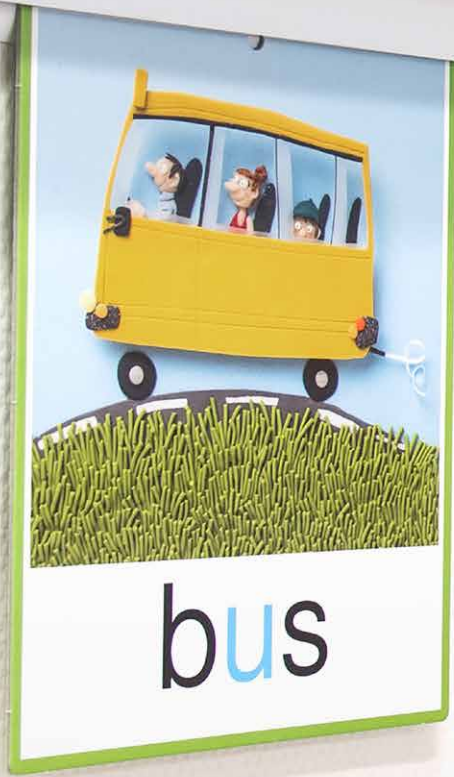

### WHITEBOARD SET

a safe and professional hanging system for whiteboards

MAX.  
30  
KG/M

10  
YEAR  
WARRANTY

ARTITEQ

Herastraat 39  
5047 TX Tilburg  
The Netherlands

+31 (0)13 572 90 70  
info@artiteq.com  
artiteq.com