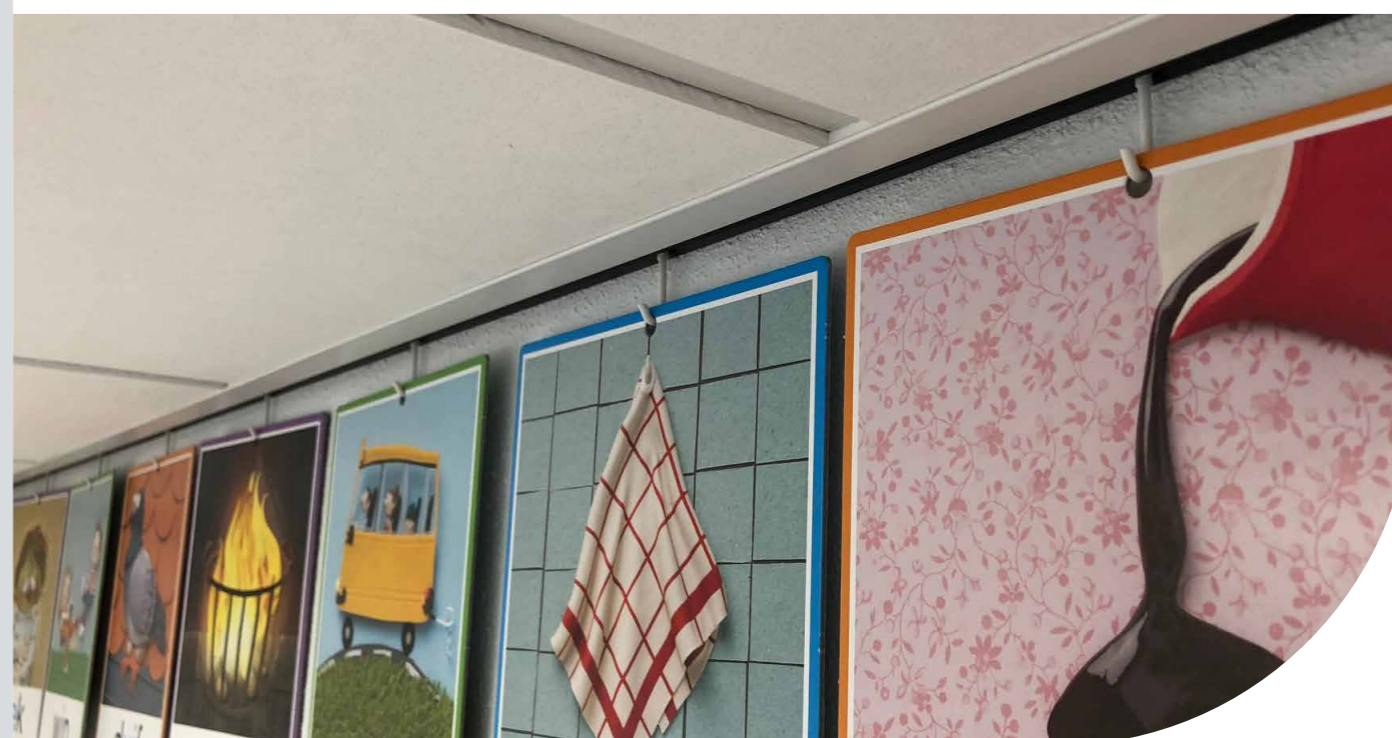

TWISTER HOOK

for reading cards

The Artiteq-designed Twister Hooks, combined with one of our hanging rails, offer the solution for flexible working with the cards of the Safely Learn to Read method.

For classrooms with suspended ceilings, the Top Rail is ideal and can be mounted neatly next to the ceiling. Does your school not have suspended ceilings? Then the Click Rail, which is easily attached to the wall, is an excellent choice.

The Twister Hook simply clicks into the rail and can be moved effortlessly. Within a second, the cards hang in place, ready to help children take their first steps in learning to read.