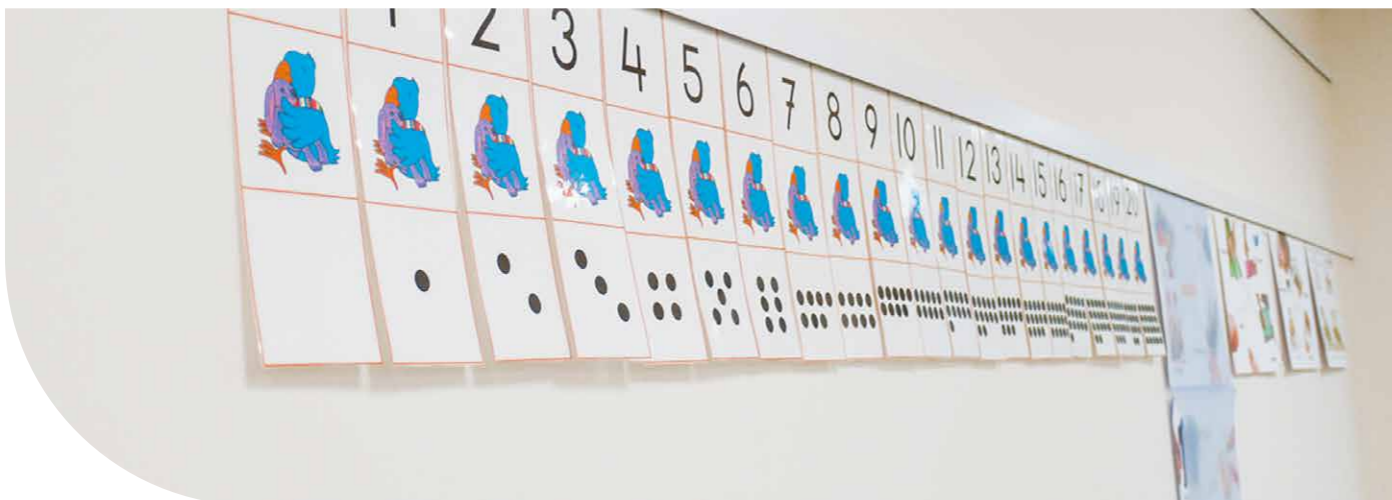

INFO RAIL

indispensable hanging system for the classroom

Today a snowman, tomorrow a self-portrait

At school, something new happens every day - and this is reflected on the walls. But playful does not have to mean messy. A bit of order in the classroom is just as important. Info Rail offers the solution: a clear and stylish presentation system that neatly displays drawings and documents on the wall.

Once assembled, you have a solution that you will enjoy for years. No more wall damage from drawing pins or sticky tape, and new drawings can be put up in no time at all. Functional, durable and easy to use, exactly what a school needs.