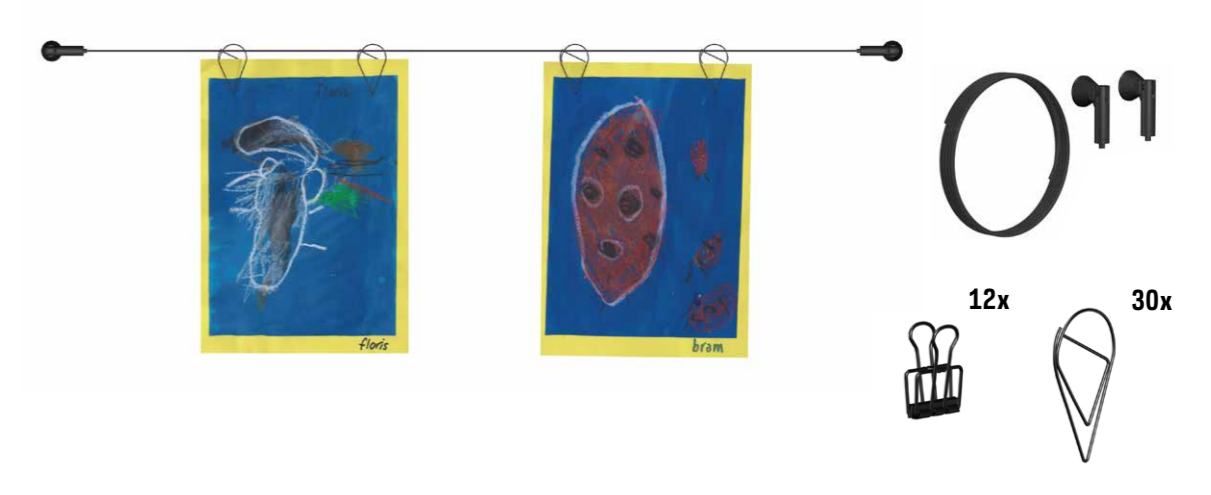

**SUPPORT CLIP / STORAGE CLIP**  
the perfect presentation and a handy extra storage compartment

**INFO RAIL MAGNETIC**  
the ideal classroom presentation system

>80<sub>G</sub>  
>2<sub>MM</sub>  
**10**  
YEAR  
WARRANTY  
Click!  
Connect

**CARD RAIL**  
vertical presentation

**INFO RAIL+**  
versatile presentation system

**TENSION WIRE SET**  
a horizontal tension wire for drawings

**TWISTER HOOK IN COMBINATION WITH TOP RAIL**  
for recessed ceilings