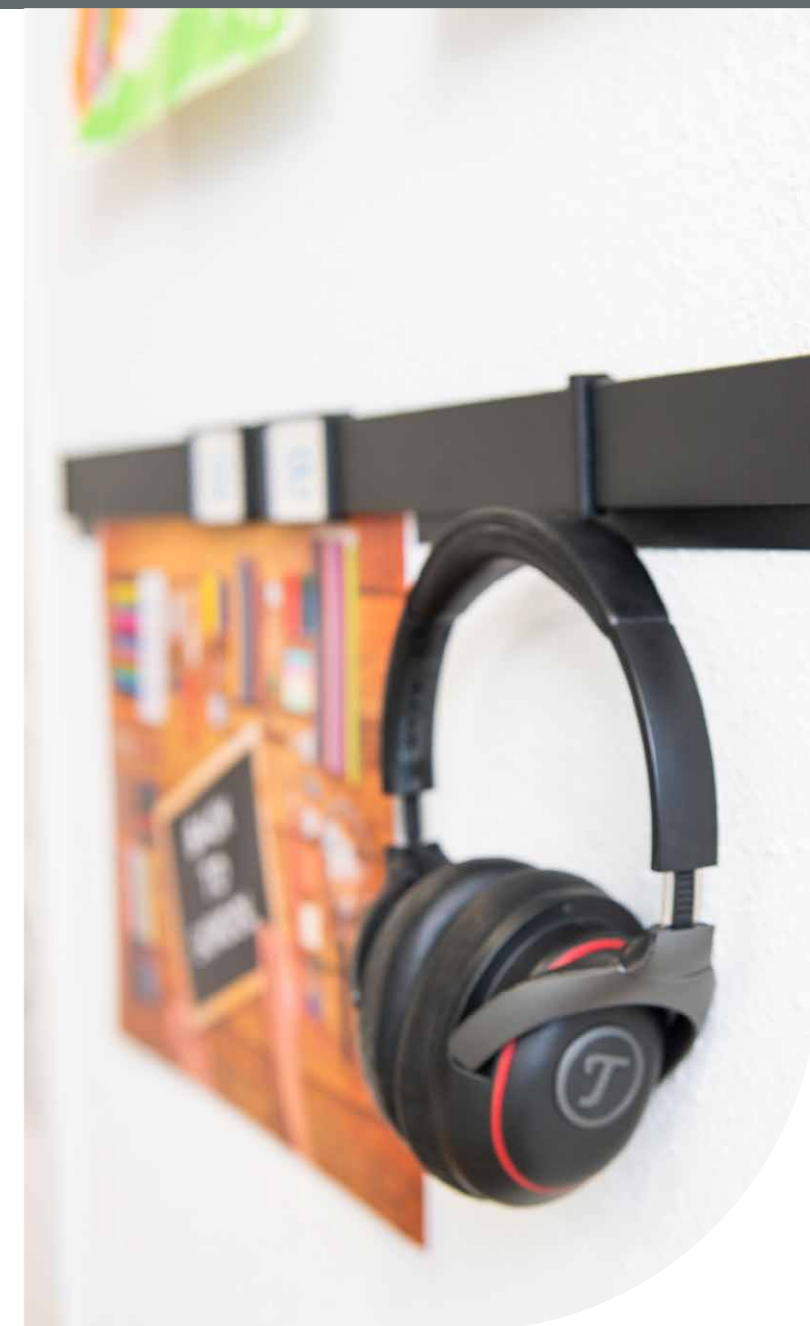

CLIP HANGER

a useful hook

School is a place buzzing with creativity. Children are in full crafting mode: a cheerful spider, a colourful boat made from a toilet roll or ice cream sticks, all inspired by seasons or themes. They want to proudly show off their creations, but where do you hang them so they can really shine?

The Clip Hanger makes this a piece of cake. This little hook, available in white and black, clicks effortlessly onto the Info Rail. Perfect for hanging crafts safely and stylishly. Combine it with the Me-clip and give each piece a personal touch, with the creator's name, for example.

This way, the children's artworks not only get a place of honour on the wall, but also the attention they deserve. A simple solution, a big difference and proud, happy children!