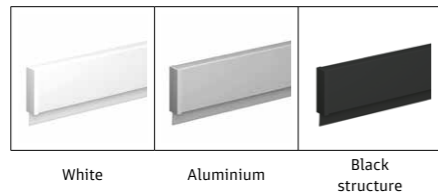

INFO RAIL
indispensible hanging systems for classrooms

>80_G
>2_{MM}
10
YEAR
WARRANTY
Click!
Connect

ME-CLIP / CLIP HANGER
convenient, attractive and personal

SUPPORT CLIP / STORAGE CLIP
the perfect presentation and a handy extra storage compartment

INFO RAIL MAGNETIC
the ideal classroom presentation system

>80_G
>2_{MM}
10
YEAR
WARRANTY
Click!
Connect