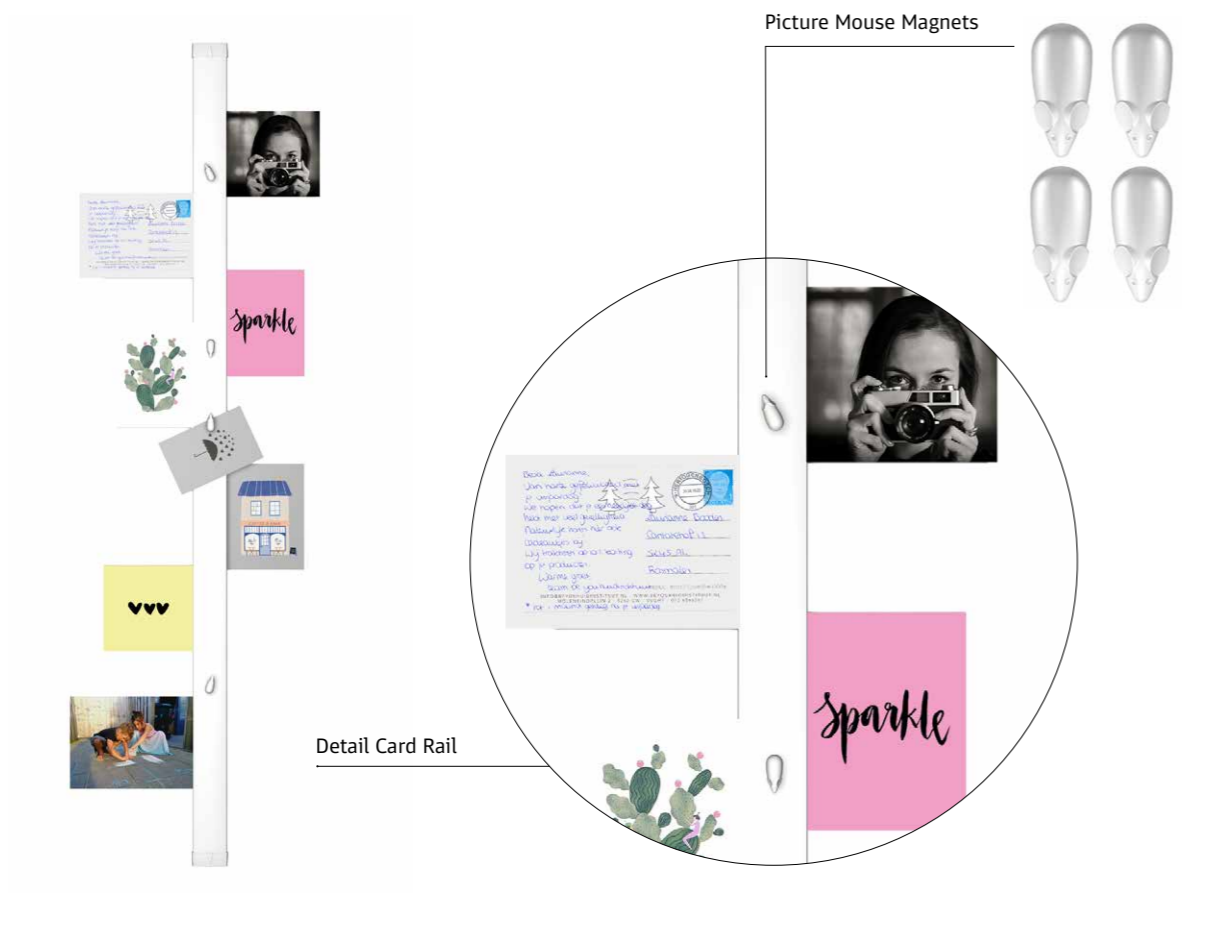

**SUPPORT CLIP / STORAGE CLIP**  
the perfect presentation and a handy extra storage compartment

**INFO RAIL MAGNETIC**  
the ideal classroom presentation system

>80<sub>G</sub>  
>2<sub>MM</sub>  
**10**  
YEAR  
WARRANTY  
Click!  
Connect

**CARD RAIL**  
vertical presentation

**INFO RAIL+**  
versatile presentation system

**TENSION WIRE SET**  
a horizontal tension wire for drawings

**TWISTER HOOK IN COMBINATION WITH TOP RAIL**  
for recessed ceilings