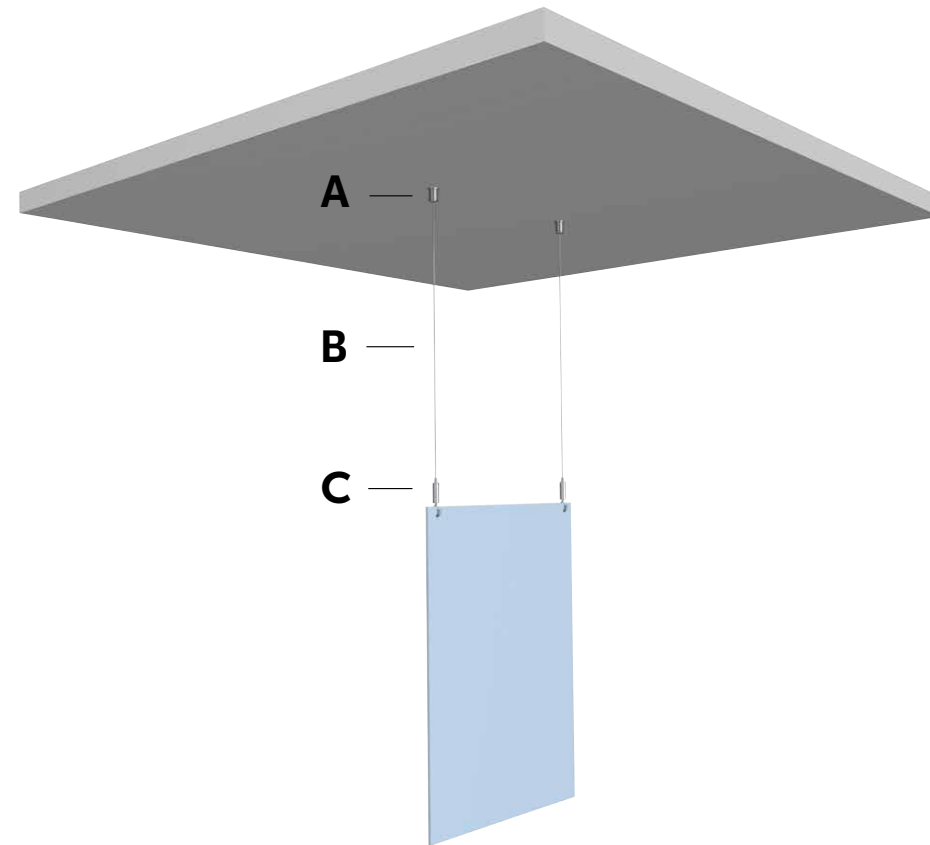

PLAFOND

A

A1			A2			A3
Ceiling bracket black c01bl	Fischer duopower 5 x 25 5 mm	Screw 3.5 x 40 mm	Ceiling bracket nickel c01ni	Fischer duopower 5 x 25 5 mm	Screw 3.5 x 40 mm	Ceiling suspension auto grip 1,2 mm cs01ni
7807.100	9.4934	9.4945	7807.110	9.4934	9.4945	7807.140

B

B1	B2	B3	B4
Steelwire + slider 1,2 mm 300 cm black	Steelwire + slider 1,2 mm 300 cm nickel	Steelwire 7 x 7 1,2 mm 10 m*	Steelwire black 7 x 7 1,2 mm 3 m*
7807.200	7807.210	7807.350	7807.360

C

C1	C2	C3	C4	C5	C6	C7
Steelwire hook auto grip 1,2 mm st01bl	Steelwire hook auto grip 1,2 mm st01ni	Steelwire hook auto grip 1,2 mm st02ni	Steelwire hook auto grip 1,2 mm st03ni	Steelwire clamphook auto grip 1,2 mm stc01ni	Steelwire hook auto grip 1,2 mm std01ni nickel	Steelwire hook auto grip 1,2 mm std01bl black
7807.010	7807.020	7807.030	7807.040	7807.050	7807.080	7807.070

D

COMPLETE SET

2x

Set ceiling
2x steelwire 1,2 mm 300 cm +
2x ceiling bracket nickel + 2x steelwire hook

7807.520

* Cable cutter 7807.900 available for use with steelwire 7 x 7 1,2 mm.

COMBINATION SHOWN: A2 + B2 + C3

POSSIBLE COMBINATIONS:
A1/A2 + B1/B2 + C1/C2/C3/C4/C5/C6/C7
A3 + B3/B4 + C1/C2/C3/C4/C5/C6/C7

CEILING SLANTED WALLS

A

A1	A2
Ceiling bracket auto grip d01ni silver	Ceiling bracket auto grip d01bl black
7807.160	7807.150

B

B1	B2
Steelwire 7 x 7 1,2 mm 10 m*	Steelwire black 7 x 7 1,2 mm 3 m*
7807.350	7807.360

C

C1	C2	C3	C4	C5	C6	C7
Steelwire hook auto grip 1,2 mm st01bl	Steelwire hook auto grip 1,2 mm st01ni	Steelwire hook auto grip 1,2 mm st02ni	Steelwire hook auto grip 1,2 mm st03ni	Steelwire clamphook auto grip 1,2 mm stc01ni	Steelwire hook auto grip 1,2 mm std01ni nickel	Steelwire hook auto grip 1,2 mm std01bl black
7807.010	7807.020	7807.030	7807.040	7807.050	7807.080	7807.070

* Cable cutter 7807.900 available for use with steelwire 7 x 7 1,2 mm.