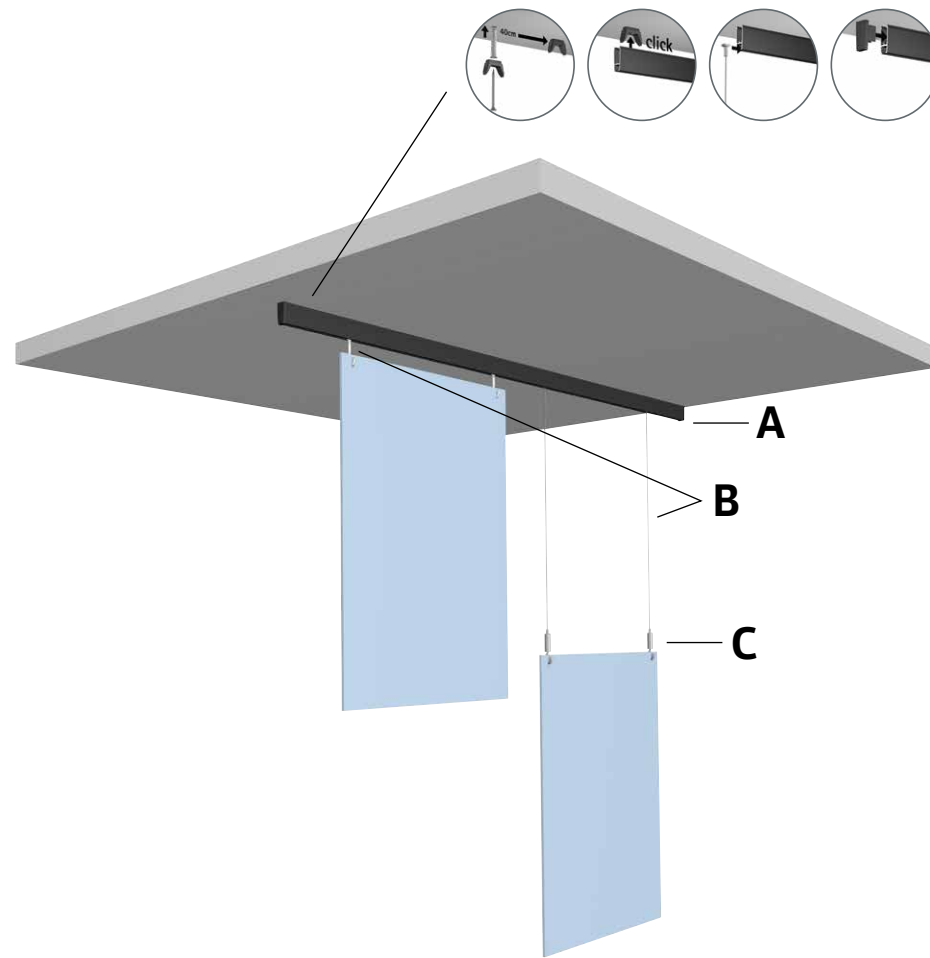

XPO RAIL

A		A			
XPO rail 200 cm black	XPO rail 200 cm white primer				
05.15201	05.15200				
A					
End cap XPO rail black	End cap XPO rail white	Clip click&connect XPO rail	Fischer duopower 5 x 25 5 mm	Screw 3,5 x 40 mm	Fastener kit XPO rail white 200 cm
05.15030	05.15020	05.15010	9.4934	9.4945	5092
B		B2		B3	
Steelwire + slider 1,2 mm 300 cm black	Steelwire + slider 1,2 mm 300 cm nickel	Twister hook			
7807.200	7807.210	9.4510			
C					
Steelwire hook auto grip 1,2 mm st01bl	Steelwire hook auto grip 1,2 mm st01ni	Steelwire hook auto grip 1,2 mm st02ni	Steelwire hook auto grip 1,2 mm st03ni	Steelwire clamphook auto grip 1,2 mm stc01ni	Steelwire hook auto grip 1,2 mm std01ni nickel
7807.010	7807.020	7807.030	7807.040	7807.050	7807.080
7807.070					

installation video

* CONTENT FASTENER KIT

Part Number	Description	Number 200 cm
05.15010	Clip XPO rail	6x
9.4934	Plug fischer 5 mm	6x
9.4945	Screw tbv plug fischer 5 mm	6x
05.15020 / 05.15030	End cap xpo rail white/black	2x
2639	Instruction	1x