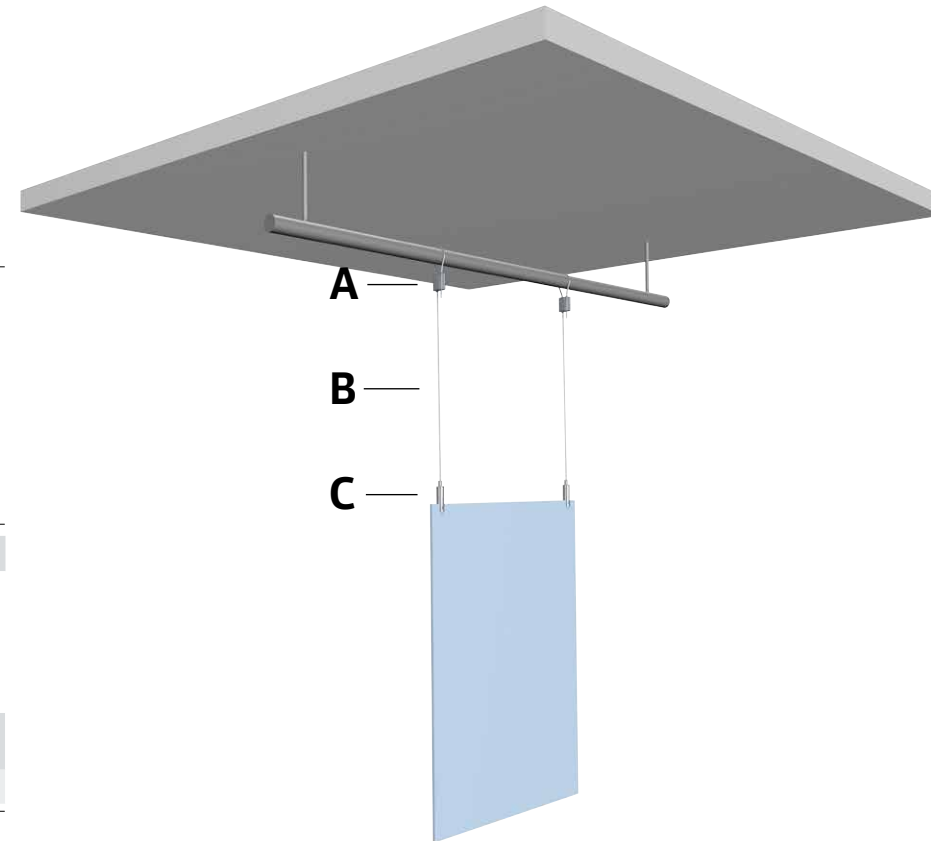

LOOP HANGER

A

Loop hanger
1,0 - 1,5 mm
7805.052

B

B1 **B2**

Steelwire
7 x 7,1,2 mm 10 m* **7807.350**   Steelwire black
7 x 7,1,2 mm 3 m* **7807.360**

C

C1	C2	C3	C4	C5	C6	C7
Steelwire hook auto grip 1,2 mm st01bl	Steelwire hook auto grip 1,2 mm st01ni	Steelwire hook auto grip 1,2 mm st02ni	Steelwire hook auto grip 1,2 mm st03ni	Steelwire clamphook auto grip 1,2 mm stc01ni	Steelwire hook auto grip 1,2 mm std01ni nickel	Steelwire hook auto grip 1,2 mm std01bl black
7807.010	7807.020	7807.030	7807.040	7807.050	7807.080	7807.070

D

COMPLETE SET 1	COMPLETE SET 1
Set loop hanger steelwire 1,2 mm 300 cm + hook	Set loop hanger steelwire 1,2 mm 300cm + loop
7840.300	7840.310

COMPLETE SETS

1 **Special OFFER** Limited Time

2 **COME IN WE'RE OPEN**

* Cable cutter 7807.900 available for use with steelwire 7 x 7,1,2 mm.