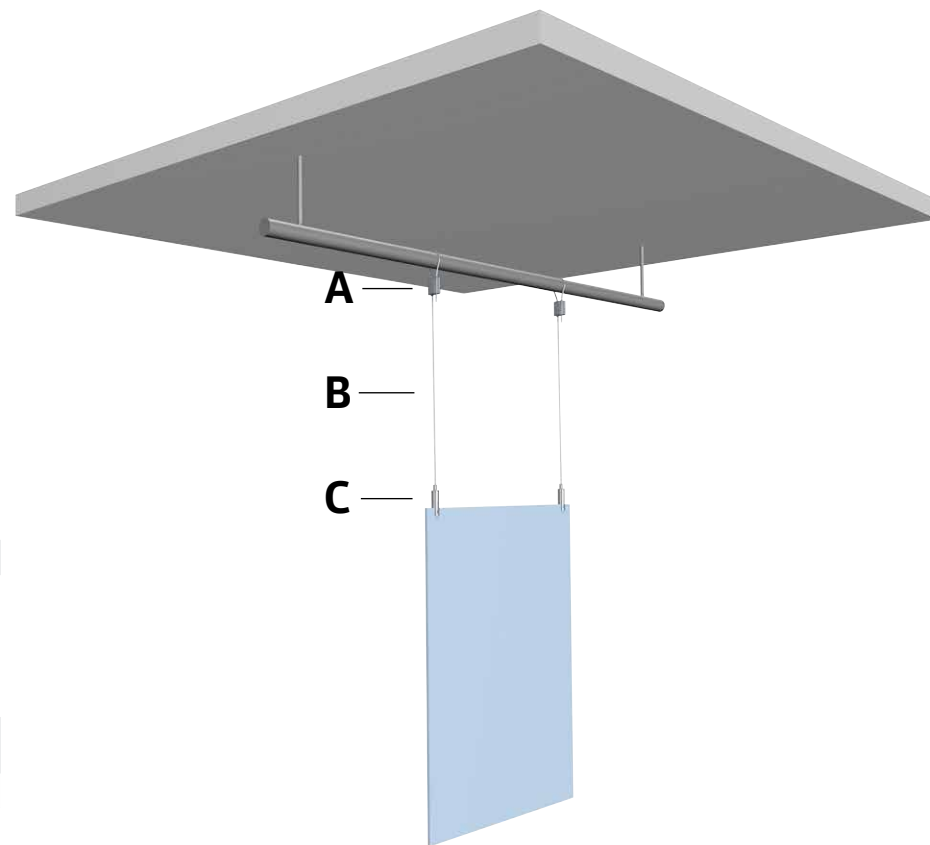

LOOP HANGER

A

Loop hanger
1,0 - 1,5 mm
7805.052

B

B1 **B2**

Fil en acier
7 x 7,1,2 mm 10 m* **7807.350**   Fil en acier noir
7 x 7,1,2 mm 3 m* **7807.360**

C

C1	C2	C3	C4	C5	C6	C7
Crochet auto bloquant fil en acier 1,2 mm st01bl	Crochet auto bloquant fil en acier 1,2 mm st01ni	Crochet auto bloquant fil en acier 1,2 mm st02ni	Crochet auto bloquant fil en acier 1,2 mm st03ni	Crochet arrêt auto bloquant fil en acier 1,2 mm stc01ni	Crochet auto bloquant fil en acier 1,2 mm std01ni	Crochet auto bloquant fil en acier 1,2 mm std01bl
7807.010	7807.020	7807.030	7807.040	7807.050	7807.080	7807.070

D

KIT COMPLET 1	KIT COMPLET 1
Kit de suspension Loop hanger + crochet 300 cm	Kit de suspension Loop hanger + oeillet 300 cm
7840.300	7840.310

KITS DE SUSPENSION COMPLETS

1 **Special OFFER** Limited Time

2 **COME IN WE'RE OPEN**

* Coupe-câble 7807.900 disponible pour utilisation avec fil en acier 7 x 7,1,2 mm.