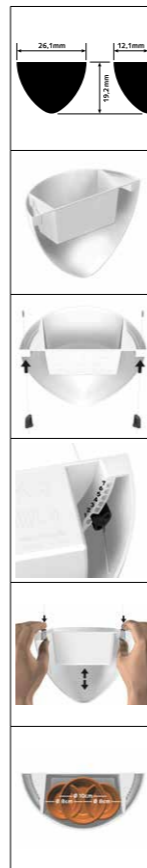

BOTANIQ

installation video

Make room for plants on the wall

There is always room for plants in your home or office. Create a surprising and dynamic effect with the Artiteq Botaniq hanging flowerpot. Hang your plants optimally with the stylish Botaniq with soft round shapes. The Botaniq comes with two 1mm perlon Twister hanging wires and two Micro Grip hooks, so you can easily hang it at the right height within Artiteq's hanging rail. The Botaniq hanging flowerpot can only be used in combination with a picture hanging rail. Choose your color and combine with several other hanging pots at different heights to give your interior an urban jungle and natural touch!

BOTANIQ COMPLETE SET

BOTANIQ WHITE 1,25 L

BOTANIQ GREEN 1,25 L

2X

MICRO GRIP 1mm

2X

TWISTER PERLON 1mm
150cm

1x

BOTANIQ HANGING FLOWERPOT
WHITE / GREEN*

SIZE*	261x192x121 mm	261x192x121 mm
MAX. WEIGHT	5 kg	5 kg
ARTICLE NO.	7600.110	7600.120

*COMPATIBLE FOR POT SIZE OF MAX. Ø10 cm