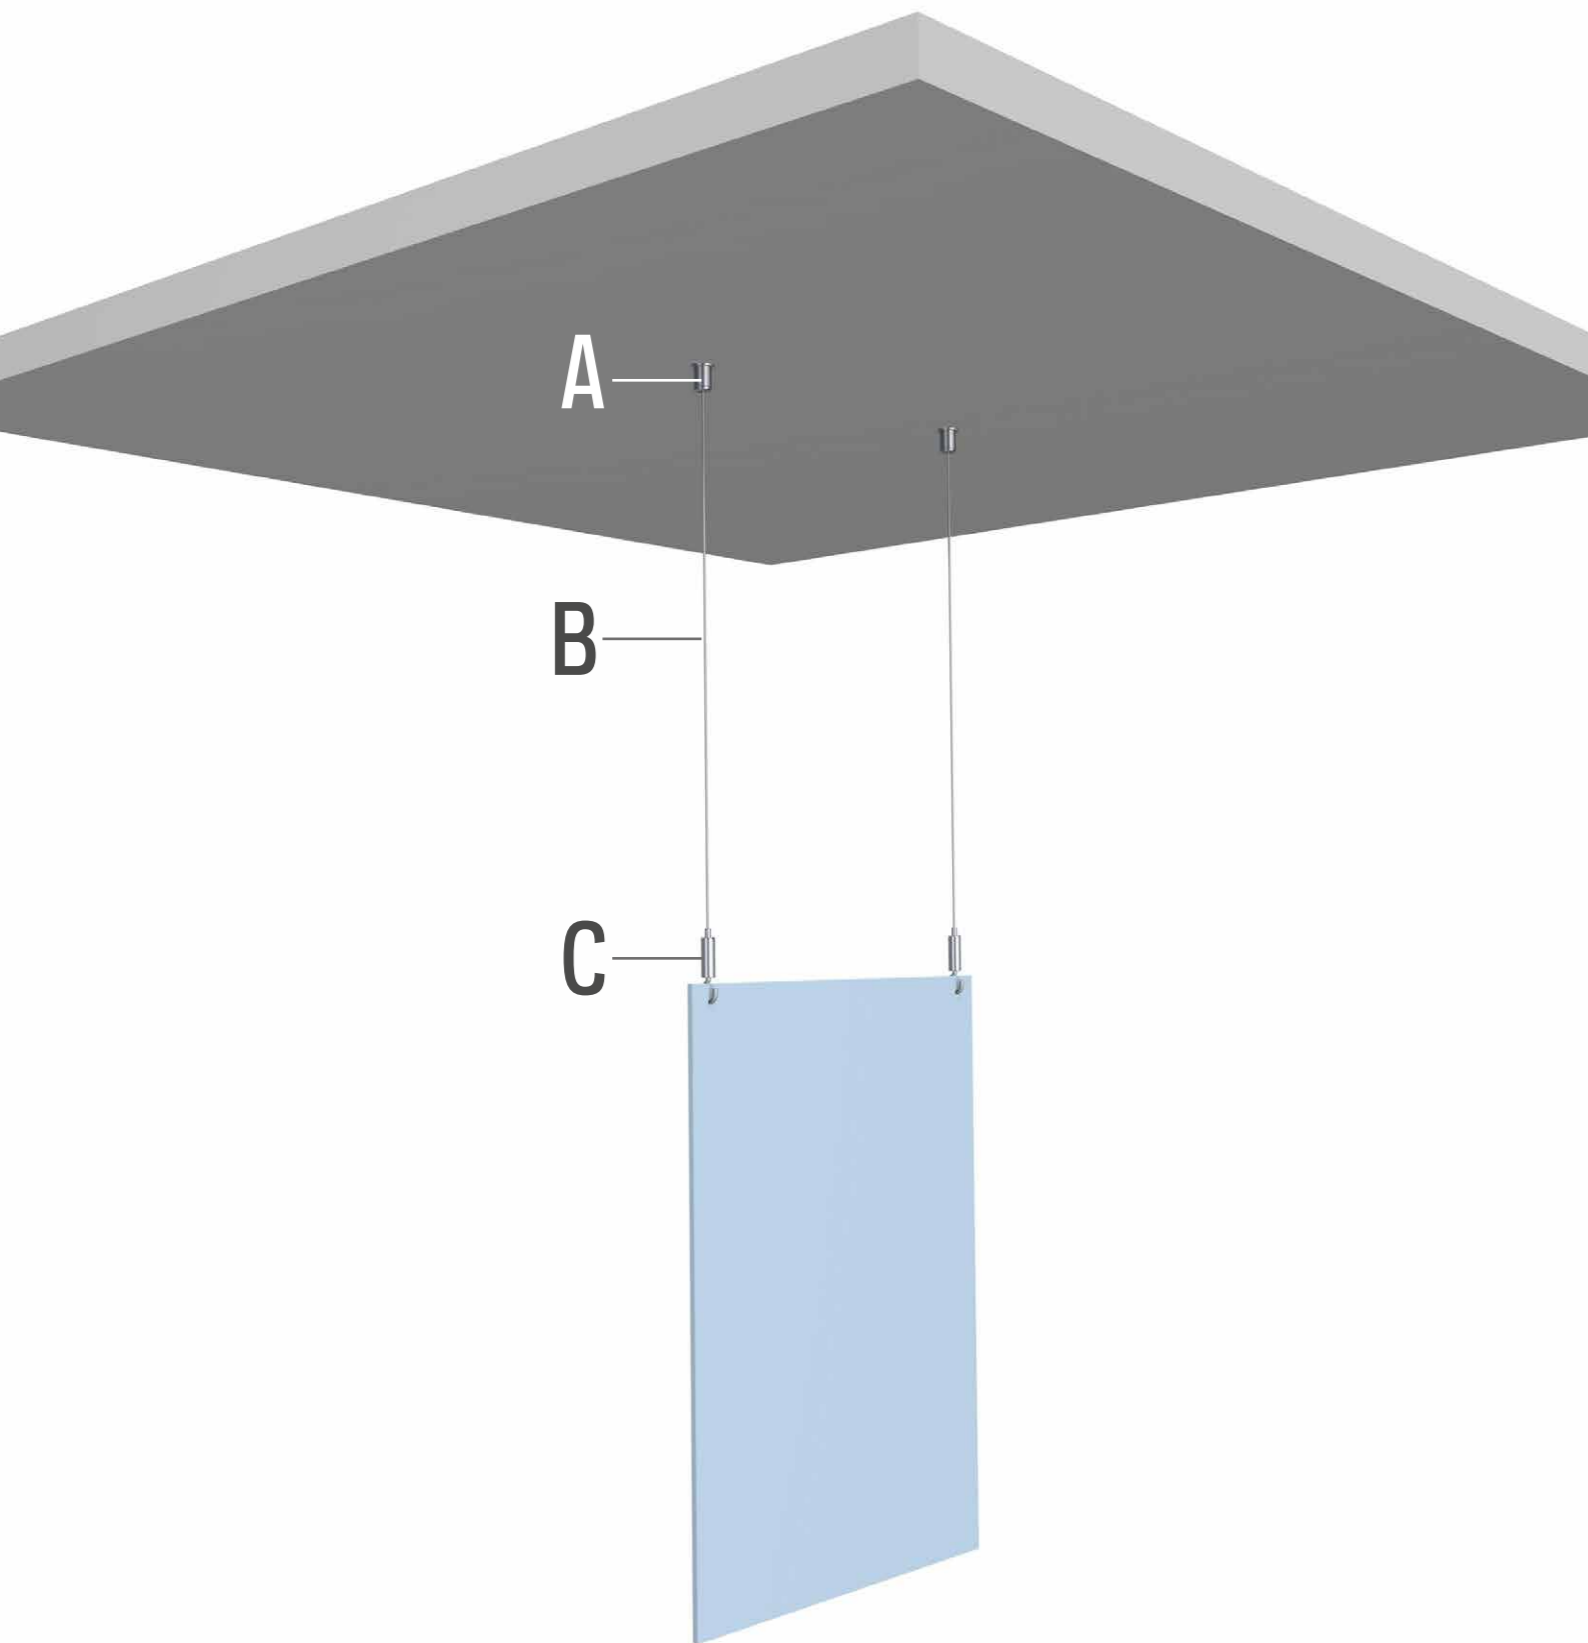

CEILING

COMBINATION SHOWN:
A2 + B2 + C3

POSSIBLE COMBINATIONS:
A1/A2 + B1/B2 + C1/C2/C3/C4/C5/C6/C7
A3 + B3/B4 + C1/C2/C3/C4/C5/C6/C7

CEILING

A			A2			A3
CEILING BRACKET BLACK CO1BL	FISCHER DUOPOWER 5X25 5 mm	SCREW 3,5 X 40 mm	CEILING BRACKET NICKEL CO1NI	FISCHER DUOPOWER 5X25 5 mm	SCREW 3,5 X 40 mm	CEILING SUSPENSION AUTO GRIP 1,2 mm CS01NI
7807.100	9.4934	9.4945	7807.110	9.4934	9.4945	7807.140

B		B3		B4	
STEELWIRE + SLIDER 1,2 mm 300 cm BLACK	STEELWIRE + SLIDER 1,2 mm 300 cm NICKEL	STEELWIRE 7 x 7 1,2 mm 10 m*	STEELWIRE BLACK 7 x 7 1,2 mm 3 m*		
7807.200	7807.210	7807.350	7807.360		

C						
C1	C2	C3	C4	C5	C6	C7
STEELWIRE HOOK AUTO GRIP 1,2 mm ST01BL	STEELWIRE HOOK AUTO GRIP 1,2 mm ST01NI	STEELWIRE HOOK AUTO GRIP 1,2 mm ST02NI	STEELWIRE HOOK AUTO GRIP 1,2 mm ST03NI	STEELWIRE CLAMPHOOK AUTO GRIP 1,2 mm STC01NI	STEELWIRE HOOK AUTO GRIP 1,2mm STD01NI NICKEL	STEELWIRE HOOK AUTO GRIP 1,2mm STD01BL BLACK
7807.010	7807.020	7807.030	7807.040	7807.050	7807.080	7807.070