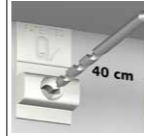

CLICK RAIL PRO

50
KG/M

10
YEAR
WARRANTY

3 CLIPS / M

The Click Rail Pro hanging system is the professional, heavy-duty version of the Click Rail. The rail is quick and easy to instal thanks to the Click&Connect clips, and can be mounted on the wall, flush against the ceiling. It is possible to mount the rail in such a way that the sliders for the hanging wire may be subtly hidden behind the rail. The Click Rail Pro picture hanging system has a maximum load capacity of 50 kg/m. Hanging heavy pictures and wall decorations is no problem with the Click Rail Pro. Click Rail Pro is a strong picture hanging system that you can trust when it comes to hanging your art on the wall. The hanging wires may be moved and clicked into the rail again at any desired location. This assures you of flexibility in what you display on your walls. Moving or replacing a work of art is fast and easy, and there's no risk of damaging the walls.