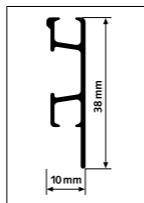

CLICK RAIL PRO

50
KG/M

10
YEAR
WARRANTY