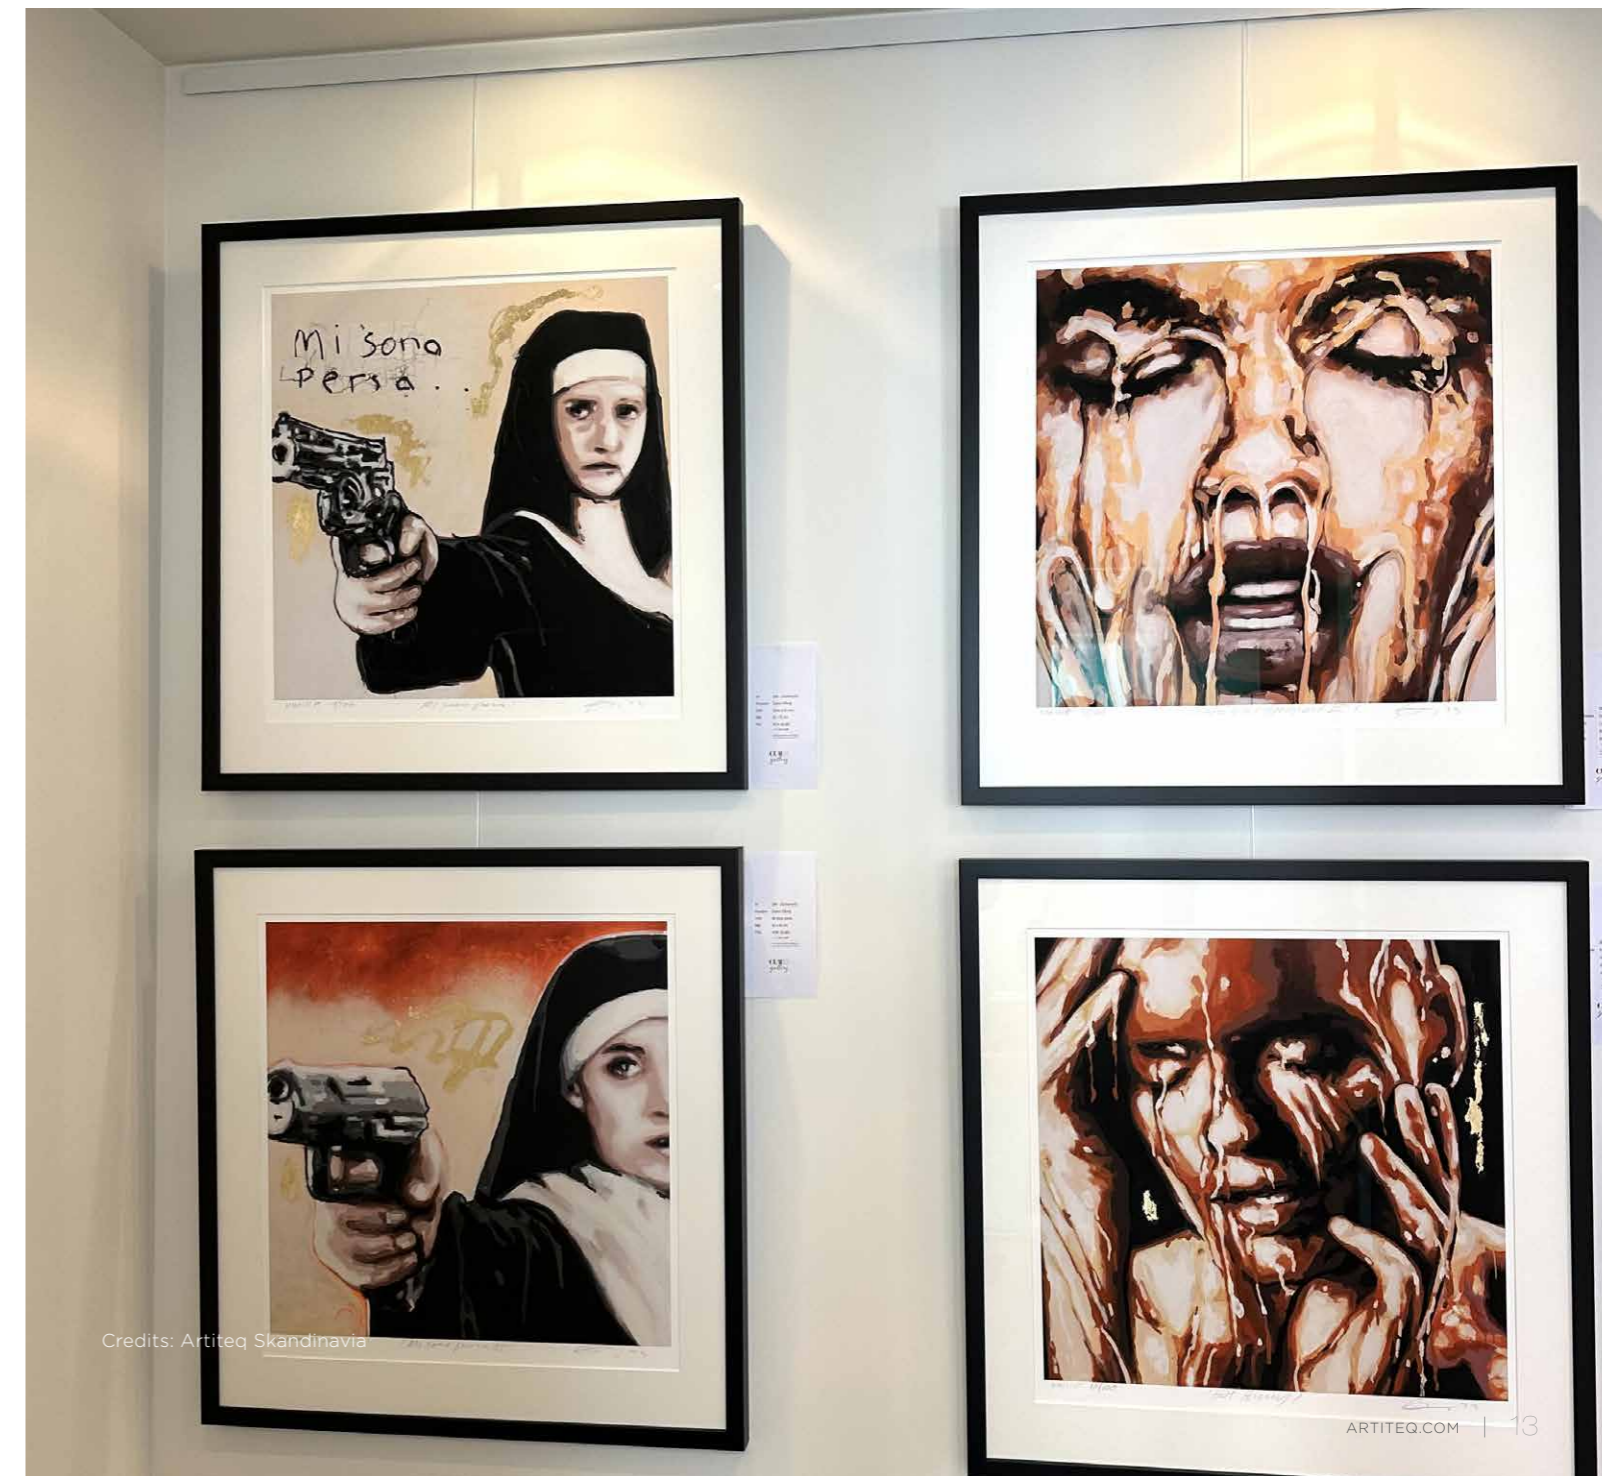

Credits: Artiteq Skandinavia