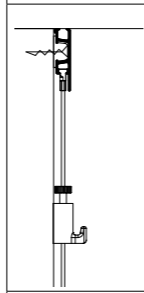

CLICK RAIL PRO

50
KG/M

10
YEAR
WARRANTY

3 CLIPS / M

The Click Rail Pro hanging system is the professional, heavy-duty version of the Click Rail. The rail is quick and easy to instal thanks to the Click&Connect clips, and can be mounted on the wall, flush against the ceiling. It is possible to mount the rail in such a way that the sliders for the hanging wire may be subtly hidden behind the rail. The Click Rail Pro picture hanging system has a maximum load capacity of 50 kg/m. Hanging heavy pictures and wall decorations is no problem with the Click Rail Pro. Click Rail Pro is a strong picture hanging system that you can trust when it comes to hanging your art on the wall. The hanging wires may be moved and clicked into the rail again at any desired location. This assures you of flexibility in what you display on your walls. Moving or replacing a work of art is fast and easy, and there's no risk of damaging the walls.

RAIL

CLICK RAIL PRO - WHITE PRIMER
RAL 9016

CLICK RAIL PRO - ALU BRUSHED

ARTICLE NO. 200 cm	05.05420	05.05320
ARTICLE NO. 300 cm	05.05430	05.05330
FASTENER KIT WHITE		FASTENER KIT GREY
ARTICLE NO. 200 cm	4067	4066
ARTICLE NO. 300 cm	4074	4073

CLICK RAIL PRO

installation
video

CONTENT FASTENER KIT

		QUANTITY 200 cm	QUANTITY 300 cm
9.4124	CLICK&CONNECT	6x	9x
9.4945	SCREW	6x	9x
9.4934	PLUG	6x	9x
9.4120 (WHITE) / 9.4121 (GREY)	END CAP	2x	2x
9.4122 (WHITE) / 9.4123 (GREY)	CORNER CONNECTOR	1x	1x
2387	INSTRUCTION	1x	1x