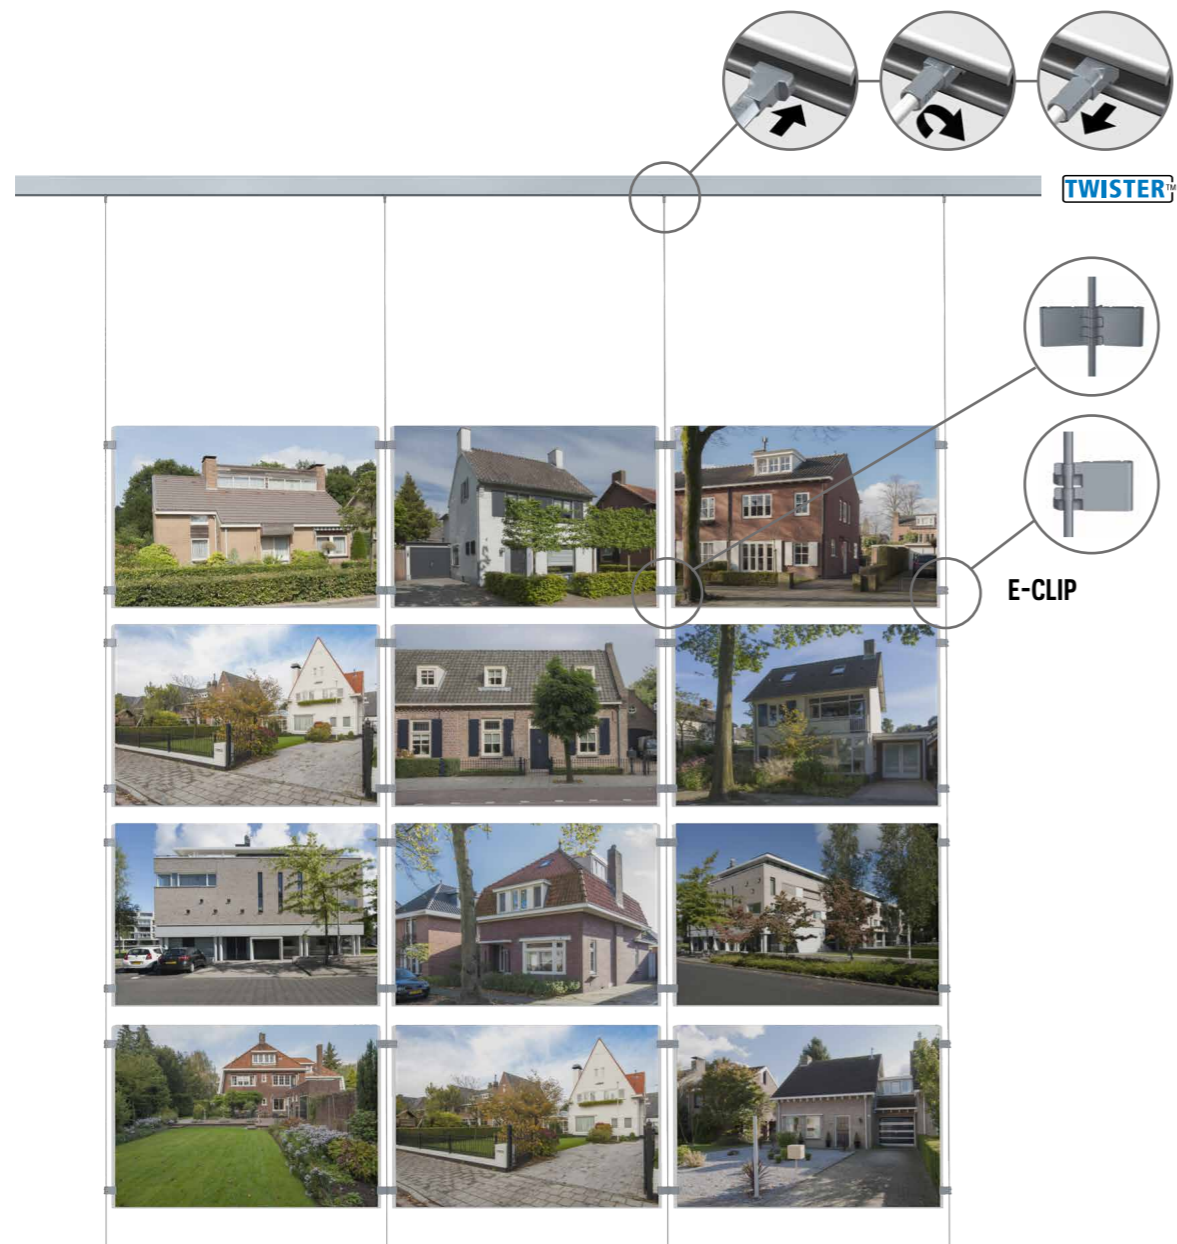

COMBINATION A

COMBINATION B

COMBINATION C

COMBINATION D

* TOTAL LENGTH OF CABLE TRANSFORMER 5m
 ** ONLY USABLE WITH APP 'CASAMBI'

DISPLAY IT FLEX

Display It: professional and orderly

The Display It presentation system gives you a professional and orderly way to display your announcements or documents. The system's acrylic frames are easy to mount and adjust to the desired height. Thanks to the E-Clip for Display It, you can change the contents of the acrylic frames in seconds. The clip also makes it easy to connect the frames to one another, making both horizontal and vertical displays possible. This display system is ideal for estate agents and is often used as a 'face wall' for photos of staff displayed on the wall in hospitals and other institutions. Display It is available in Flex and Fixed mounting models. The Display It Flex version is used in combination with a hanging rail and stainless steel rods that are easy to reposition along the rail.