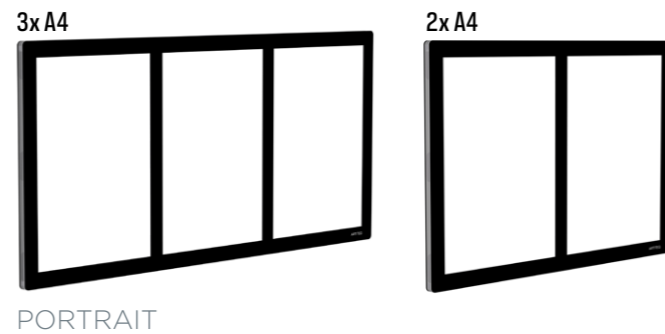

DISPLAY IT LED PANELS

The A3, A4, A2 and A1 LED panels can be used in landscape and portrait format. The 2x A4 and 3x A4 LED panels can only be used in portrait format. All LED panels are equipped with bright LED lighting. The steel cables run through an auto-grip mechanism through the LED panels, connecting these together. This gives a professional, streamlined display and allows the height of the panels to be quickly and easily adjusted. This system allows double-sided displays: translucent paper can be inserted into the front and back of the LED panels.

LED PANELS		
ARTICLE NO.	7700.004	A4 (landscape & portrait) 9 watt
ARTICLE NO.	7700.003	A3 (landscape & portrait) 17 watt
ARTICLE NO.	7700.002	A2 (landscape & portrait) 22 watt
ARTICLE NO.	7700.020	2x A4 (portrait only) 17 watt
ARTICLE NO.	7700.021	3x A4 (portrait only) 24 watt

PREMIUM NEVERTEAR BACKLIT PAPER		
xerox	7706.004	A4
	7706.003	A3

TRANSFORMERS		
TRANSFORMER*	TRANSFORMER DIMMABLE**	
60 VA	200 VA	150 VA
ARTICLE NO.	7730.060	7730.200 7730.150CA