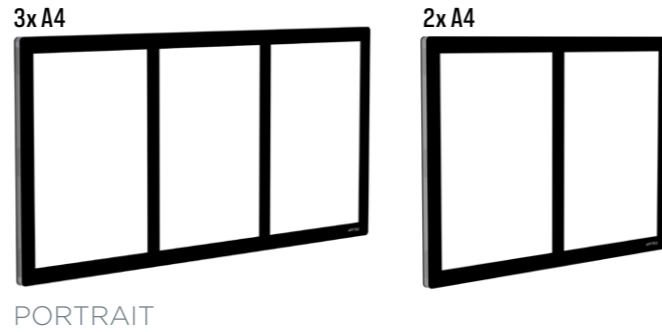

DISPLAY IT LED PANELS

The A3, A4, A2 and A1 LED panels can be used in landscape and portrait format. The 2x A4 and 3x A4 LED panels can only be used in portrait format. All LED panels are equipped with bright LED lighting. The steel cables run through an auto-grip mechanism through the LED panels, connecting these together. This gives a professional, streamlined display and allows the height of the panels to be quickly and easily adjusted. This system allows double-sided displays: translucent paper can be inserted into the front and back of the LED panels.

LED PANELS

ARTICLE NO.	7700.004	A4 (landscape & portrait)	9 watt
ARTICLE NO.	7700.003	A3 (landscape & portrait)	17 watt
ARTICLE NO.	7700.002	A2 (landscape & portrait)	22 watt
ARTICLE NO.	7700.020	2x A4 (portrait only)	17 watt
ARTICLE NO.	7700.021	3x A4 (portrait only)	24 watt

PREMIUM NEVERTEAR BACKLIT PAPER

xerox	7706.004	A4
	7706.003	A3

TRANSFORMERS

TRANSFORMER*	TRANSFORMER DIMMABLE**
60 VA	200 VA
ARTICLE NO. 7730.060	ARTICLE NO. 7730.200
	ARTICLE NO. 7730.150CA

* TOTAL LENGTH OF CABLE TRANSFORMER 5m
** ONLY USABLE WITH APP 'CASAMBI'