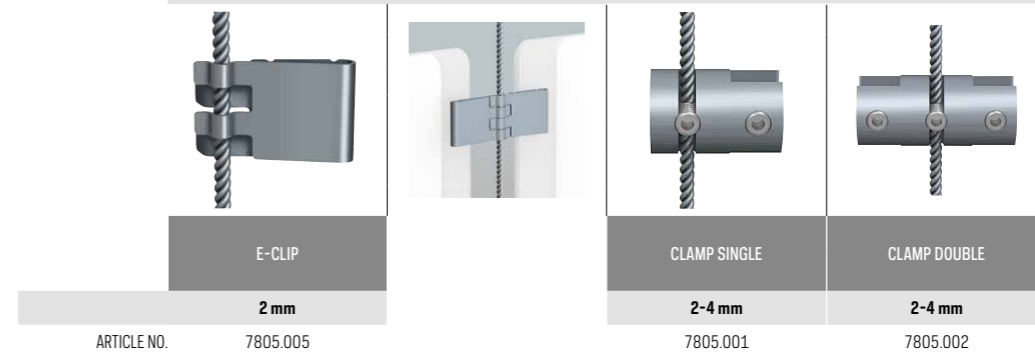

DISPLAY IT FIXED

Display It: professional and orderly

The Display It presentation system gives you a professional and orderly way to display your announcements or documents. The system's acrylic frames are easy to mount and adjust to the desired height. Thanks to the E-Clip for Display It, you can change the contents of the acrylic frames in seconds. The clip also makes it easy to connect the frames to one another, making both horizontal and vertical displays possible. This display system is ideal for estate agents and is often used as a 'face wall' for photos of staff displayed on the wall in hospitals and other institutions. Display It is available in Flex and Fixed mounting models. The Display It Flex version is used in combination with a hanging rail and stainless steel rods that are easy to reposition along the rail.

DISPLAY IT FIXED

SET STEELWIRE

CLAMPS

DISPLAYS

	ARTICLE NO.	7803.211	2 mm A4	30 x 21 cm LANDSCAPE
	ARTICLE NO.	7803.212	2 mm A4	21 x 30 cm PORTRAIT
	ARTICLE NO.	7803.301	2 mm A3	42 x 30 cm LANDSCAPE
	ARTICLE NO.	7803.302	2 mm A3	30 x 42 cm PORTRAIT

SPRING DISPLAY IT METAL

7805.006

ALL-IN SET