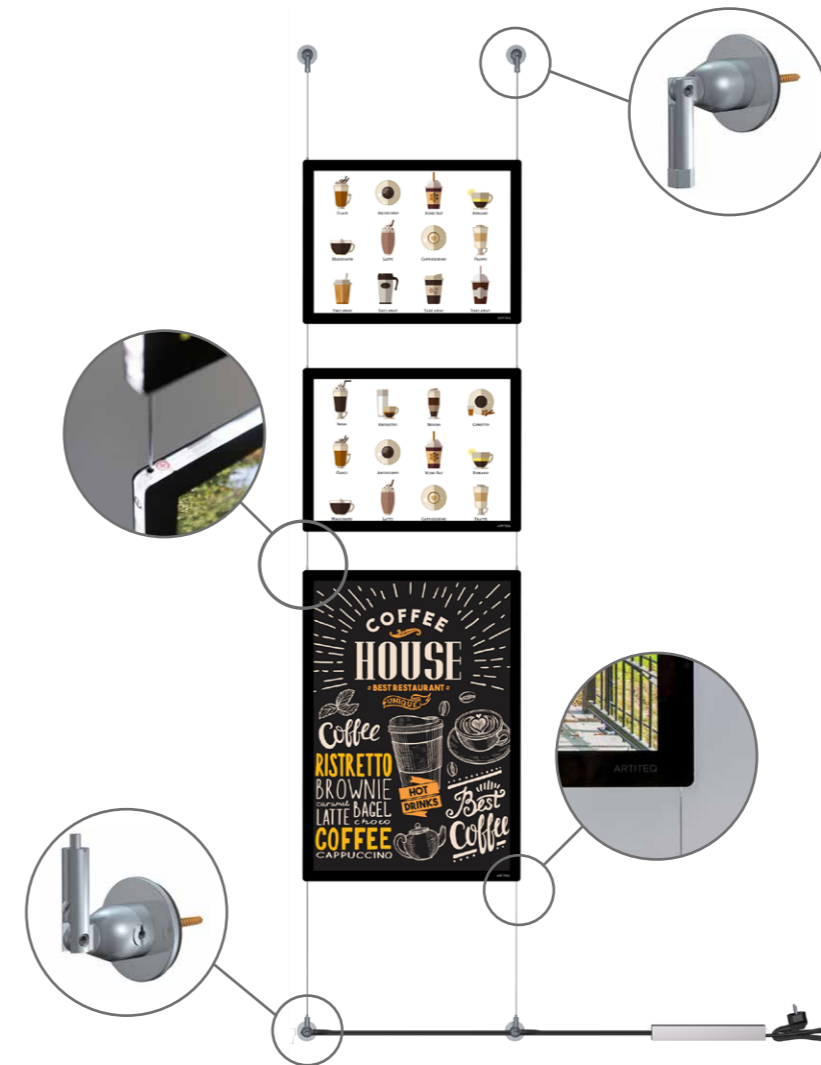

DISPLAY IT LED FLEX

Make a statement with LED panels

This cable system, with LED lighting, enables documents, products and services to be displayed perfectly. It is ideal as a display system in display cabinets, where the information can stand out both day and night! The rail can be mounted to the wall or the ceiling. The adaptors can be twisted into and out of the rail in an instant, allowing flexible use of the system.

installation video

RAIL

RAIL BLACK*	RAIL BLACK*	HANGING SET	POWER CONNECTOR SET	RAIL COVER CAP BLACK
183 cm	300 cm	2x 300 cm		82/37 x 82 mm
ARTICLE NO. 7720.183	7720.300	7710.010	7710.020	7740.019

*RAIL INCLUDES FASTENER MATERIAL AND END CAPS

DISPLAY IT LED FIXED

An eye-catcher on the wall

The Display It LED Fixed cable system is mounted to the wall or ceiling and because of the LED panels, this creates a striking display. Like the Flex version, the Display It LED Fixed can be used in display cabinets or in other places in a building. The content of the panels can be changed in no time.

SET STEELWIRE

HANGING SET
2x 300 cm
ARTICLE NO. 7710.030

DISPLAY IT LED PANELS

The A3, A4, A2 and A1 LED panels can be used in landscape and portrait format. The 2x A4 and 3x A4 LED panels can only be used in portrait format. All LED panels are equipped with bright LED lighting. The steel cables run through an auto-grip mechanism through the LED panels, connecting these together. This gives a professional, streamlined display and allows the height of the panels to be quickly and easily adjusted. This system allows double-sided displays: translucent paper can be inserted into the front and back of the LED panels.