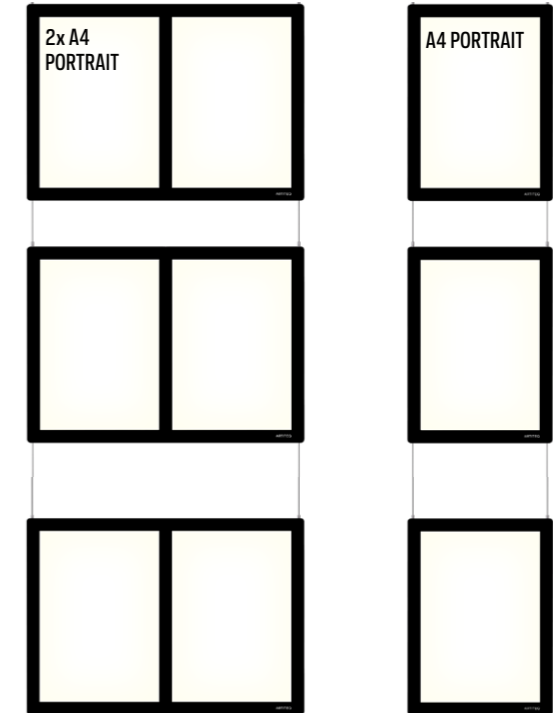

SET STEELWIRE

HANGING SET
2x 300 cm
ARTICLE NO. 7710.030

DISPLAY IT LED PANELS

The A3, A4, A2 and A1 LED panels can be used in landscape and portrait format. The 2x A4 and 3x A4 LED panels can only be used in portrait format. All LED panels are equipped with bright LED lighting. The steel cables run through an auto-grip mechanism through the LED panels, connecting these together. This gives a professional, streamlined display and allows the height of the panels to be quickly and easily adjusted. This system allows double-sided displays: translucent paper can be inserted into the front and back of the LED panels.

DISPLAY IT LED PANELS

POSSIBLE COMBINATIONS:

COMBINATION A

COMBINATION B

COMBINATION C

COMBINATION D

DISPLAY IT FIXED

Display It: professional and orderly