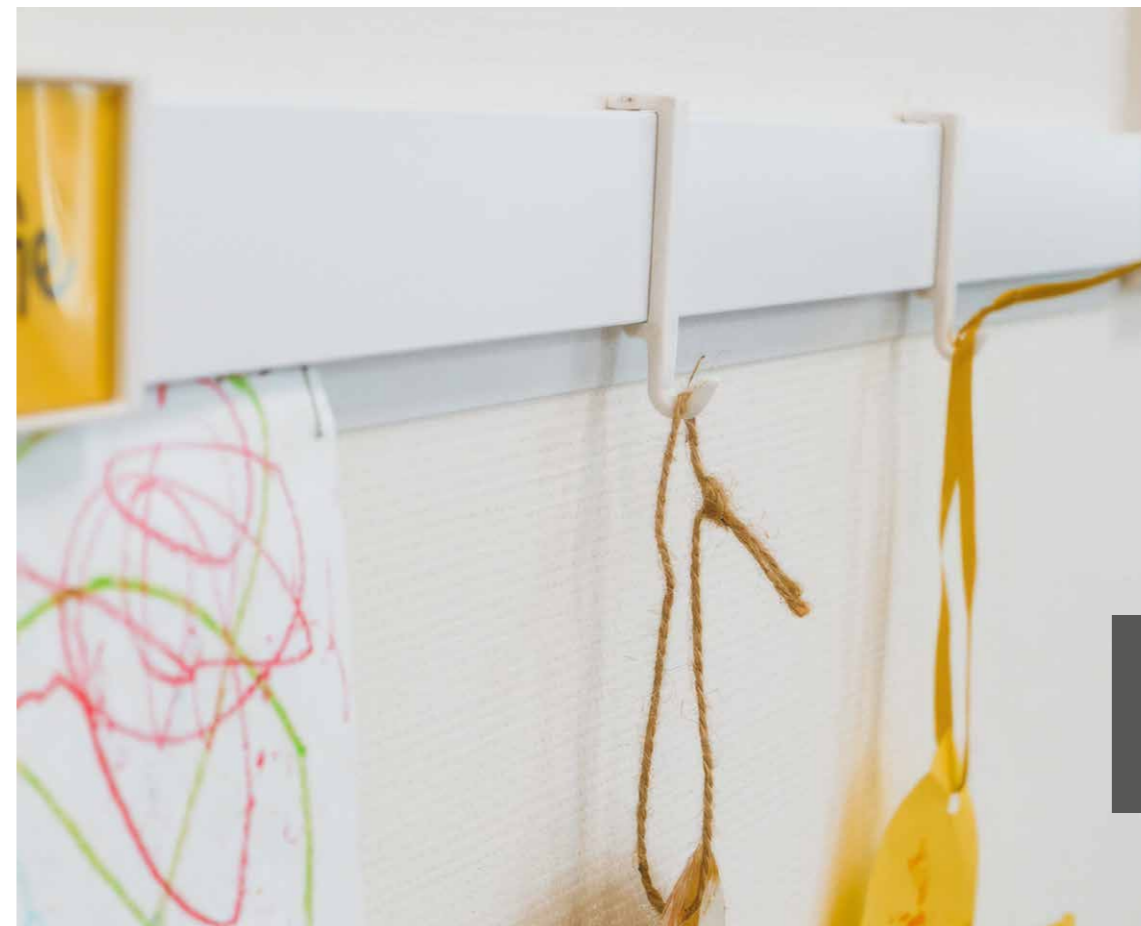

FLEXIBLE
MULTIFUNCTIONAL
EASE-OF-USE