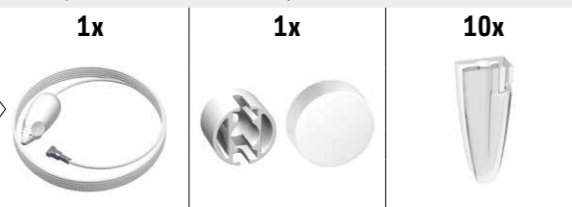

MISCELLANEOUS

PICTURE MOUSE

	PICTURE MOUSE WHITE	PICTURE MOUSE STEEL
	150 cm	150 cm
ARTICLE NO.	7805.014	7805.016
COMPATIBLE WITH ALL ARTITEQ PICTURE HANGING SYSTEMS		

Picture Mouse is a handy and original hanging cord for displaying several documents, such as cards and photos. It can also be used as a 'solo' version rather than as part of a picture hanging system. The Picture Mouse Solo system is simple to install by mounting the wall clip to the wall. The steel Picture Mouse cord can be inserted and is hung from the wall clip.

PICTURE MOUSE SOLO (COMPLETE SET)

	1x	1x	10x
PICTURE MOUSE SOLO	PICTURE MOUSE WHITE	WALL CLIP + COVER (WITH FASTENER MATERIAL)	PICTURE CLIP TRANSPARENT
	150 cm		
ARTICLE NO.	7840.100		

As well as the transparent clips, magnets can also be used on the Picture Mouse cord. The Mouse Magnets, available in white or in colour, combine perfectly with the Picture Mouse cord.