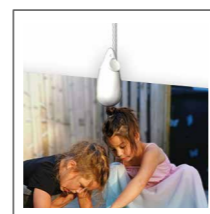

MISCELLANEOUS

PICTURE MOUSE

	PICTURE MOUSE WHITE	PICTURE MOUSE STEEL
	150 cm	150 cm
ARTICLE NO.	7805.014	7805.016
COMPATIBLE WITH ALL ARTITEQ PICTURE HANGING SYSTEMS		

Picture Mouse is a handy and original hanging cord for displaying several documents, such as cards and photos. It can also be used as a 'solo' version rather than as part of a picture hanging system. The Picture Mouse Solo system is simple to install by mounting the wall clip to the wall. The steel Picture Mouse cord can be inserted and is hung from the wall clip.

PICTURE MOUSE SOLO (COMPLETE SET)

	1x	1x	10x
PICTURE MOUSE SOLO	PICTURE MOUSE WHITE	WALL CLIP + COVER (WITH FASTENER MATERIAL)	PICTURE CLIP TRANSPARENT
	150 cm		
ARTICLE NO.	7840.100		

As well as the transparent clips, magnets can also be used on the Picture Mouse cord. The Mouse Magnets, available in white or in colour, combine perfectly with the Picture Mouse cord.