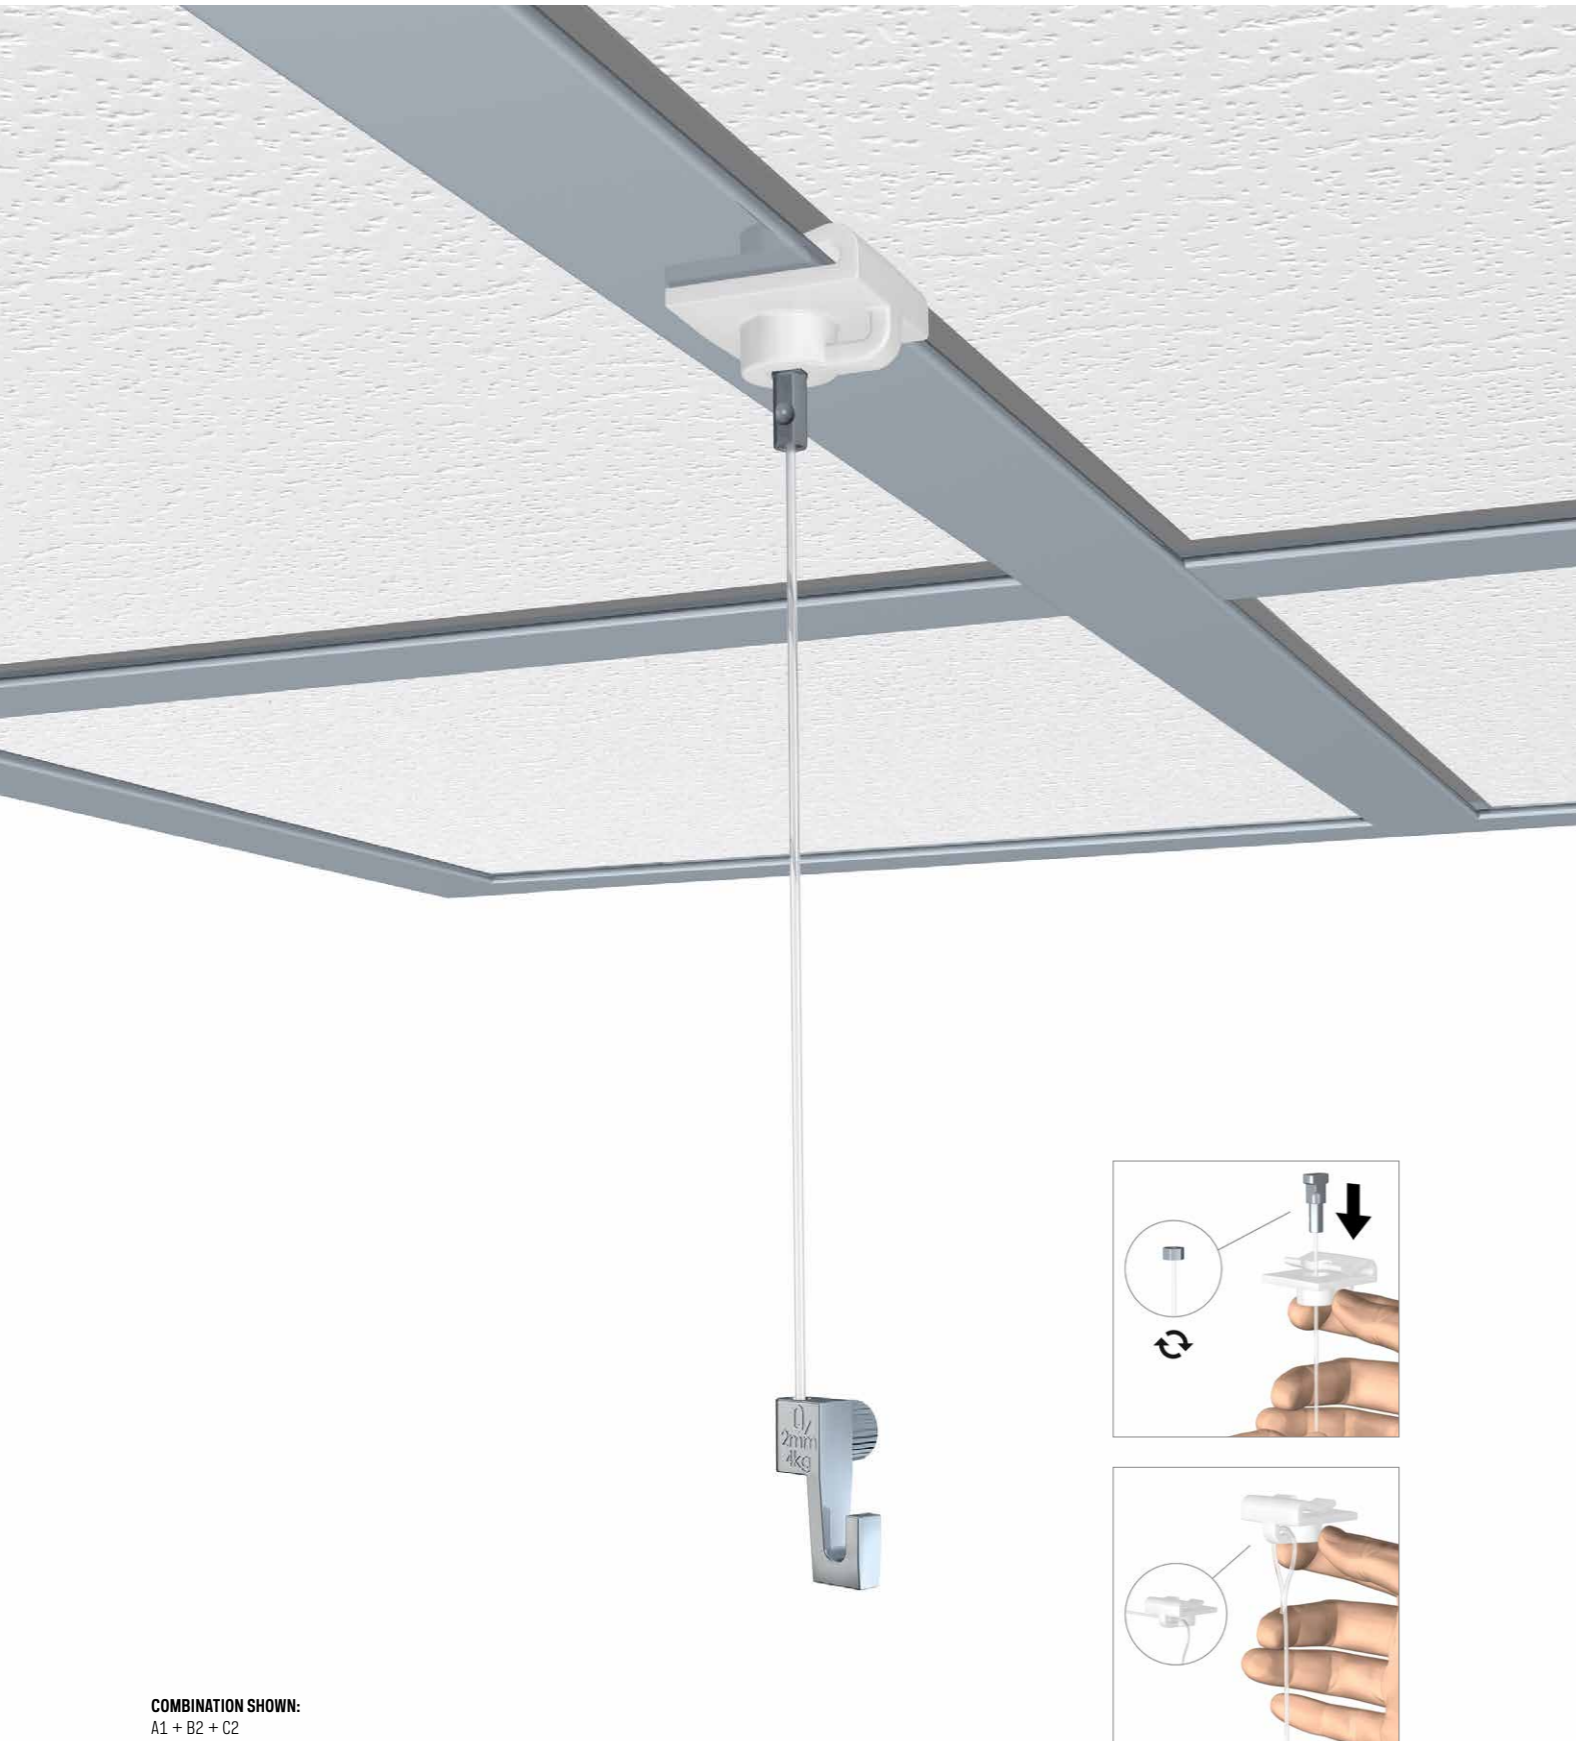

RECESSED CEILING CLIP

COMBINATION SHOWN:
A1 + B2 + C2

POSSIBLE COMBINATIONS:
A1 + B3 + C2
A1 + B2 + C2
A1 + B1 + C1
A1 + B4 + C2

RECESSED CEILING CLIP

A

A1

RECESSED CEILING CLIP ECO WHITE (MAX. 1KG)

7807.125

A2

NEW

RECESSED CEILING CLIP ECO BLACK (MAX. 1KG)

7807.126

B

B1

TWISTER 1 mm PERLON

30.21150 150 cm

30.21200 200 cm

30.21300 300 cm

B2

TWISTER 2 mm PERLON

09.23100 100 cm

09.23150 150 cm

09.23200 200 cm

09.23250 250 cm