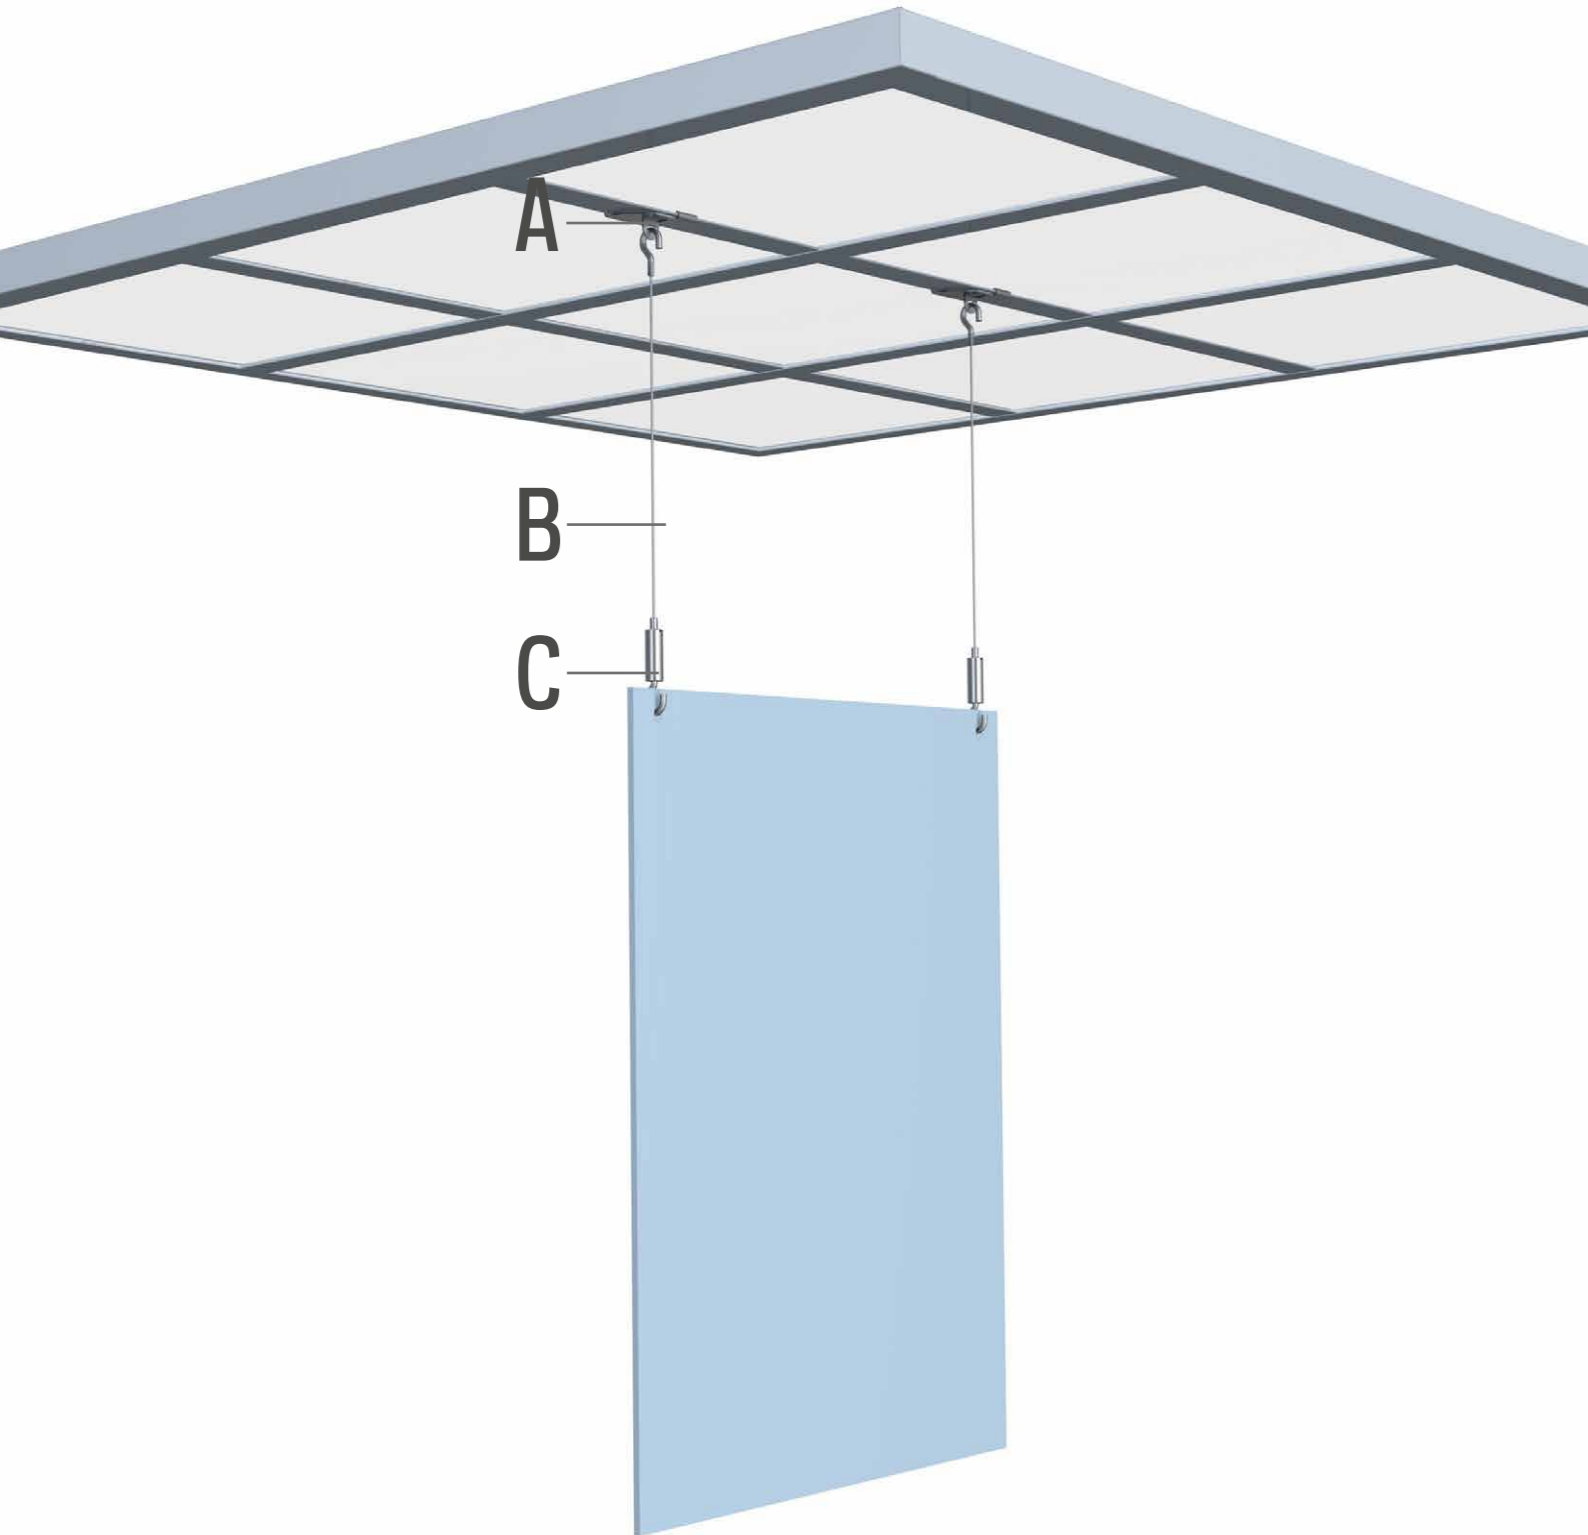

# RECESSED CEILING

**COMBINATION SHOWN:**  
A1 + B1 + C3

**POSSIBLE COMBINATIONS:**  
A1 + B1 + C1/C2/C3/C4/C5/C6/C7  
A2 + B2/B3 + C1/C2/C3/C4/C5/C6/C7

# RECESSED CEILING

<b>A</b>	A1	A2	A3 <b>NEW</b>				
	RECESSED CEILING CLIP 24 mm <b>7807.120</b>	RECESSED CEILING CLIP 24 mm + SUSPENSION AUTO GRIP 1,2 mm <b>7807.130</b>	RECESSED CEILING CLIP BLACK 24 mm <b>7807.121</b>				
<b>B</b>	B1	B2	B3				
	STEELWIRE + HOOK 1,2 mm 300 cm <b>7807.310</b>	STEELWIRE 7 x 7 1,2 mm 10 m* <b>7807.350</b>	STEELWIRE BLACK 7 x 7 1,2 mm 3 m* <b>7807.360</b>				
<b>C</b>	C1	C2	C3	C4	C5	C6	C7
	STEELWIRE HOOK AUTO GRIP 1,2 mm ST01BL <b>7807.010</b>	STEELWIRE HOOK AUTO GRIP 1,2 mm ST01NI <b>7807.020</b>	STEELWIRE HOOK AUTO GRIP 1,2 mm ST02NI <b>7807.030</b>	STEELWIRE HOOK AUTO GRIP 1,2 mm ST03NI <b>7807.040</b>	STEELWIRE CLAMPHOOK AUTO GRIP 1,2 mm STC01NI <b>7807.050</b>	STEELWIRE HOOK AUTO GRIP 1,2mm STD01NI NICKEL <b>7807.080</b>	STEELWIRE HOOK AUTO GRIP 1,2mm STD01BL BLACK <b>7807.070</b>
<b>D</b>	<b>COMPLETE SET</b>						
	<p>SET RECESSED CEILING 2x STEELWIRE 1,2 mm 300 cm + 2x RECESSED CEILING CLIP + 2x STEELWIRE HOOK <b>7807.510</b></p>						

\* CABLE CUTTER 7807.900 AVAILABLE FOR USE WITH STEELWIRE 7 x 7 1,2mm