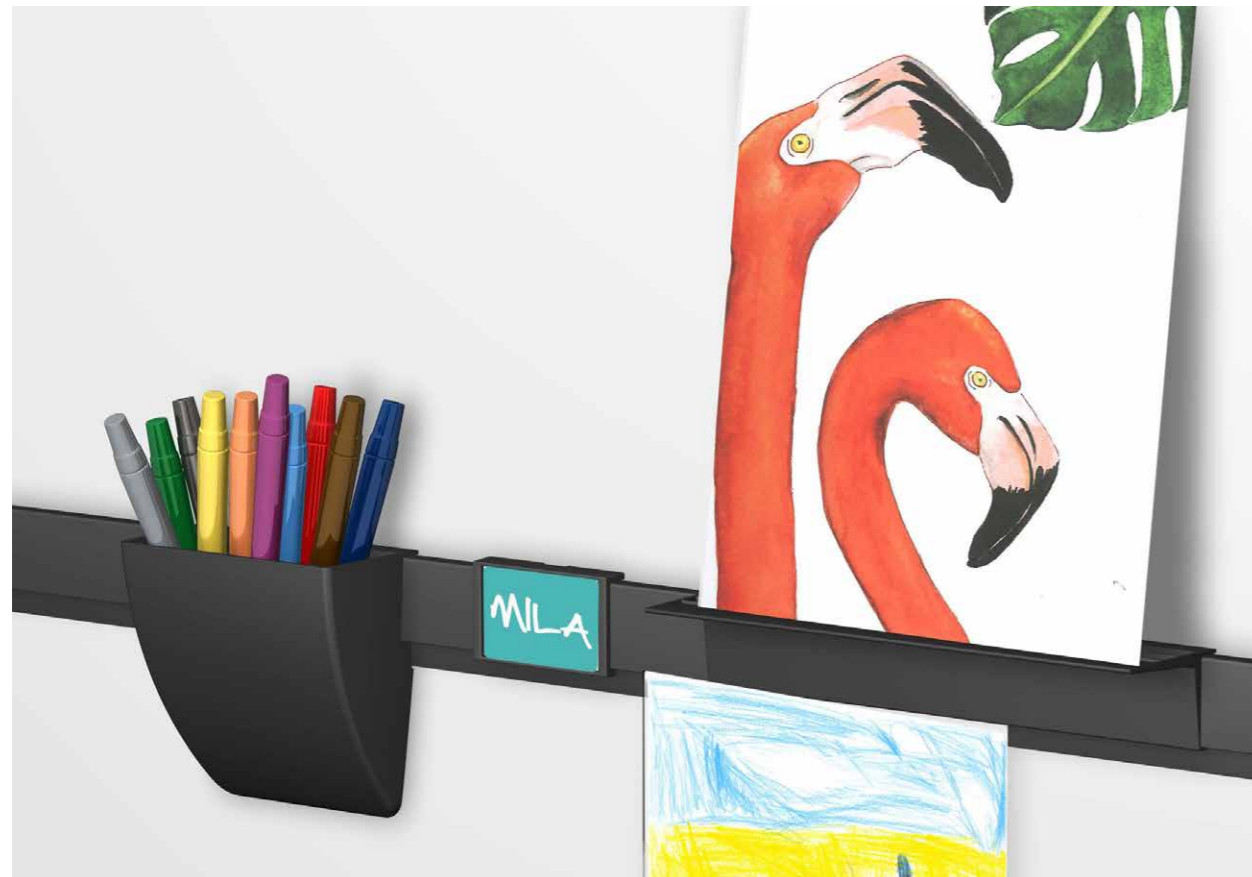

STORAGE CLIP AND SUPPORT CLIP

Two useful additional accessories

The Support Clip and Storage Clip are two useful additional accessories for on the Info Rail and Info Rail Magnetic.

Both accessories add an extra dimension and element to the Info Rail concept. With the Support Clip, you can easily present small crafts, greeting cards, small frames or paintings on canvas. The Support Clip is simply attached to the rail at any desired location. On the 6cm wide and 25cm long surface, changing small crafts, greeting cards or small frames is easy and quick.

The subtle grooves ensure that the presented products remain securely in place. The Storage Clip is a practical additional storage compartment for pens, markers or other small items. Just like the Support Clip, the Storage Clip is simply attached to the rail at any desired location. The stylish round shape has a timeless appeal. Both accessories are available in black and white.