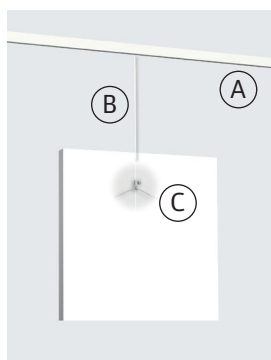

- Artiteq products are intended and developed for use in interior spaces with a normal climate (a temperature of 10-40C° and humidity of 30-70%). If interior spaces have a climate outside of the aforementioned ranges, or in the event of extreme conditions (for example, contact with chemicals), limitations may occur in the functionality of the products.
- The products must be assembled correctly, in accordance with the installation manual. Artiteq products can be attached to most standard surfaces, such as sand-lime brick, plaster and concrete and Artiteq offers the fixing materials required for these surfaces. For professional use and/or if there is any doubt about the suitability of the surface, we recommend consulting an installer. The installer is responsible for correct assembly, assessment of the surface/construction and for compliance with local laws and regulations.
- A picture hanging system comprises the following elements: rail (A), hanging wire (B) and hanging hook (C). Artiteq guarantees the functionality of the products because it carefully coordinates the various elements of a picture hanging system (rail, hanging wire and hook). The quality can only be guaranteed when original (Artiteq) products are combined correctly. The guarantee is null and void if there are combinations other than with the correct Artiteq products.

visit our website