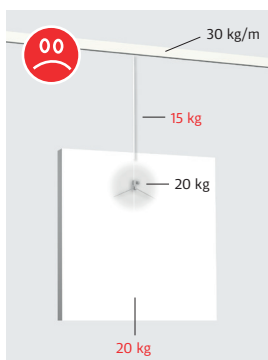

- Artiteq products are intended and developed for use in interior spaces with a normal climate (a temperature of 10-40C° and humidity of 30-70%). If interior spaces have a climate outside of the aforementioned ranges, or in the event of extreme conditions (for example, contact with chemicals), limitations may occur in the functionality of the products.
- The products must be assembled correctly, in accordance with the installation manual. Artiteq products can be attached to most standard surfaces, such as sand-lime brick, plaster and concrete and Artiteq offers the fixing materials required for these surfaces. For professional use and/or if there is any doubt about the suitability of the surface, we recommend consulting an installer. The installer is responsible for correct assembly, assessment of the surface/construction and for compliance with local laws and regulations.
- A picture hanging system comprises the following elements: rail (A), hanging wire (B) and hanging hook (C). Artiteq guarantees the functionality of the products because it carefully coordinates the various elements of a picture hanging system (rail, hanging wire and hook). The quality can only be guaranteed when original (Artiteq) products are combined correctly. The guarantee is null and void if there are combinations other than with the correct Artiteq products.

visit our website