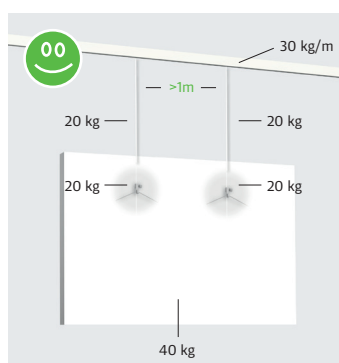

- Artiteq products are intended and developed for use in interior spaces with a normal climate (a temperature of 10-40C° and humidity of 30-70%). If interior spaces have a climate outside of the aforementioned ranges, or in the event of extreme conditions (for example, contact with chemicals), limitations may occur in the functionality of the products.
- The products must be assembled correctly, in accordance with the installation manual. Artiteq products can be attached to most standard surfaces, such as sand-lime brick, plaster and concrete and Artiteq offers the fixing materials required for these surfaces. For professional use and/or if there is any doubt about the suitability of the surface, we recommend consulting an installer. The installer is responsible for correct assembly, assessment of the surface/construction and for compliance with local laws and regulations.
- A picture hanging system comprises the following elements: rail (A), hanging wire (B) and hanging hook (C). Artiteq guarantees the functionality of the products because it carefully coordinates the various elements of a picture hanging system (rail, hanging wire and hook). The quality can only be guaranteed when original (Artiteq) products are combined correctly. The guarantee is null and void if there are combinations other than with the correct Artiteq products.

visit our website