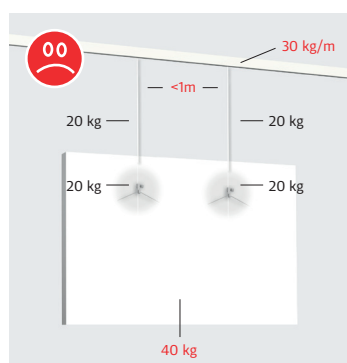

- Artiteq products are intended and developed for use in interior spaces with a normal climate (a temperature of 10-40C° and humidity of 30-70%). If interior spaces have a climate outside of the aforementioned ranges, or in the event of extreme conditions (for example, contact with chemicals), limitations may occur in the functionality of the products.
- The products must be assembled correctly, in accordance with the installation manual. Artiteq products can be attached to most standard surfaces, such as sand-lime brick, plaster and concrete and Artiteq offers the fixing materials required for these surfaces. For professional use and/or if there is any doubt about the suitability of the surface, we recommend consulting an installer. The installer is responsible for correct assembly, assessment of the surface/construction and for compliance with local laws and regulations.
- A picture hanging system comprises the following elements: rail (A), hanging wire (B) and hanging hook (C). Artiteq guarantees the functionality of the products because it carefully coordinates the various elements of a picture hanging system (rail, hanging wire and hook). The quality can only be guaranteed when original (Artiteq) products are combined correctly. The guarantee is null and void if there are combinations other than with the correct Artiteq products.

visit our website