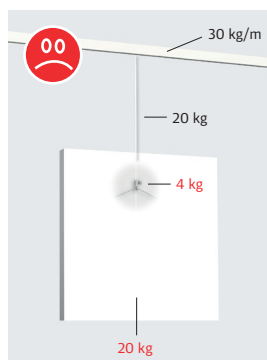

- Artiteq products are intended and developed for use in interior spaces with a normal climate (a temperature of 10-40C° and humidity of 30-70%). If interior spaces have a climate outside of the aforementioned ranges, or in the event of extreme conditions (for example, contact with chemicals), limitations may occur in the functionality of the products.
- The products must be assembled correctly, in accordance with the installation manual. Artiteq products can be attached to most standard surfaces, such as sand-lime brick, plaster and concrete and Artiteq offers the fixing materials required for these surfaces. For professional use and/or if there is any doubt about the suitability of the surface, we recommend consulting an installer. The installer is responsible for correct assembly, assessment of the surface/construction and for compliance with local laws and regulations.
- A picture hanging system comprises the following elements: rail (A), hanging wire (B) and hanging hook (C). Artiteq guarantees the functionality of the products because it carefully coordinates the various elements of a picture hanging system (rail, hanging wire and hook). The quality can only be guaranteed when original (Artiteq) products are combined correctly. The guarantee is null and void if there are combinations other than with the correct Artiteq products.

visit our website