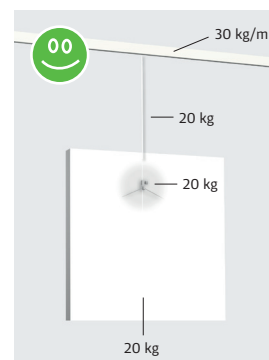

- Artiteq products are intended and developed for use in interior spaces with a normal climate (a temperature of 10-40C° and humidity of 30-70%). If interior spaces have a climate outside of the aforementioned ranges, or in the event of extreme conditions (for example, contact with chemicals), limitations may occur in the functionality of the products.
- The products must be assembled correctly, in accordance with the installation manual. Artiteq products can be attached to most standard surfaces, such as sand-lime brick, plaster and concrete and Artiteq offers the fixing materials required for these surfaces. For professional use and/or if there is any doubt about the suitability of the surface, we recommend consulting an installer. The installer is responsible for correct assembly, assessment of the surface/construction and for compliance with local laws and regulations.
- A picture hanging system comprises the following elements: rail (A), hanging wire (B) and hanging hook (C). Artiteq guarantees the functionality of the products because it carefully coordinates the various elements of a picture hanging system (rail, hanging wire and hook). The quality can only be guaranteed when original (Artiteq) products are combined correctly. The guarantee is null and void if there are combinations other than with the correct Artiteq products.

visit our website