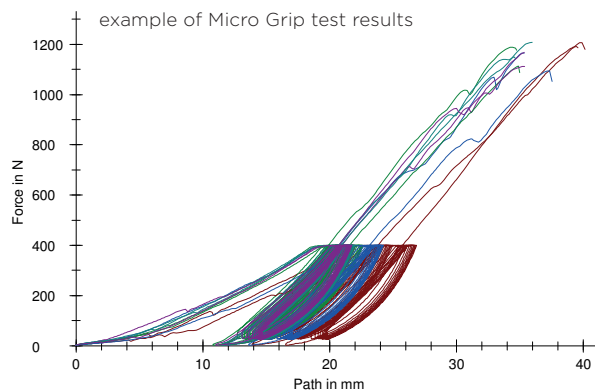

SAFETY

Artiteq has its own Research & Development department and generally develops all products with a Safety Factor of 3. In terms of products with higher safety risks (f.e. products which hang in open spaces not against walls) or when specific materials are used, this safety factor can even be 5 or higher.