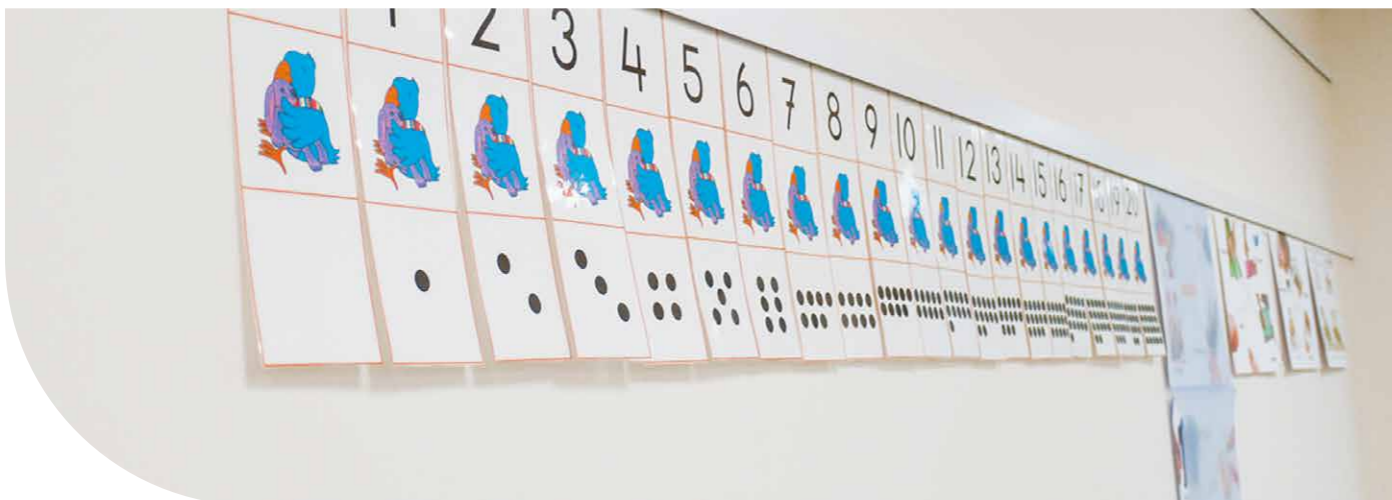

Senior Section Coordinator Thea Verbeek - primary school De Morgenster Sleeuwijk

"We hung the info rail both inside and outside the classroom. Inside, we hung them at child height. The system is so userfriendly that pupils can hang up and display their own artwork easily and in a neat and wellorganised way. It's a highly active system and everything just looks so neat and colourful."

Teacher Cor - Emousschool The Hague

INFO RAIL

indispensable hanging system for the classroom

Today a snowman, tomorrow a self-portrait

At school, something new happens every day - and this is reflected on the walls. But playful does not have to mean messy. A bit of order in the classroom is just as important. Info Rail offers the solution: a clear and stylish presentation system that neatly displays drawings and documents on the wall.

Once assembled, you have a solution that you will enjoy for years. No more wall damage from drawing pins or sticky tape, and new drawings can be put up in no time at all. Functional, durable and easy to use, exactly what a school needs.

ME-CLIP

handy, beautiful and personal

There is nothing more festive than children's artworks and schoolwork proudly displayed on the walls of the school. With eyes aglow, they point to their own creation, a moment of pride that becomes even more personal now thanks to the Info Rail Me-Clip. This special name clip, available in white and black, makes every piece of work unique and recognisable.