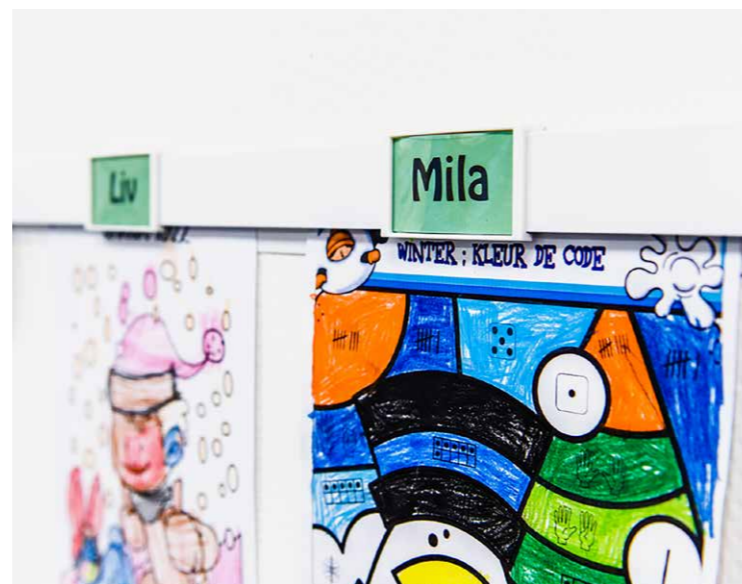

ME-CLIP

handy, beautiful and personal

There is nothing more festive than children's artworks and schoolwork proudly displayed on the walls of the school. With eyes aglow, they point to their own creation, a moment of pride that becomes even more personal now thanks to the Info Rail Me-Clip. This special name clip, available in white and black, makes every piece of work unique and recognisable.

With the Me-Clip, the Info Rail becomes not only functional, but also personal. Each child gets his or her own clip, on which their name can be written or designed. A small adjustment, but with a big impact: it adds a special touch to the presentation and makes the system fully customisable, time after time.

But the Me-Clip is not just for the kids. Teachers and administrators can also use it as a smart communication tool. Whether displaying announcements, important documents or creative projects, the Me-Clip offers a flexible and stylish solution.

With the Info Rail Me-Clip, you get more than just a hanging system. You create a space where pride, personality and functionality come together.