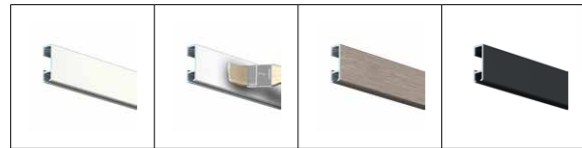

TWISTER HOOK IN COMBINATION WITH CLICK RAIL
for wall mounting

CLICK RAIL

picture hanging system wall mounting

30
KG/M

10
YEAR
WARRANTY

White
RAL9010

White/primer
RAL9016

Aluminium
brushed