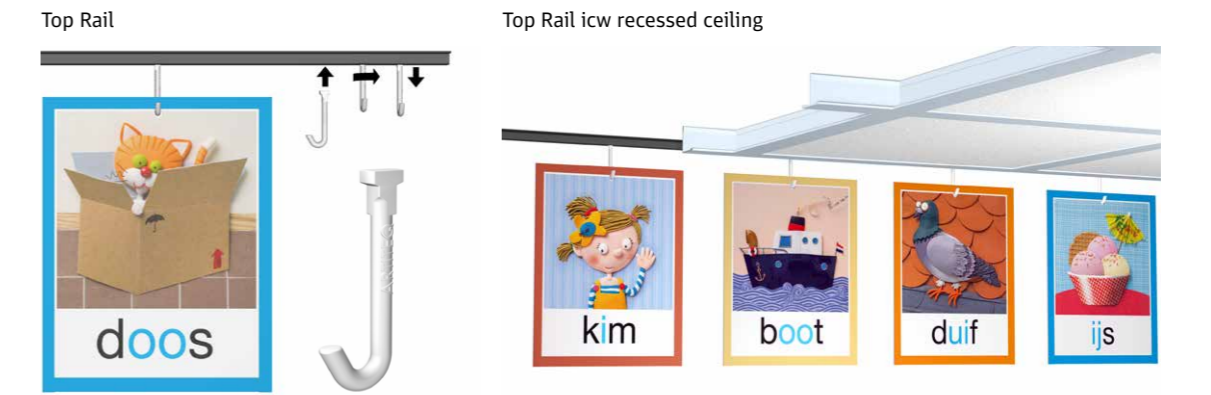

ME-CLIP / CLIP HANGER

convenient, attractive and personal

SUPPORT CLIP / STORAGE CLIP

the perfect presentation and a handy extra storage compartment

INFO RAIL MAGNETIC

the ideal classroom presentation system

>80_G

>2_{MM}

10
YEAR
WARRANTY

CARD RAIL
vertical presentation

INFO RAIL+
versatile presentation system

TENSION WIRE SET
a horizontal tension wire for drawings

TWISTER HOOK IN COMBINATION WITH TOP RAIL
for recessed ceilings