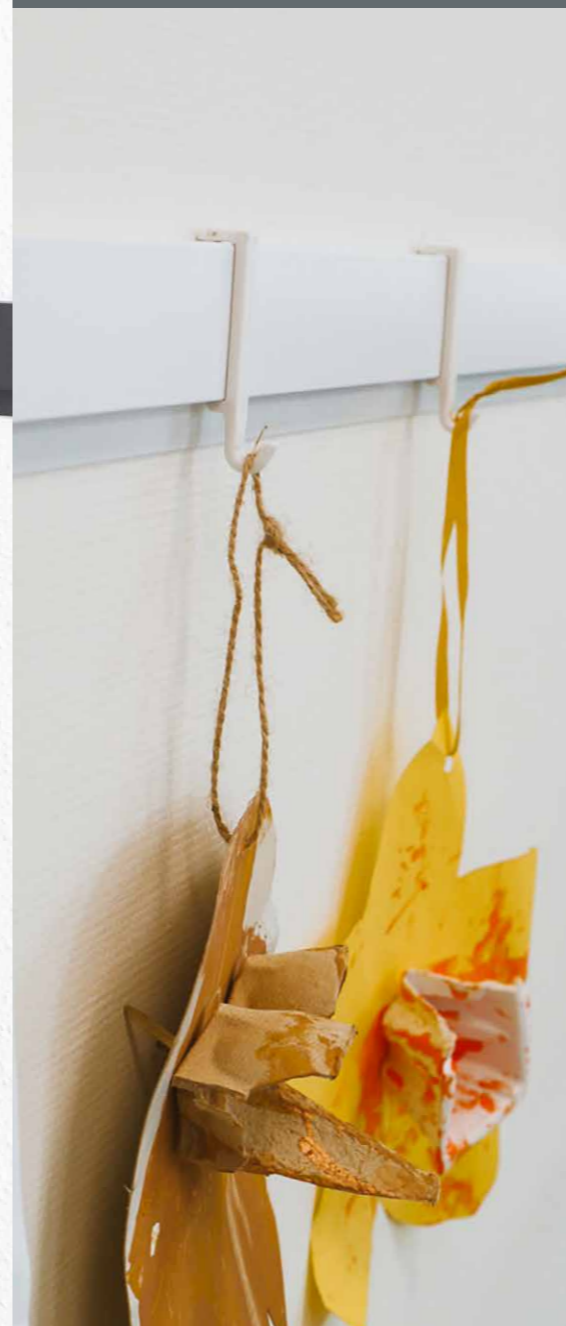

CLIP HANGER

a useful hook

School is a place buzzing with creativity. Children are in full crafting mode: a cheerful spider, a colourful boat made from a toilet roll or ice cream sticks, all inspired by seasons or themes. They want to proudly show off their creations, but where do you hang them so they can really shine?

The Clip Hanger makes this a piece of cake. This little hook, available in white and black, clicks effortlessly onto the Info Rail. Perfect for hanging crafts safely and stylishly. Combine it with the Me-clip and give each piece a personal touch, with the creator's name, for example.

This way, the children's artworks not only get a place of honour on the wall, but also the attention they deserve. A simple solution, a big difference and proud, happy children!