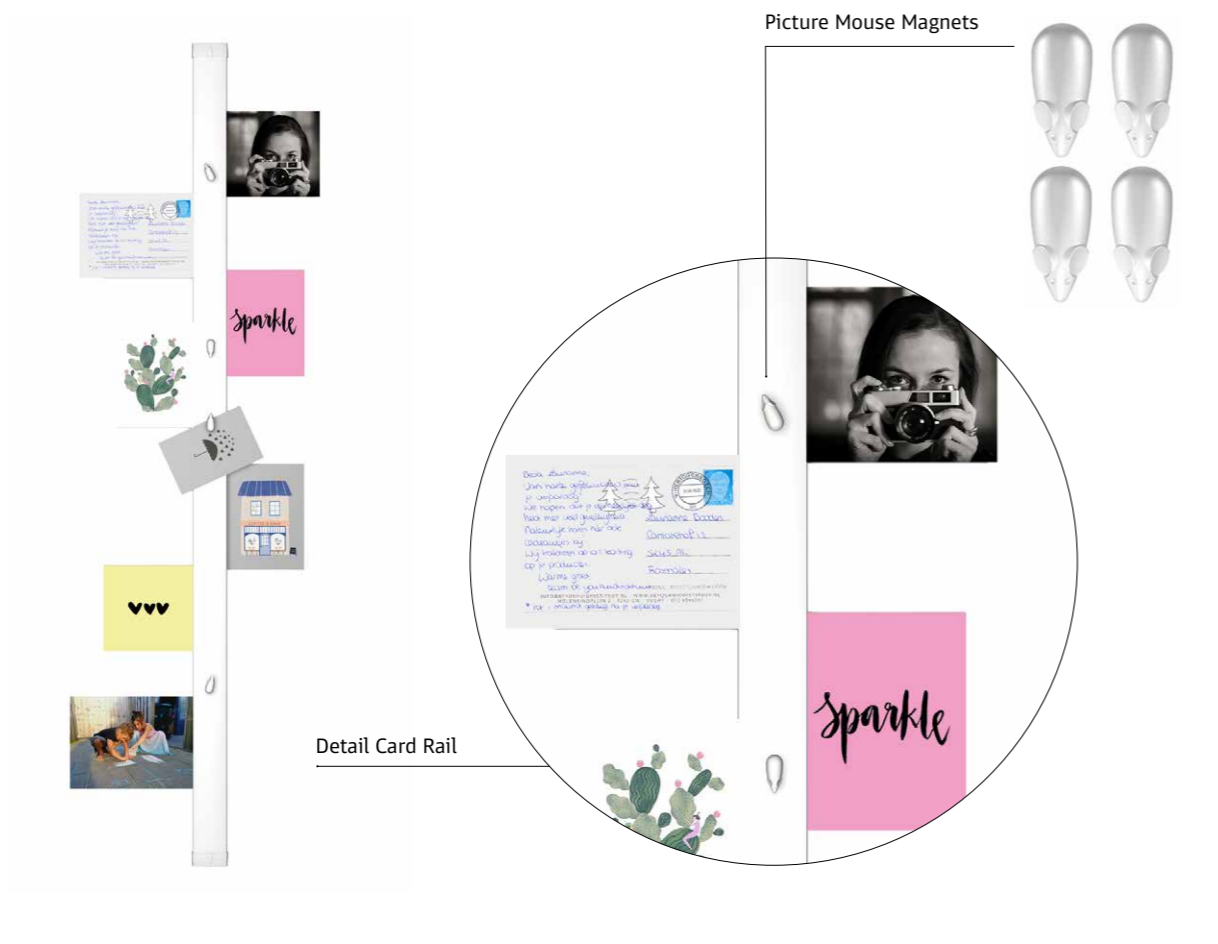

ME-CLIP / CLIP HANGER

convenient, attractive and personal

SUPPORT CLIP / STORAGE CLIP

the perfect presentation and a handy extra storage compartment

INFO RAIL MAGNETIC

the ideal classroom presentation system

>80_G

>2_{MM}

10
YEAR
WARRANTY

CARD RAIL
vertical presentation

INFO RAIL+
versatile presentation system

TENSION WIRE SET
a horizontal tension wire for drawings

TWISTER HOOK IN COMBINATION WITH TOP RAIL
for recessed ceilings