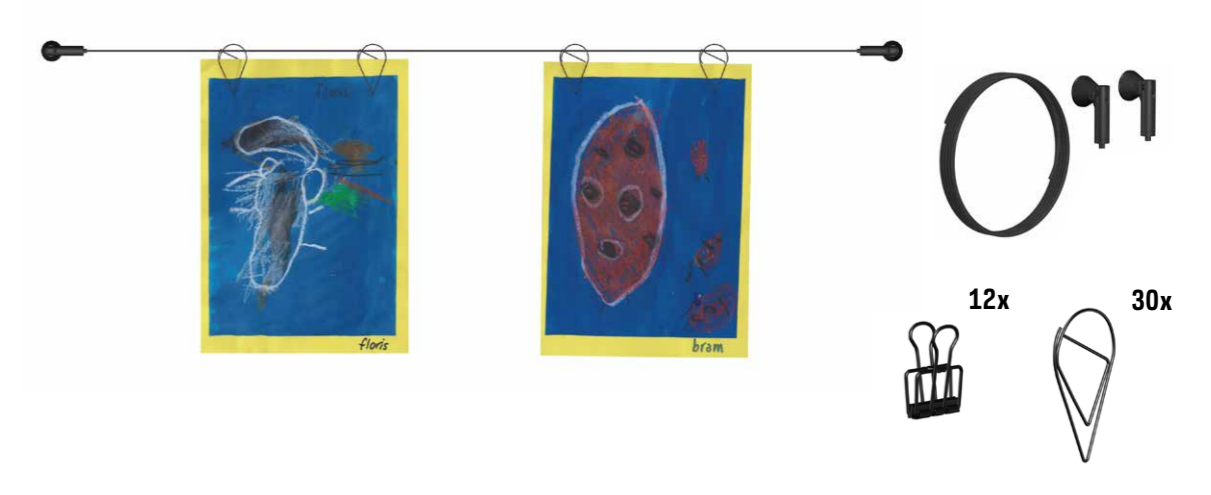

ME-CLIP / CLIP HANGER

convenient, attractive and personal

SUPPORT CLIP / STORAGE CLIP

the perfect presentation and a handy extra storage compartment

INFO RAIL MAGNETIC

the ideal classroom presentation system

>80_G

>2_{MM}

10
YEAR
WARRANTY

CARD RAIL
vertical presentation

INFO RAIL+
versatile presentation system

TENSION WIRE SET
a horizontal tension wire for drawings

TWISTER HOOK IN COMBINATION WITH TOP RAIL
for recessed ceilings

TWISTER HOOK IN COMBINATION WITH CLICK RAIL
for wall mounting

CLICK RAIL

picture hanging system wall mounting

30
KG/M

10
YEAR
WARRANTY

White
RAL9010

White/primer
RAL9016

Aluminium
brushed