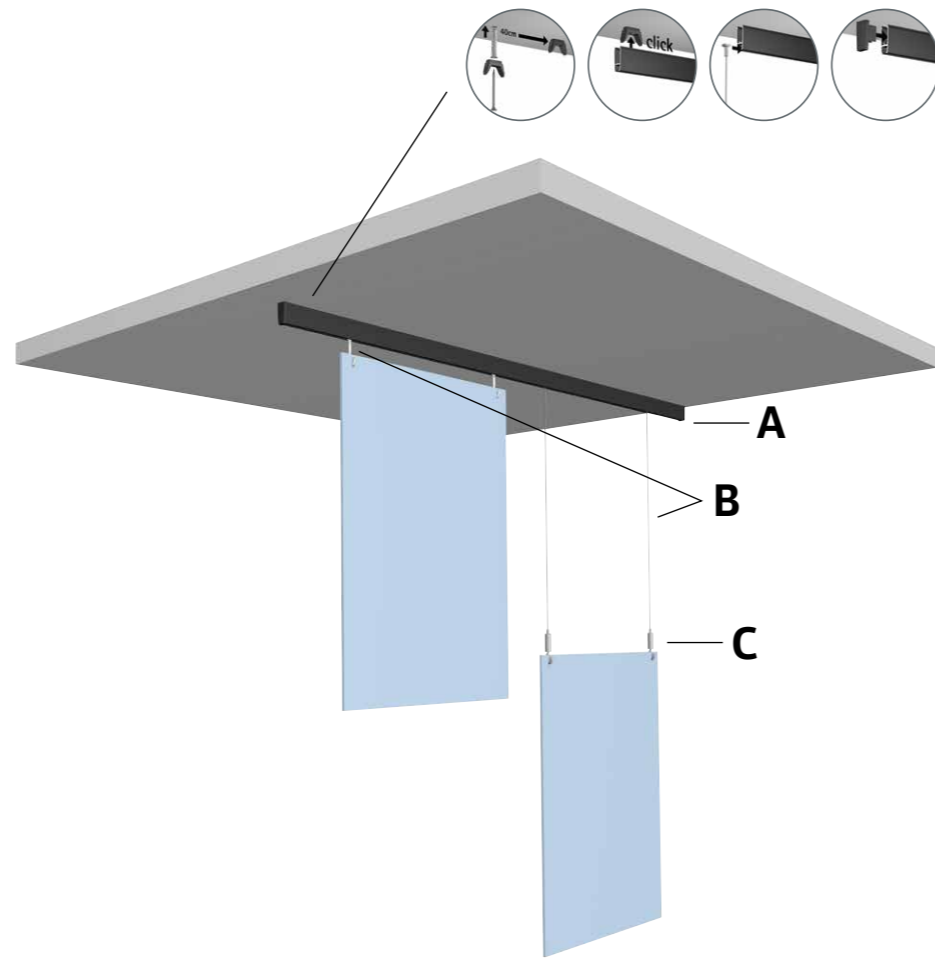

XPO RAIL

A		A		 20 KG/M		
XPO rail 200 cm black	XPO rail 200 cm white primer					
05.15201	05.15200					
A						
End cap XPO rail black	End cap XPO rail white	Clip click&connect XPO rail	Fischer duopower 5 x 25 5 mm	Screw 3.5 x 40 mm	Fastener kit XPO rail white 200 cm	Fastener kit XPO rail black/alu 200 cm
05.15030	05.15020	05.15010	9.4934	9.4945	5092	5093
B		B2		B3		
Steelwire + slider 1,2 mm 300 cm black	Steelwire + slider 1,2 mm 300 cm nickel	Twister hook				
7807.200	7807.210	9.4510				
C						
Steelwire hook auto grip 1,2 mm st01bl	Steelwire hook auto grip 1,2 mm st01ni	Steelwire hook auto grip 1,2 mm st02ni	Steelwire hook auto grip 1,2 mm st03ni	Steelwire clamphook auto grip 1,2 mm stc01ni	Steelwire hook auto grip 1,2 mm std01ni nickel	Steelwire hook auto grip 1,2 mm std01bl black
7807.010	7807.020	7807.030	7807.040	7807.050	7807.080	7807.070

installation video

* CONTENT FASTENER KIT

		Number 200 cm
05.15010	Clip XPO rail	6x
9.4934	Plug fischer 5 mm	6x
9.4945	Screw tbv plug fischer 5 mm	6x
05.15020 / 05.15030	End cap xpo rail white/black	2x
2639	Instruction	1x