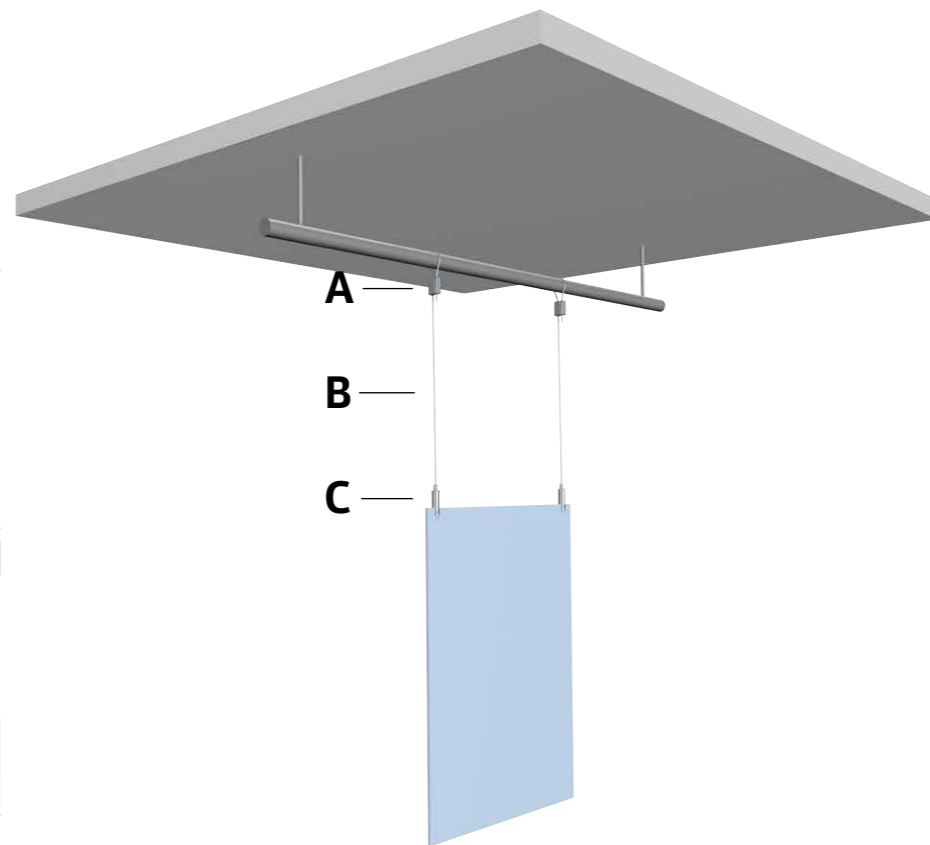

LOOP HANGER

A

Loop hanger
1,0 - 1,5 mm
7805.052

B

B1 **B2**

Steelwire
7 x 7,1,2 mm 10 m* **7807.350**   Steelwire black
7 x 7,1,2 mm 3 m* **7807.360**

C

C1	C2	C3	C4	C5	C6	C7
Steelwire hook auto grip 1,2 mm st01bl	Steelwire hook auto grip 1,2 mm st01ni	Steelwire hook auto grip 1,2 mm st02ni	Steelwire hook auto grip 1,2 mm st03ni	Steelwire clamphook auto grip 1,2 mm stc01ni	Steelwire hook auto grip 1,2 mm std01ni nickel	Steelwire hook auto grip 1,2 mm std01bl black
7807.010	7807.020	7807.030	7807.040	7807.050	7807.080	7807.070

D

COMPLETE SET 1	COMPLETE SET 1
Set loop hanger steelwire 1,2 mm 300 cm + hook	Set loop hanger steelwire 1,2 mm 300cm + loop
7840.300	7840.310

COMPLET SETS

1 **Special OFFER** Limited Time

2 **COME IN WE'RE OPEN**

* Cable cutter 7807.900 available for use with steelwire 7 x 7,1,2 mm.