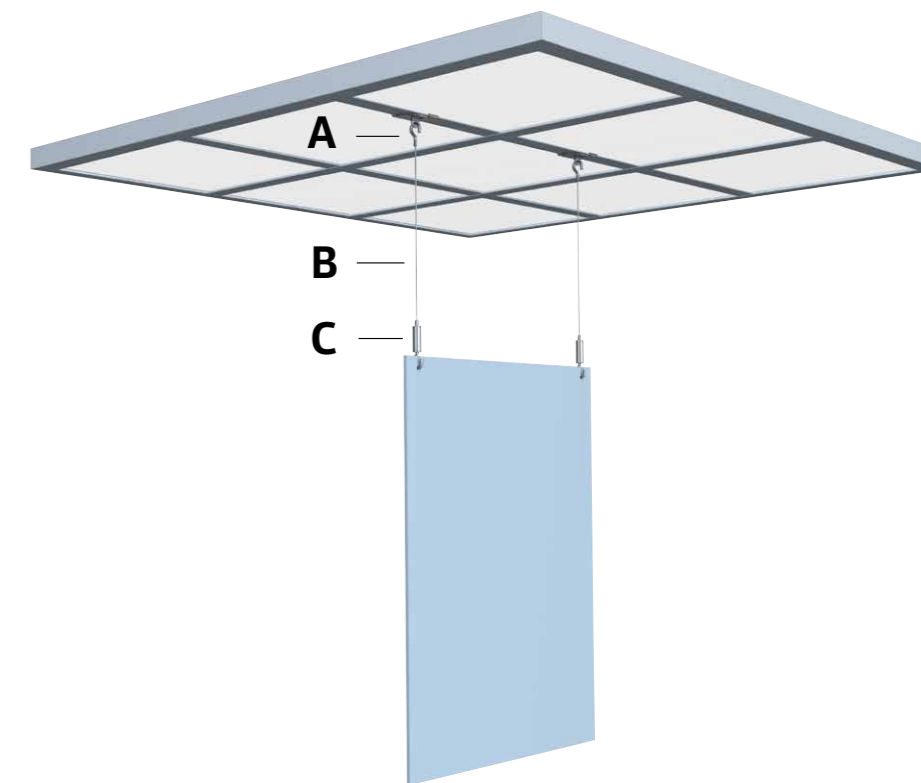

COMBINATION SHOWN: A1 + B1 + C3

POSSIBLE COMBINATIONS: A1 + B1 + C1/C2/C3/C4/C5/C6/C7
A2 + B2/B3 + C1/C2/C3/C4/C5/C6/C7