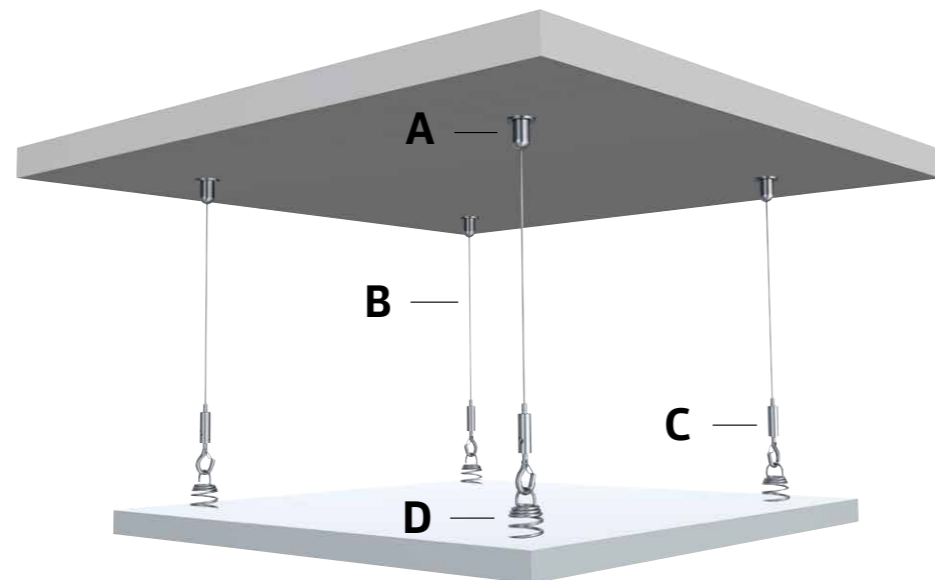

CEILING ACOUSTIC

A1			A2			A3
Ceiling bracket black c01bl	Fischer duopower 5 x 25 5 mm	Screw 3,5 x 40 mm	Ceiling bracket nickel C01ni	Fischer duopower 5 x 25 5 mm	Screw 3,5 x 40 mm	Ceiling suspension Auto grip 1,2 mm cs01ni
7807.100	9.4934	9.4945	7807.110	9.4934	9.4945	7807.140

B1	B2	B3	B4
Steelwire + slider 1,2 Mm 300 cm black	Steelwire + slider 1,2 Mm 300 cm nickel	Steelwire 7 X 7 1,2 mm 10 m*	Steelwire black 7 X 7 1,2 mm 3 m*
7807.200	7807.210	7807.350	7807.360

C1	C2	C3	C4
Steelwire hook auto grip 1,2 mm st01bl	Steelwire hook auto grip 1,2 mm st01ni	Steelwire hook auto grip 1,2 mm st02ni	Steelwire hook auto grip 1,2 mm st03ni
7807.010	7807.020	7807.030	7807.040

D
Acoustic spring 01-Ni
7807.400

* Cable cutter 7807.900 available for use with steelwire 7 x 7 1,2 mm.

COMBINATION SHOWN: A2 + B2 + C4 + D

POSSIBLE COMBINATIONS: A1/A2 + B1/B2 + C1/C2/C3/C4 + D
A3 + B3/B4 + C1/C2/C3/C4 + D

RECESSED CEILING

A1	A2	A3
Recessed ceiling clip 24 mm	Recessed ceiling clip 24 mm + suspension auto grip 1,2 mm	Recessed ceiling clip black 24 mm
7807.120	7807.130	7807.121

B1	B2	B3
Steelwire + hook 1,2 mm 300 cm	Steelwire 7 x 7 1,2 mm 10 m*	Steelwire black 7 x 7 1,2 mm 3 m*
7807.310	7807.350	7807.360

C1	C2	C3	C4	C5	C6	C7
Steelwire hook auto grip 1,2 mm st01bl	Steelwire hook auto grip 1,2 mm st01ni	Steelwire hook auto grip 1,2 mm st02ni	Steelwire hook auto grip 1,2 mm st03ni	Steelwire clamphook auto grip 1,2 mm stc01ni	Steelwire hook auto grip 1,2 mm std01ni nickel	Steelwire hook auto grip 1,2 mm std01bl black
7807.010	7807.020	7807.030	7807.040	7807.050	7807.080	7807.070

D
COMPLETE SET 2x
Set recessed ceiling 2x steelwire 1,2 mm 300 cm + 2x recessed ceiling clip + 2x steelwire hook
7807.510

* Cable cutter 7807.900 available for use with steelwire 7 x 7 1,2 mm.