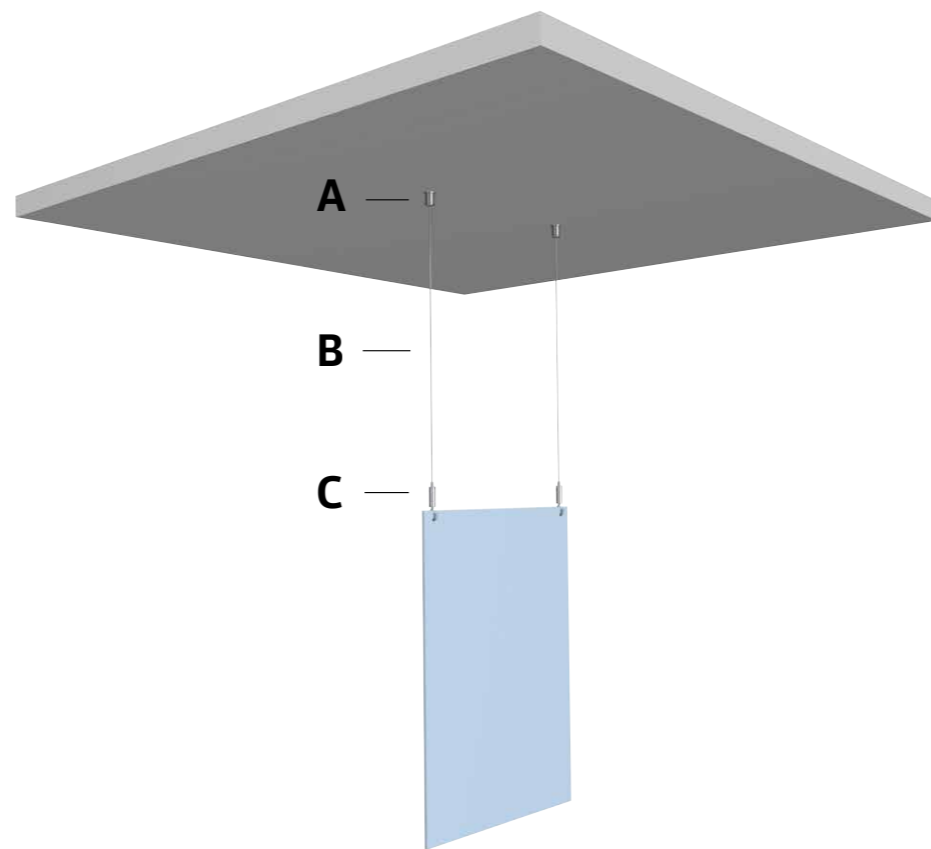

PLAFOND

A

A1			A2			A3		
Ceiling bracket black c01bl	Fischer duopower 5 x 25 5 mm	Screw 3.5 x 40 mm	Ceiling bracket nickel c01ni	Fischer duopower 5 x 25 5 mm	Screw 3.5 x 40 mm	Ceiling suspension auto grip 1,2 mm cs01ni		
7807.100	9.4934	9.4945	7807.110	9.4934	9.4945	7807.140		

B

B1	B2	B3	B4
Steelwire + slider 1,2 mm 300 cm black	Steelwire + slider 1,2 mm 300 cm nickel	Steelwire 7 x 7,1,2 mm 10 m*	Steelwire black 7 x 7,1,2 mm 3 m*
7807.200	7807.210	7807.350	7807.360

C

C1	C2	C3	C4	C5	C6	C7
Steelwire hook auto grip 1,2 mm st01bl	Steelwire hook auto grip 1,2 mm st01ni	Steelwire hook auto grip 1,2 mm st02ni	Steelwire hook auto grip 1,2 mm st03ni	Steelwire clamphook auto grip 1,2 mm stc01ni	Steelwire hook auto grip 1,2 mm std01ni nickel	Steelwire hook auto grip 1,2 mm std01bl black
7807.010	7807.020	7807.030	7807.040	7807.050	7807.080	7807.070

D

COMPLETE SET

2x

Set ceiling
2x steelwire 1,2 mm 300 cm +
2x ceiling bracket nickel + 2x steelwire hook

7807.520

* Cable cutter 7807.900 available for use with steelwire 7 x 7,1,2 mm.

COMBINATION SHOWN: A2 + B2 + C3

POSSIBLE COMBINATIONS: A1/A2 + B1/B2 + C1/C2/C3/C4/C5/C6/C7
A3 + B3/B4 + C1/C2/C3/C4/C5/C6/C7

CEILING SLANTED WALLS

A

A1	A2
Ceiling bracket auto grip d01ni silver	Ceiling bracket auto grip d01bl black
7807.160	7807.150

B

B1	B2
Steelwire 7 x 7,1,2 mm 10 m*	Steelwire black 7 x 7,1,2 mm 3 m*
7807.350	7807.360

C

C1	C2	C3	C4	C5	C6	C7
Steelwire hook auto grip 1,2 mm st01bl	Steelwire hook auto grip 1,2 mm st01ni	Steelwire hook auto grip 1,2 mm st02ni	Steelwire hook auto grip 1,2 mm st03ni	Steelwire clamphook auto grip 1,2 mm stc01ni	Steelwire hook auto grip 1,2 mm std01ni nickel	Steelwire hook auto grip 1,2 mm std01bl black
7807.010	7807.020	7807.030	7807.040	7807.050	7807.080	7807.070

* Cable cutter 7807.900 available for use with steelwire 7 x 7,1,2 mm.